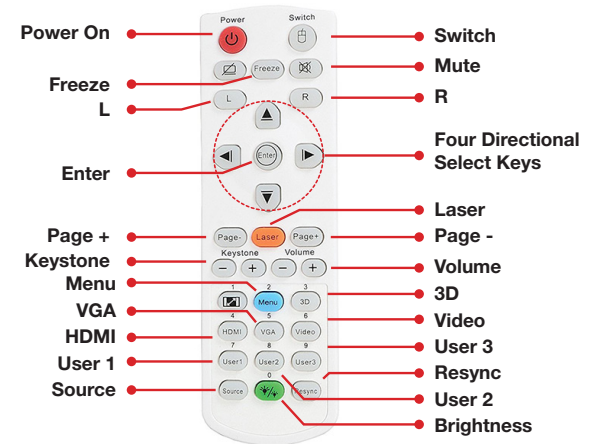

Warranty

3-Year parts and labor limited warranty on the projector, 1-year lamp warranty or 1000 hours (whichever comes first)

What's in the Box

W340UST, AC power cord, remote control, batteries for remote, USB Wi-Fi adapter, CD-ROM user's manual, quick start guide and warranty card

Optional Accessories

Universal ceiling mount, remote, UHDCast Pro

Accessory Part Numbers

Lamp: BL-FU220E
Remote: BR-5080C
Ceiling mount: OWM3000
Replacement Wi-Fi adapter: WUSB
UHDCAST PRO: UHDCAST PRO

UPC 796435 44 472 3

Optoma.com

*Light source life is dependent upon many factors, including brightness mode, display mode, usage, environmental conditions and more. Light source brightness can decrease over time.

†3D content can be viewed with DLP Link active shutter 3D glasses when projector is used with a compatible 3D player. Please visit Optoma.com for more information.

Copyright © 2020 Optoma Technology, Inc. DLP® and the DLP logo are registered trademarks of Texas Instruments™. All other trademarks are the property of their respective owners. All specifications subject to change at any time. 03232020