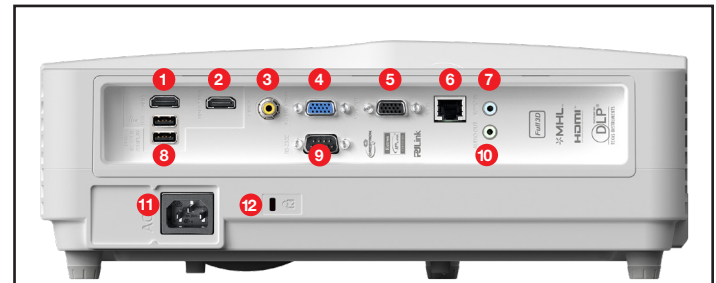

LAN display supports up to 4 simultaneous computers while USB display mirrors Android and iOS devices. Four corner geometric correction allows flexible installations while robust input options include HDMI, VGA and RJ-45 for connectivity to a wide range of devices.

CONNECTIVITY (May require optional accessories)

Ultra Short Throw WXGA Multimedia Projector - W340UST

OPTICAL/TECHNICAL SPECIFICATIONS

Display Technology	Single Texas Instruments 0.65" WXGA DMD
Color Wheel	6 Segment RGBWYC
Native Resolution	WXGA (1280 x 800)
Maximum Resolution	WUXGA (1920 x 1200)
Brightness	4,000 ANSI lumens
Contrast Ratio	22,000:1
Displayable Colors	1.07 billion
Lamp Life and Type*	15,000/10,000/4,000 (Dynamic/ECO/Bright)
Projection Method	Front, rear, ceiling mount, table top
Keystone Correction	±4° horizontal/vertical
Uniformity	80%
Offset	119%± 3%
Aspect Ratio	16:10 (native), 16:9 and 4:3 compatible
Throw Ratio	0.27:1 (distance/width), ±5% Variance
Projection Distance	6.5"– 12.75"
Image Size	85"– 115"
Projection Lens	F=2.4, 3.72mm manual focus
Optical Zoom	Fixed lens
Audio	16W
Noise Level	25dB (ECO)
Remote Control	Full function remote
Operating Temperature	41–104°F (5–40°C), 85% max humidity
Power Supply	Auto-ranging: 100V ~ 240V ± 10%, 50-60Hz
Power Consumption	285W (Bright), 205W (ECO)
High Altitude	Operating temperature at sea level up to 10,000 feet = 104° F (max); Must manually switch to high altitude mode from 5,000 feet and above (using OSD menu) to maintain optimal functionality

PHYSICAL SPECIFICATIONS

Security	Kensington® Lock Port, security bar and keypad lock
Weight	8.7 lbs.
Dimensions (W x H x D)	13.5" x 4.75" x 14.25"

- | | | |
|---------------|-------------|---------------|
| 1. HDMI-1 | 5. VGA-Out | 9. RS-232C |
| 2. HDMI-2/MHL | 6. RJ-45 | 10. Audio Out |
| 3. Composite | 7. Audio In | 11. AC Power |
| 4. VGA-In | 8. USB | 12. K-slot |