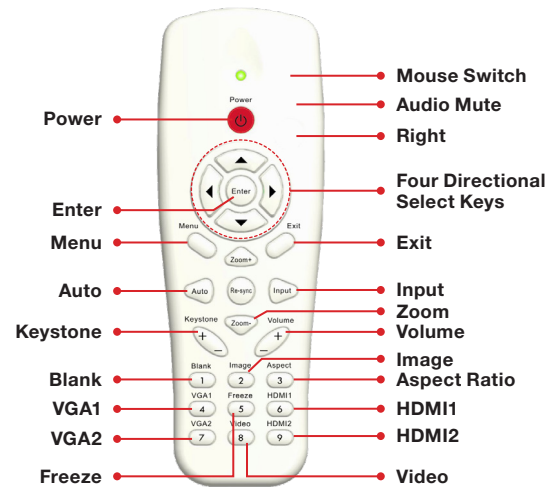

PHYSICAL SPECIFICATIONS

Security	Kensington® Lock Port, security bar and keypad lock
Weight	12.3 lb
Dimensions (W x H x D)	15" x 4" x 11.5"

- | | | |
|---------------|----------------|--------------|
| 1. VGA 1 | 6. USB Disk | 11. Audio In |
| 2. HDMI-2/MHL | 7. VGA2 in/out | 12. Mic |
| 3. HDMI-1 | 8. Video | 13. K-slot |
| 4. USB | 9. RCA in L/R | 14. RS-232 |
| 5. RJ-45 | 10. Audio Out | 15. AC Power |