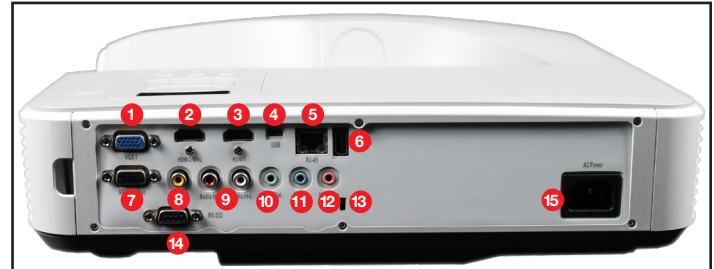

Chromecast™

ULTRA SHORT THROW LASER PHOSPHOR PROJECTOR – ZH400UST

OPTICAL/TECHNICAL SPECIFICATIONS

Display Technology	Single Texas Instrument DMD, 12 degree .65" 1080P DMD X1, Type S600, DC3
Color Wheel	3 Segment; Y/G/B Wheel Diameter 59mm
Native Resolution	1080p (1920x1080)
Maximum Resolution	1080p (1920x1080)
Brightness	4000 Lumens
Contrast Ratio	100,000:1 (dynamic black enabled)
Displayable Colors	1.07 Billion Colors
Lamp Life and Type*	Up to 30,000 hrs (Eco), 20,000 hrs (Bright)
Projection Method	Front, rear, wall mount, table top, ceiling mount
Keystone Correction	±15° Vertical
Uniformity	80%
Offset	120%±3%
Aspect Ratio	16:9 (native), 16:10, 4:3, Auto
Throw Ratio	0.25:1 (distance/width), ±5% Variance
Projection Distance	9.2" - 12.4" (233-316mm)
Image Size	85" - 100"
Projection Lens	F=2.5~ 3.26, f=20.91 ~ 32.62 mm manual focus
Optical Zoom	Fixed lens
Digital Zoom	Yes
Audio	10W Mono Speaker
Noise Level	30dB (ECO)
Remote Control	Full Function Remote
Operating Temperature	41–104°F (5–40°C), 85% max humidity
Power Supply	AC input 90 – 264V, 50–60 Hz
Power Consumption	335W (Bright), 225W (ECO)
High Altitude	Operating temperature at sea level up to 10000 feet = 73F (max); Must manually switch to high altitude mode from 5000 feet and above (using OSD menu) to maintain optimal functionality.

PHYSICAL SPECIFICATIONS

Security	Kensington® Lock Port, security bar and keypad lock
Weight	12.3 lb
Dimensions (W x H x D)	15" x 4" x 11.5"

- | | | |
|---------------|----------------|--------------|
| 1. VGA 1 | 6. USB Disk | 11. Audio In |
| 2. HDMI-2/MHL | 7. VGA2 in/out | 12. Mic |
| 3. HDMI-1 | 8. Video | 13. K-slot |
| 4. USB | 9. RCA in L/R | 14. RS-232 |
| 5. RJ-45 | 10. Audio Out | 15. AC Power |