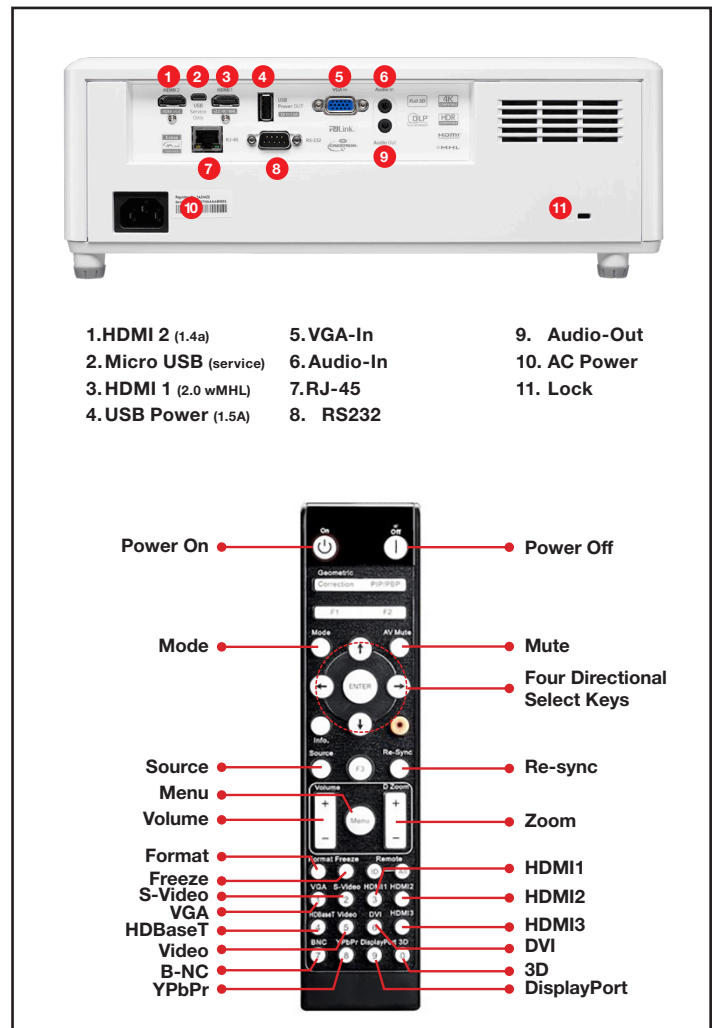

PHYSICAL SPECIFICATIONS

Security	Kensington® lock port, password (OSD)
Weight	9.4 lbs
Dimensions (W x H x D)	13.26" x 4.8" x 10.5"

*Light source life is dependent on brightness mode, display mode, usage, environmental conditions and more. Light source brightness can decrease over time.

†Watching 3D projection while wearing 3D glasses for an extended period of time may cause headaches or fatigue. If you experience a headache, fatigue or dizziness, stop viewing the 3D projection and rest.

Portrait orientation must follow the recommended positions. Please consult the user manual for further information.

Warranty

5-year or 12,000 hour light source warranty (whichever comes first), 3-year Optoma Express warranty on the projector.

What's in the Box

ZH403, AC power cable, remote control, batteries, quick start guide,

Optional Accessories

Ceiling mount

Accessory Part Numbers

Ceiling mount: OCM815W
Ceiling mount: OCM818W-RU
Ceiling mount: BM-5001U
Remote: BR-3075W

UPC 796435 44 463 1

Optoma.com

Copyright © 2019 Optoma Technology, Inc. DLP® and the DLP logo are registered trademarks of Texas Instruments™. All other trademarks are the property of their respective owners. All specifications subject to change at any time. 10112019