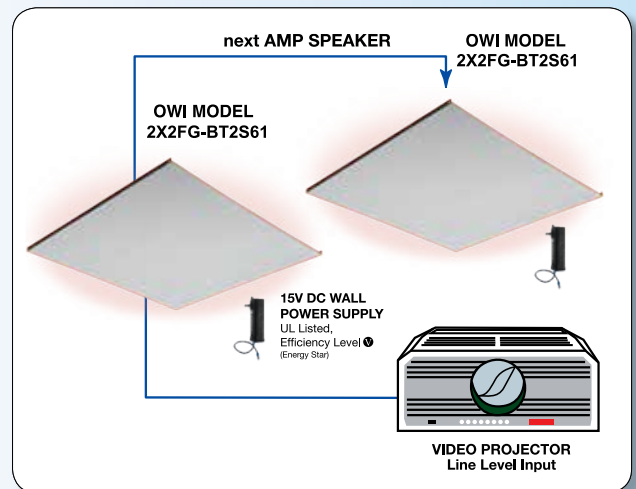

2X2FG-BT2S61 Speaker & Projector Wiring Diagram