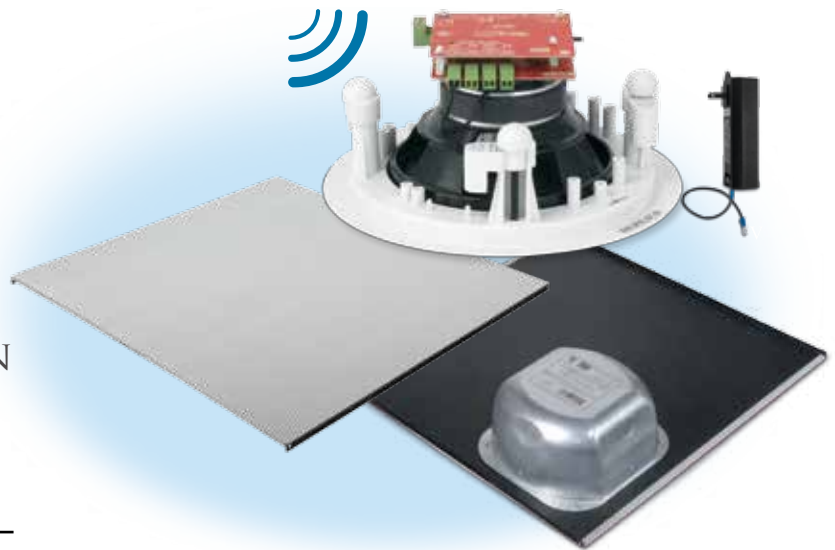

AMPLIFIERS WITH ONE SELF-POWERED SPEAKER/AMPLIFIER

Model: PS15VDC35AL5
 UL Listed
 Efficiency Level 1 (Energy Star)
 15V DC Power Supply
 with Grounding Wire

Bluetooth Model on a 2X2 Full Grill

Energy Verified

UL US Listed

ENERGY STAR

- **BLUETOOTH FEATURE**
- **Two Audio Inputs – Balanced line In & 3.5 Mini Unbalanced Jack Line In**
- **PRIORITY OVERRIDE FEATURE**
- **Balanced Line Level Output**
- **Power Amplifier Outputs 2 Times 20 W or 40 W Total**
- **BUILT-IN STEREO COMBINER**
- **Up to 4 Speakers Per Amplifier**
- **Up to 10 Amplified Speakers on One Line Daisy Chained Together**
- **Speaker Combination Program Includes Speaker/Support Truss and Backcan**
- **Also Available on Assembled 2X2 Panel and Backcan Models**

2X2FG-BT2S61 Speaker & Projector Wiring Diagram

NEW Model: 2X2FG-BT2S61

SELF POWERED, IN-CEILING SPEAKER/ AMPLIFIER

ON A **2X2 FULL GRILL** WITH BACKCAN
((WITH BLUETOOTH®))

BLUETOOTH® FEATURES:

Certified SIG Bluetooth Version 3.0
Frequency Range 2.40 – 2.48 MHz
Supports A2DP, AVRCP, HFP/HSP and SPP
Password Protected