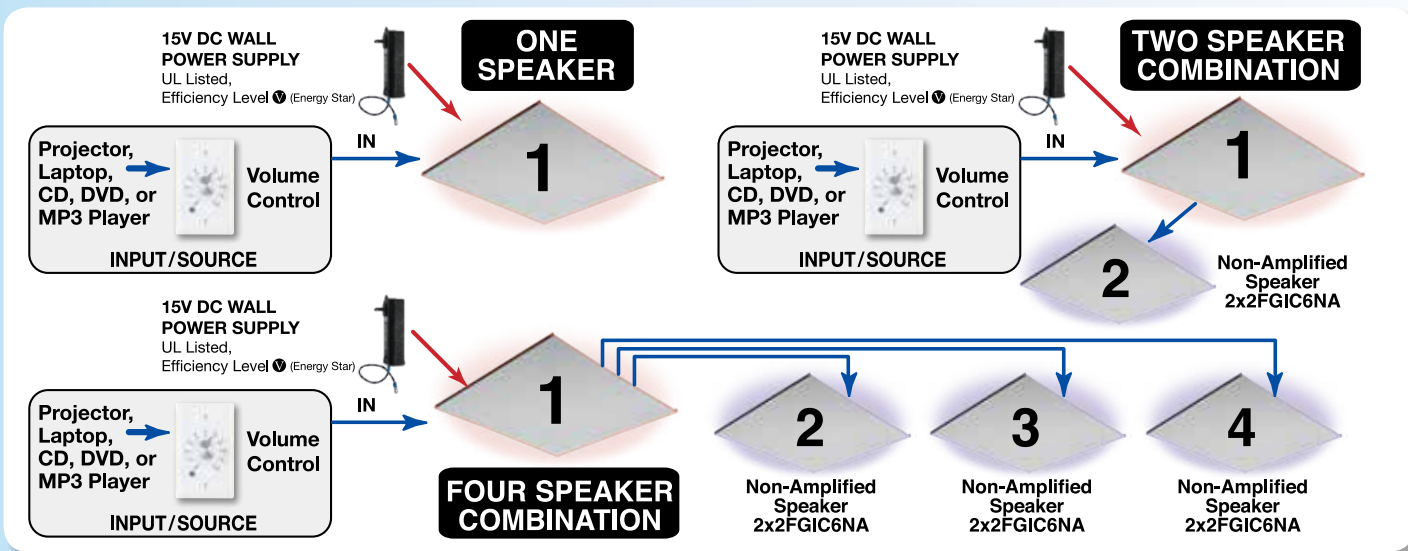

Wiring Diagram for One, Two or Four Speakers