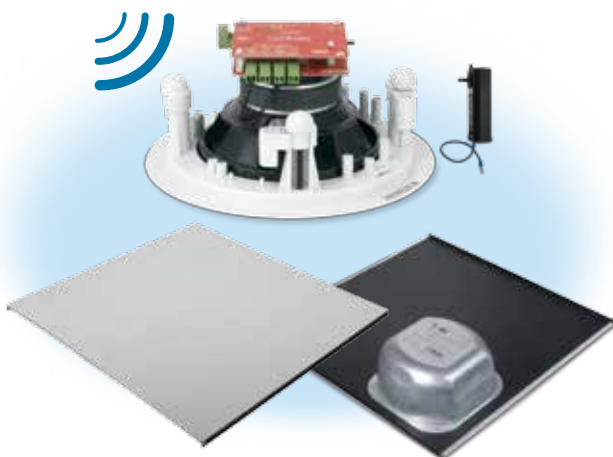

NEW

Model: **2X2FG-BT2S61**

SELF POWERED, IN-CEILING SPEAKER/ AMPLIFIER

ON A **2X2 FULL GRILL** WITH BACKCAN

((WITH BLUETOOTH®))