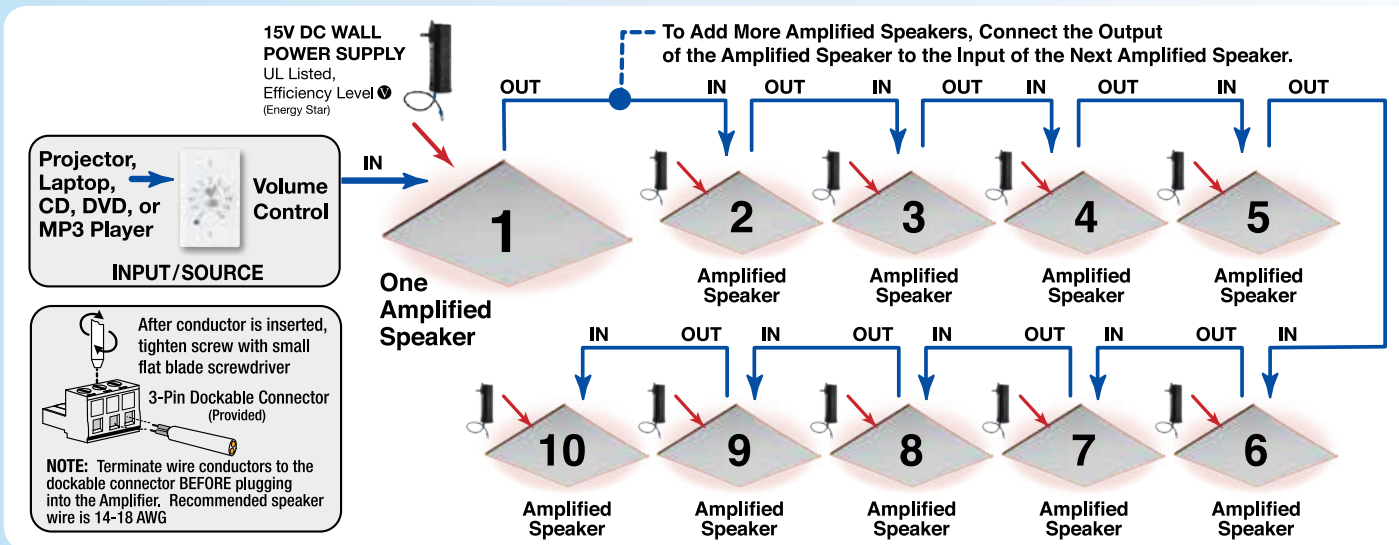

- PRIORITY OVERRIDE FEATURE
- BUILT-IN STEREO COMBINER
- UP TO 4 SPEAKERS PER AMPLIFIER
- SPEAKER/BACKCAN SUPPORT TRUSS COMBINATION PROGRAM AVAILABLE
- PERFECT FOR SCHOOLS, WELLNESS CENTERS, OFFICES & RETAIL WHERE EFFICIENT, SPACE-SAVING CEILING SPEAKERS ARE NEEDED

ON A **2X2 FULL GRILL** WITH BACKCAN

((WITH BLUETOOTH®))

Wiring Diagram for One, Two or Four Speakers

2X2FG-BT2S61 Speaker to Another 2X2FG-BT2S61 Speaker Wiring Diagram (Daisy-Chained up to Maximum Ten Amplified Speakers)

AMPLIFIERS WITH ONE SELF-POWERED SPEAKER/AMPLIFIER

Model: PS15VDC35AL5
 UL Listed
 Efficiency Level 1 (Energy Star)
 15V DC Power Supply
 with Grounding Wire

Bluetooth Model on a 2X2 Full Grill

Energy Verified

UL US Listed

ENERGY STAR

- **BLUETOOTH FEATURE**
- **Two Audio Inputs – Balanced line In & 3.5 Mini Unbalanced Jack Line In**
- **PRIORITY OVERRIDE FEATURE**
- **Balanced Line Level Output**
- **Power Amplifier Outputs 2 Times 20 W or 40 W Total**
- **BUILT-IN STEREO COMBINER**
- **Up to 4 Speakers Per Amplifier**
- **Up to 10 Amplified Speakers on One Line Daisy Chained Together**
- **Speaker Combination Program Includes Speaker/Support Truss and Backcan**
- **Also Available on Assembled 2X2 Panel and Backcan Models**