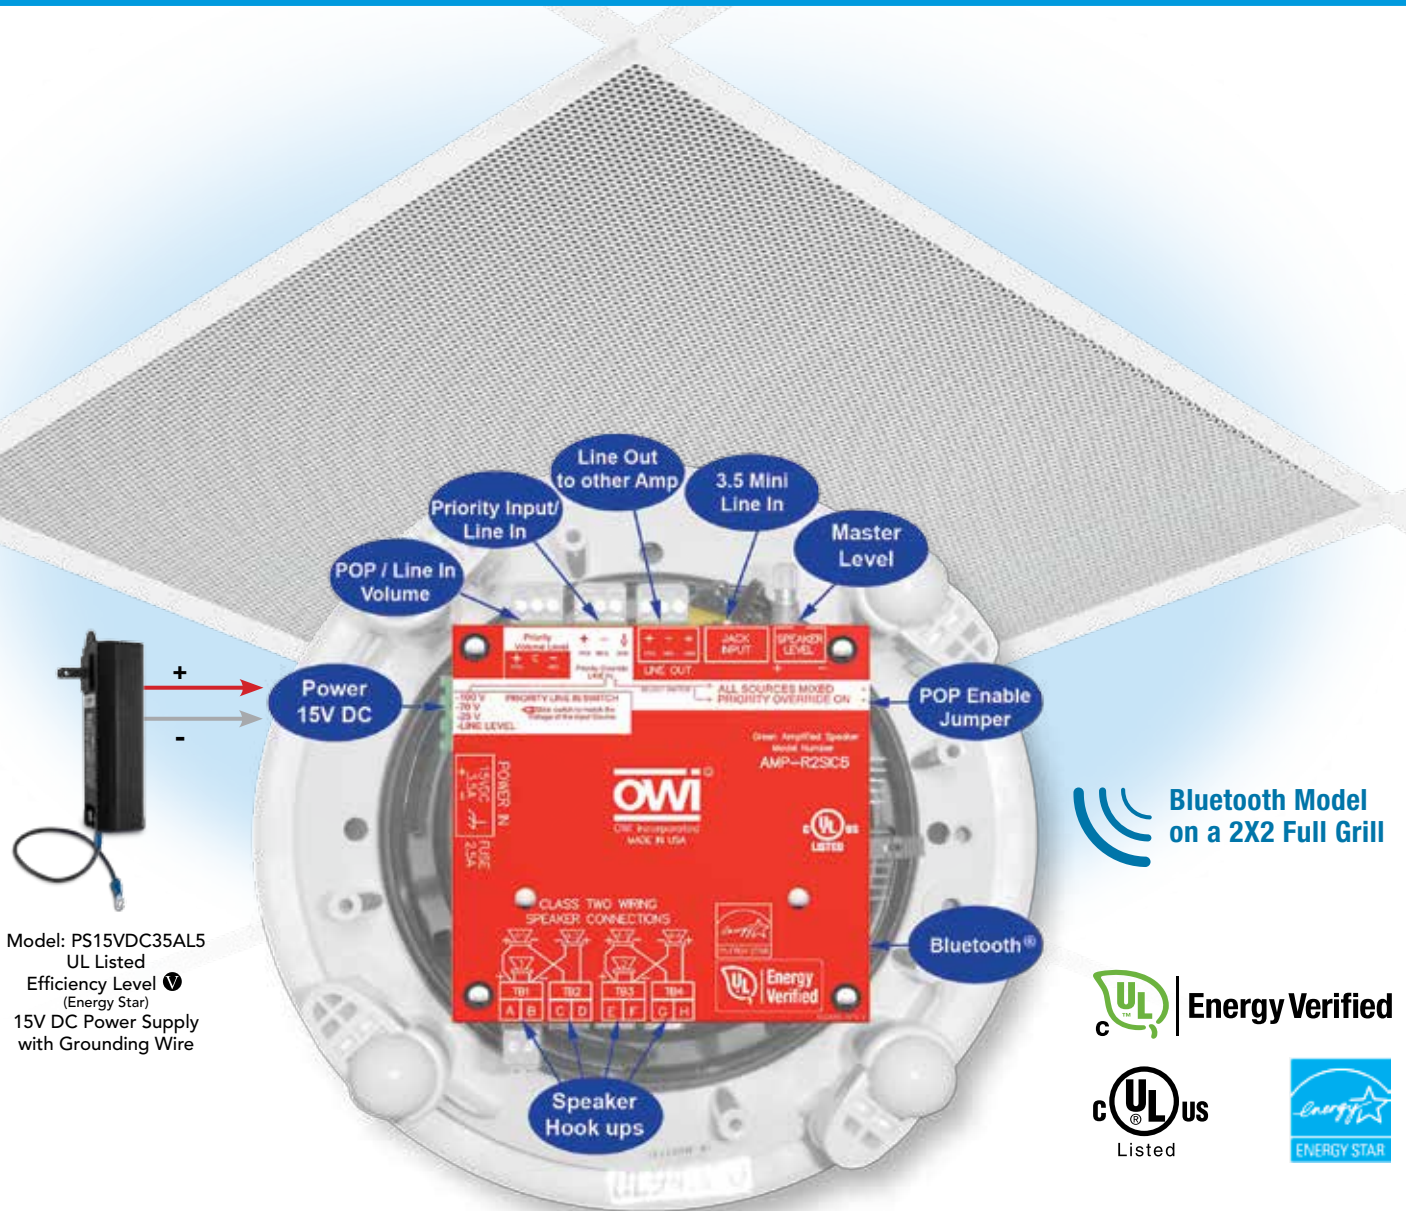

- PRIORITY OVERRIDE FEATURE
- BUILT-IN STEREO COMBINER
- UP TO 4 SPEAKERS PER AMPLIFIER
- SPEAKER/BACKCAN SUPPORT TRUSS COMBINATION PROGRAM AVAILABLE
- PERFECT FOR SCHOOLS, WELLNESS CENTERS, OFFICES & RETAIL WHERE EFFICIENT, SPACE-SAVING CEILING SPEAKERS ARE NEEDED

AMP-BT2SIC6
Amplified
Ceiling Speaker
with Bluetooth®
& 15 V DC
Power Supply

Full Grill with
Metal Backcan
Enclosure and/
or Metal Wiring
Box Option

NEW

Model: **2X2FG-BT2S61**

SELF POWERED, IN-CEILING SPEAKER/ AMPLIFIER

AMPLIFIERS WITH ONE SELF-POWERED SPEAKER/AMPLIFIER

Model: PS15VDC35AL5
 UL Listed
 Efficiency Level 1 (Energy Star)
 15V DC Power Supply
 with Grounding Wire

Bluetooth Model on a 2X2 Full Grill

Energy Verified

UL US Listed

ENERGY STAR

- **BLUETOOTH FEATURE**
- **Two Audio Inputs – Balanced line In & 3.5 Mini Unbalanced Jack Line In**
- **PRIORITY OVERRIDE FEATURE**
- **Balanced Line Level Output**
- **Power Amplifier Outputs 2 Times 20 W or 40 W Total**
- **BUILT-IN STEREO COMBINER**
- **Up to 4 Speakers Per Amplifier**
- **Up to 10 Amplified Speakers on One Line Daisy Chained Together**
- **Speaker Combination Program Includes Speaker/Support Truss and Backcan**
- **Also Available on Assembled 2X2 Panel and Backcan Models**