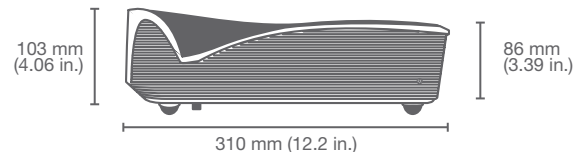

Interactivity***	Interactive/Touch Points	10
	Calibration	Auto/Manual
	Laser Curtain Module	IR Laser 825 nm, 20,000 hrs
	Laser Curtain Power	12V/0.3A from projector
	Visible Laser Curtain Alignment	- Visible light 650 nm - Optical power < 0.39 mW - Dot size at focus point 10 mm
	Whiteboard Non-planarity	<3 mm
	Laser Safety	IEC 60825-1 Class-1
	Interactivity	USB Mini (5m x 1 provided)

* One connector switchable between VGA in or out.

** LAN/RS-232/VGA out are off.

***Laser Curtain specifications only apply to touch model.

Dimensions and Weight

Projector

Weight: 5.5 kg
(2.49 lb)

Laser Curtain Module