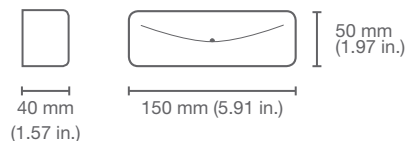

Laser Curtain Module

Weight: .35 kg
(.77 lb)