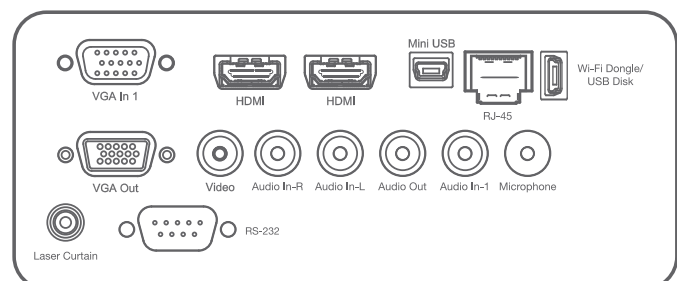

Connections

To learn more, call 360.464.2119.

Specifications subject to change without notice.