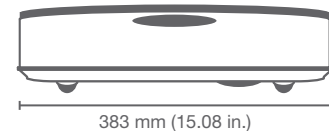

* One connector switchable between VGA in or out.

** LAN/RS-232/VGA out are off.

***Laser Curtain specifications only apply to touch model.

Dimensions and Weight

Projector

Weight: 5.5 kg
(2.49 lb)

Laser Curtain Module