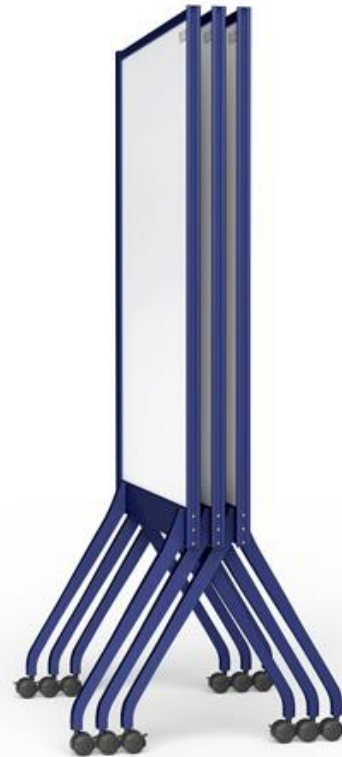

34.5"W x 46"H

2. Features

- Double-sided whiteboard
- Painted steel surface resists ghosting
- Magnetic surface
- Totally mobile

3. Applications

- For small meetings in open space
- Can be used as splash guard

Mobile Partition Board *NEW*

Smartphone-Ready Whiteboard

- Easily movable with 4 casters:

- Stackable for easy storage:

Mobile Partition Board **NEW**

PLUS

Smartphone-Ready Whiteboard

- The MTG Sync App lets you save, organize, share right from your Apple/Android device

Mobile Partition Board *NEW*

Smartphone-Ready Whiteboard

- Included accessories:

- Movable magnetic tray:

Information Board **NEW**

(Frame-Stand Integrated type)

PLUS

1. Writing Surface Dimensions

17.5"W x 35"H

2. Key Features

- Vertical format occupies less space while providing ample information area
- High visibility with 55" height
- Newly designed frame-stand integrated structure
- Magnetic surface
- Totally movable with 4 casters