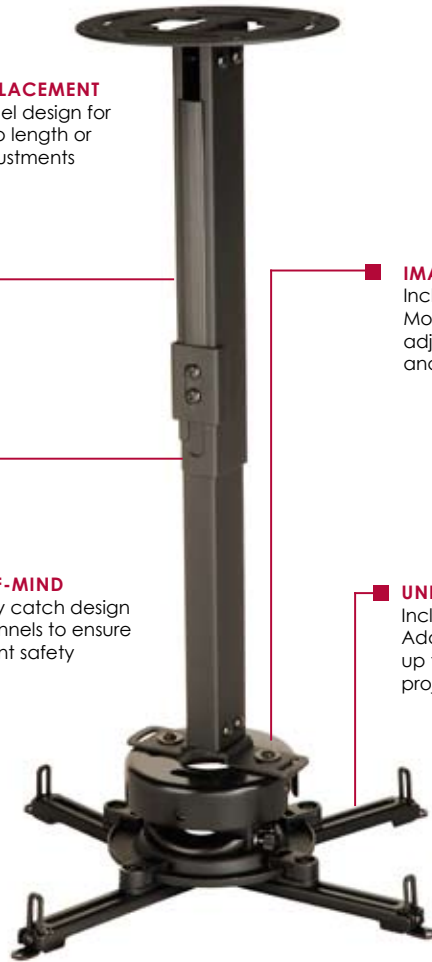

Touchboards

205 Westwood Ave, Long Branch, NJ 07740
Phone: 866-94 BOARDS (26273) / (732)-222-1511
Fax: (732)-222-7088 | E-mail: sales@touchboards.com