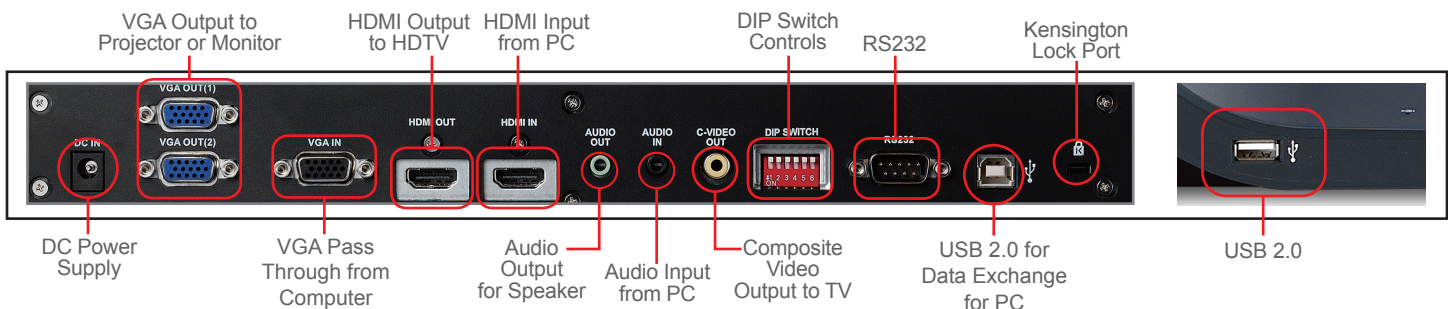

I/O Connections

Lumens™
Brilliance by Design
www.MyLumens.com

Touchboards
205 Westwood Ave, Long Branch, NJ 07740
Phone: 866-94 BOARDS (26273) / (732)-222-1511
Fax: (732)-222-7088 | E-mail: sales@touchboards.com