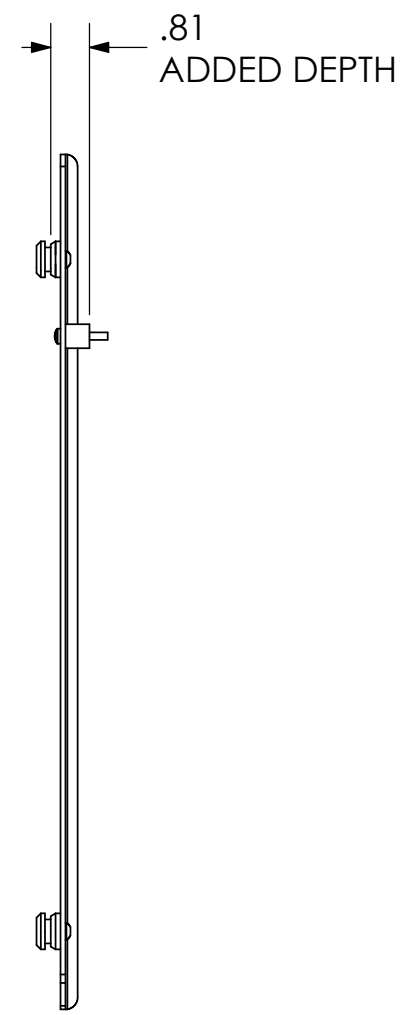

1 2 3 4 5 6 7 8

PSB-2054

MOUNTING BUTTONS FIT INTO TEARDROP SLOTS ON MOUNT

D

C

B

A

CHIEF MANUFACTURING INC.
MOUNT ORDER NUMBER IS PSB-2054
PHONE: 1-800-582-6480

CHIEF MANUFACTURING, INC.
 8401 EAGLE CREEK PKWY STE. 700, SAVAGE, MN 55378
 1.800.582.6480 * FAX 1.877.894.6918

TITLE
CUSTOMER PRINT
PSB-2054

SIZE DWG. NO.
B PSB-2054

1 1 2 3 4 5 6 7 8