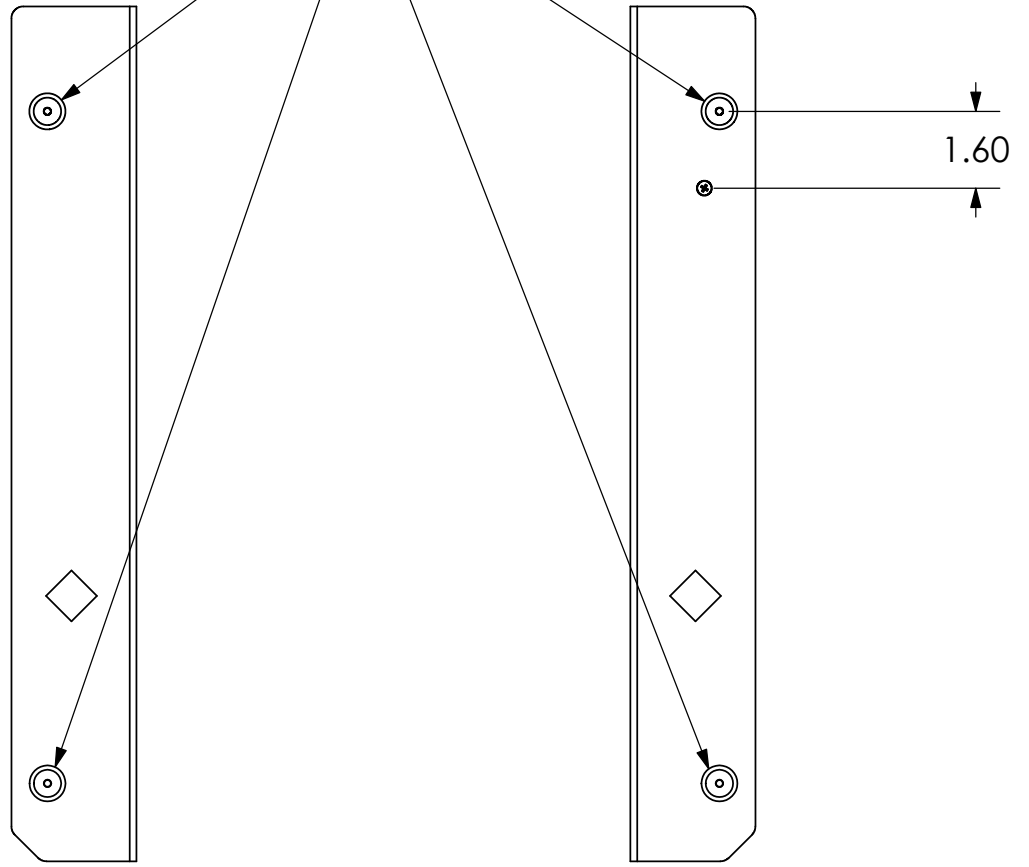

1 2 3 4 5 6 7 8

PSB-2054

MOUNTING BUTTONS FIT INTO TEARDROP SLOTS ON MOUNT

D

C

B

A

CHIEF MANUFACTURING INC.
MOUNT ORDER NUMBER IS PSB-2054
PHONE: 1-800-582-6480