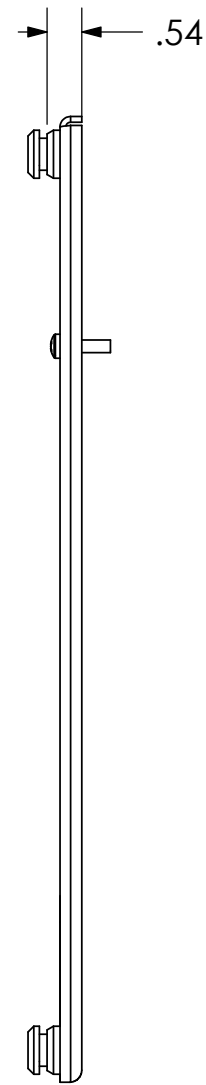

MOUNTING BUTTONS FIT INTO TEARDROP SLOTS ON MOUNT

MOUNTING HOLE IN BACK OF DISPLAY

CHIEF MANUFACTURING INC.
MOUNT ORDER NUMBER IS PSB-2102
PHONE: 1-800-582-6480

SHEET SCALE = 1:3

THE INFORMATION AND DESIGNS CONTAINED IN THIS DRAWING ARE CONFIDENTIAL AND THE PROPRIETARY PROPERTY OF CHIEF MFG., INC. NEITHER THIS DESIGN NOR ANY INFORMATION CONTAINED IN THIS DRAWING MAY BE REPRODUCED OR DISCLOSED TO OTHERS WITHOUT THE EXPRESS WRITTEN CONSENT OF CHIEF MFG., INC.

CHIEF MANUFACTURING, INC.
 8401 EAGLE CREEK PKWY STE. 700, SAVAGE, MN 55378
 1.800.582.6480 * FAX 1.877.894.6918

TITLE
CUSTOMER PRINT
PSB-2102

SIZE DWG. NO.
B PSB-2102