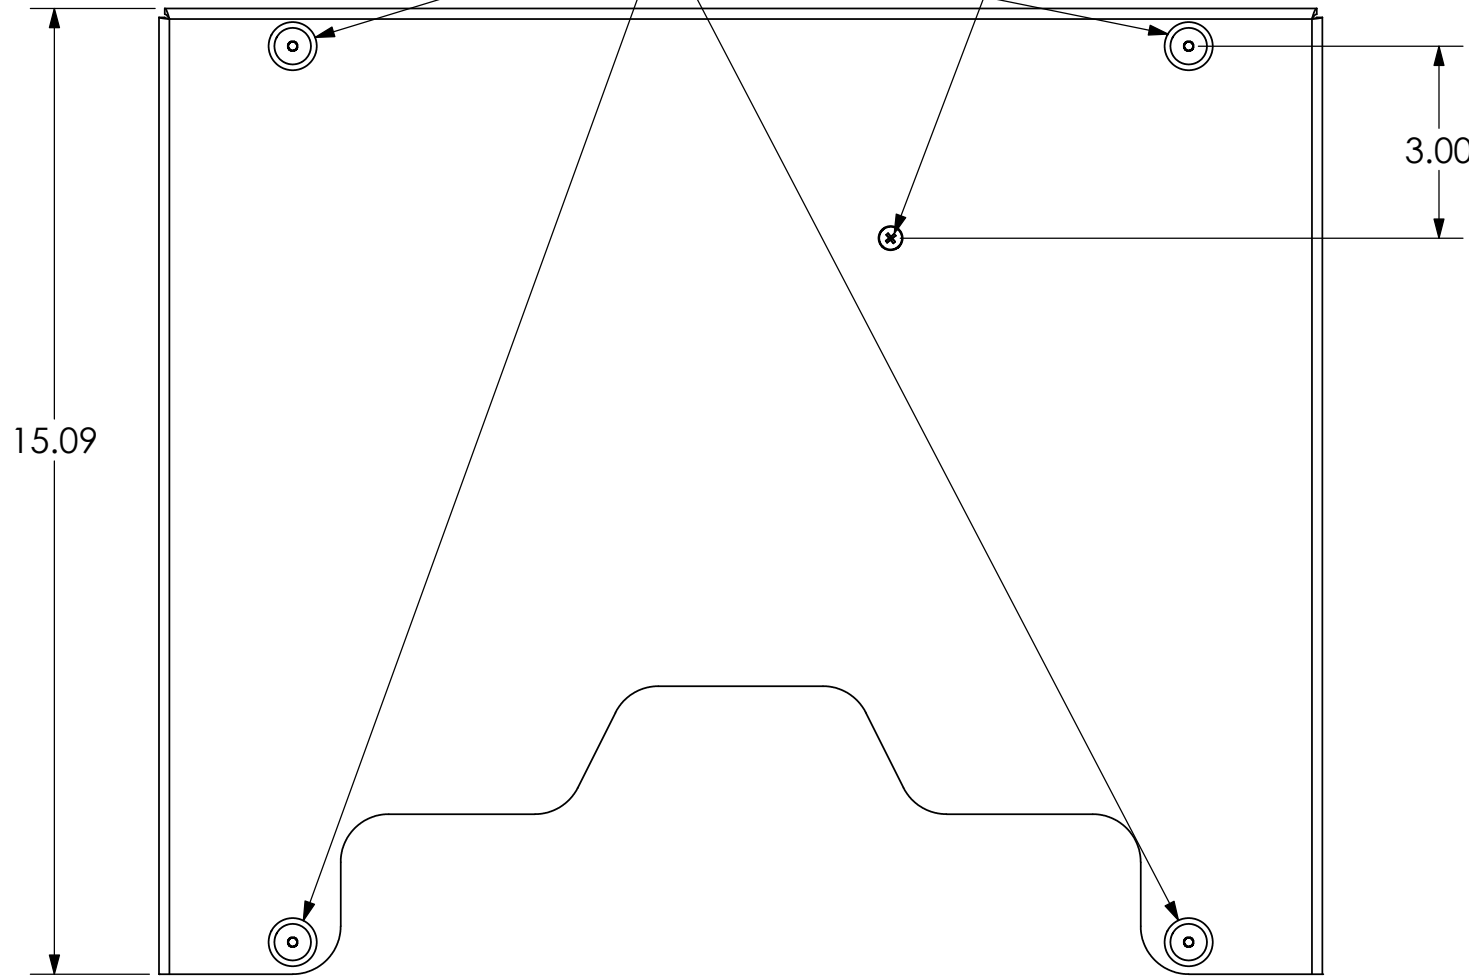

MOUNTING BUTTONS FIT INTO TEARDROP SLOTS ON MOUNT

MOUNTING HOLE IN BACK OF DISPLAY

CHIEF MANUFACTURING INC.
MOUNT ORDER NUMBER IS PSB-2102
PHONE: 1-800-582-6480

SHEET SCALE = 1:3

THE INFORMATION AND DESIGNS CONTAINED IN THIS DRAWING ARE CONFIDENTIAL AND THE PROPRIETARY PROPERTY OF CHIEF MFG., INC. NEITHER THIS DESIGN NOR ANY INFORMATION CONTAINED IN THIS DRAWING MAY BE REPRODUCED OR DISCLOSED TO OTHERS WITHOUT THE EXPRESS WRITTEN CONSENT OF CHIEF MFG., INC.

CHIEF MANUFACTURING, INC.
 8401 EAGLE CREEK PKWY STE. 700, SAVAGE, MN 55378
 1.800.582.6480 * FAX 1.877.894.6918

TITLE
CUSTOMER PRINT
PSB-2102

SIZE DWG. NO.
B PSB-2102