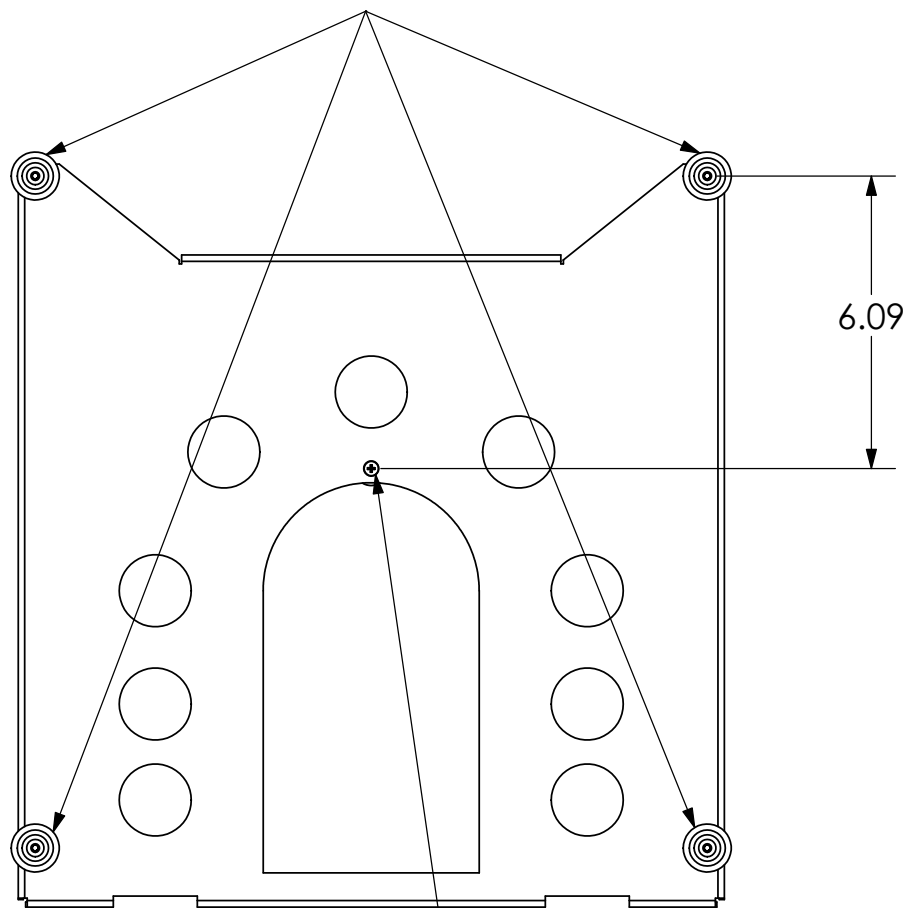

MOUNTING BUTTONS FIT INTO TEARDROP SLOTS ON MOUNT

MOUNTING HOLE IN BACK OF DISPLAY

CHIEF MANUFACTURING INC.
MOUNT ORDER NUMBER IS PSB-2154
PHONE: 1-800-582-6480

SHEET SCALE = 1:4

THE INFORMATION AND DESIGNS CONTAINED IN THIS DRAWING ARE CONFIDENTIAL AND THE PROPRIETARY PROPERTY OF CHIEF MFG., INC. NEITHER THIS DESIGN NOR ANY INFORMATION CONTAINED IN THIS DRAWING MAY BE REPRODUCED OR DISCLOSED TO OTHERS WITHOUT THE EXPRESS WRITTEN CONSENT OF CHIEF MFG., INC.

CHIEF MANUFACTURING, INC.
 8401 EAGLE CREEK PKWY STE. 700, SAVAGE, MN 55378
 1.800.582.6480 * FAX 1.877.894.6918

TITLE
CUSTOMER PRINT
PSB-2154

SIZE DWG. NO.
B PSB-2154

PSB-2154

D

D

C

C