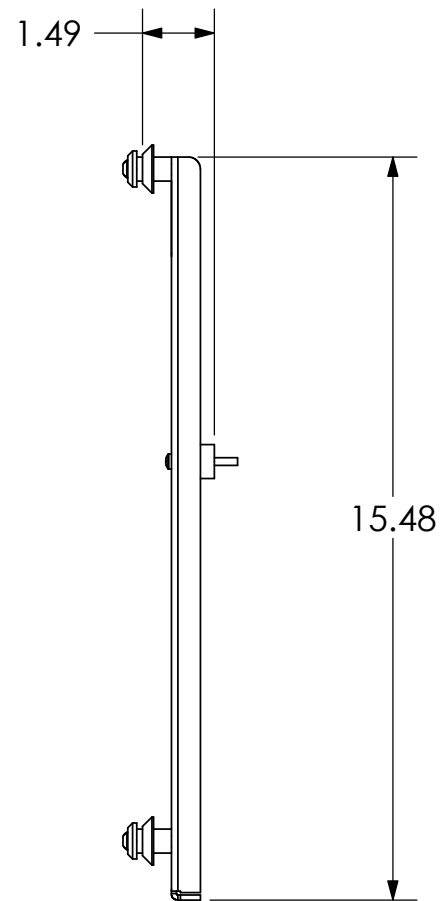

MOUNTING BUTTONS FIT INTO TEARDROP SLOTS ON MOUNT

MOUNTING HOLE IN BACK OF DISPLAY

CHIEF MANUFACTURING INC.
MOUNT ORDER NUMBER IS PSB-2154
PHONE: 1-800-582-6480

SHEET SCALE = 1:4

THE INFORMATION AND DESIGNS CONTAINED IN THIS DRAWING ARE CONFIDENTIAL AND THE PROPRIETARY PROPERTY OF CHIEF MFG., INC. NEITHER THIS DESIGN NOR ANY INFORMATION CONTAINED IN THIS DRAWING MAY BE REPRODUCED OR DISCLOSED TO OTHERS WITHOUT THE EXPRESS WRITTEN CONSENT OF CHIEF MFG., INC.

CHIEF MANUFACTURING, INC.
 8401 EAGLE CREEK PKWY STE. 700, SAVAGE, MN 55378
 1.800.582.6480 * FAX 1.877.894.6918

TITLE
CUSTOMER PRINT
PSB-2154

SIZE DWG. NO.
B PSB-2154

PSB-2154

D

D

C

C