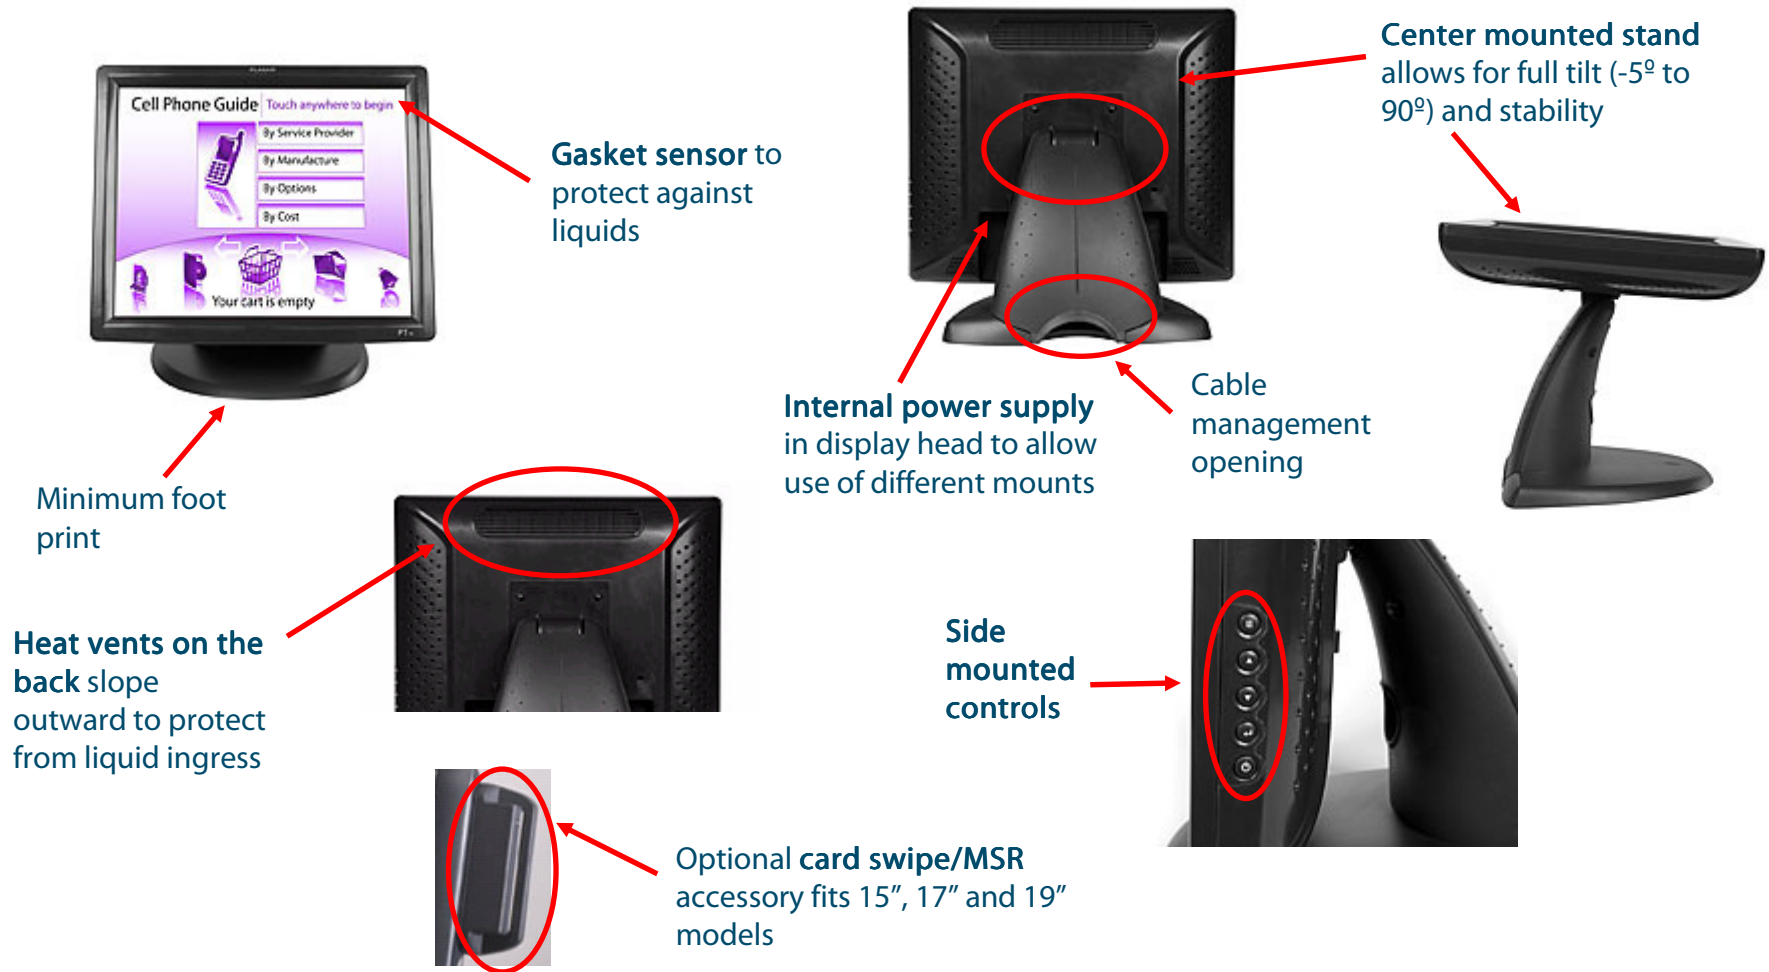

New PT Product Industrial Design

Touchboards

PLANAR^{TM}