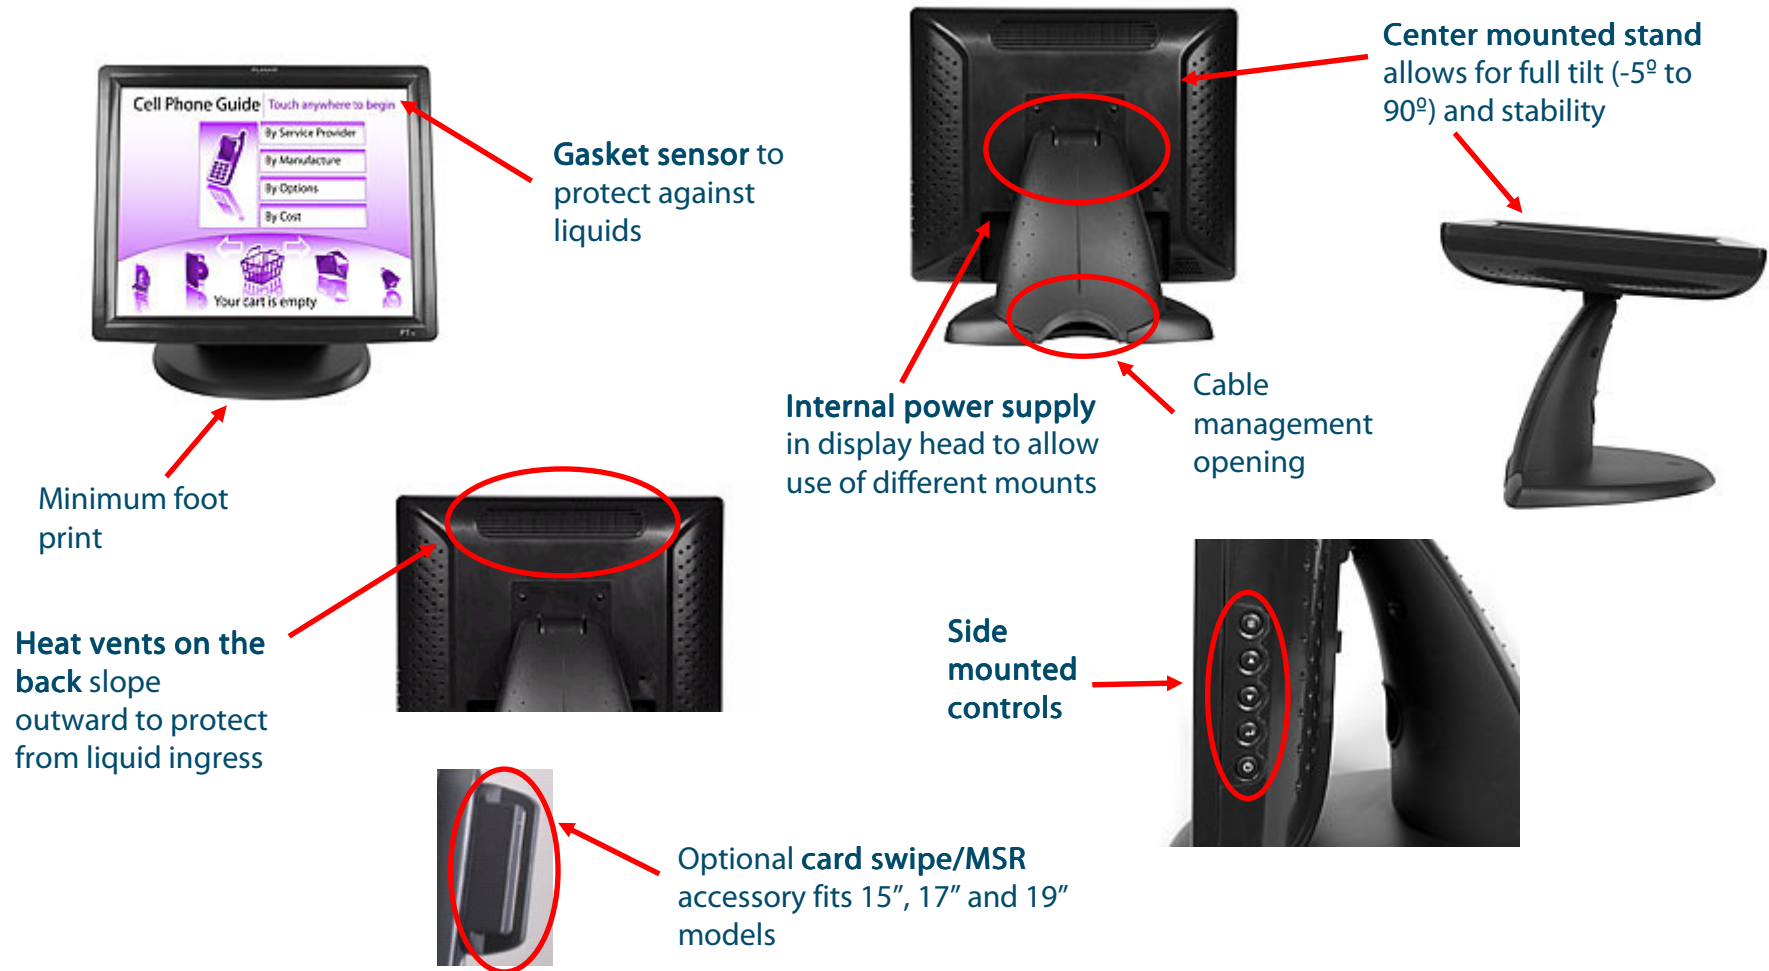

New PT Product Industrial Design

Touchboards

PLANAR^{TM}