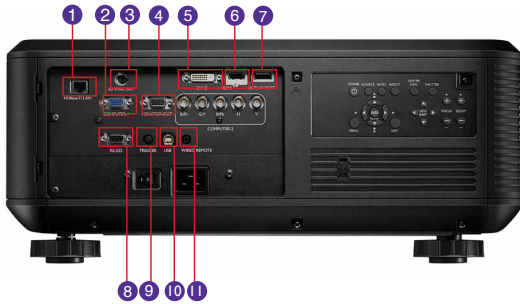

Input and Output Terminals