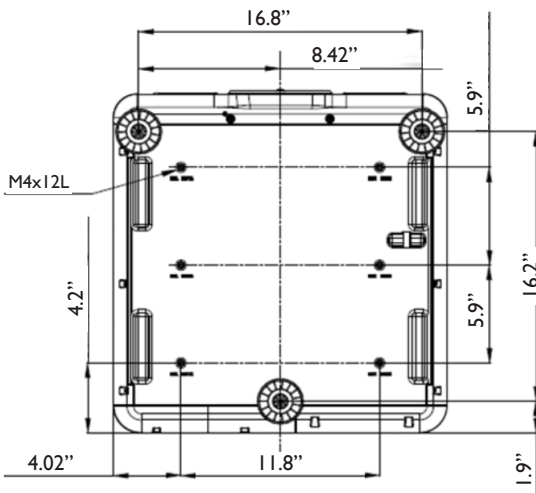

Because it matters