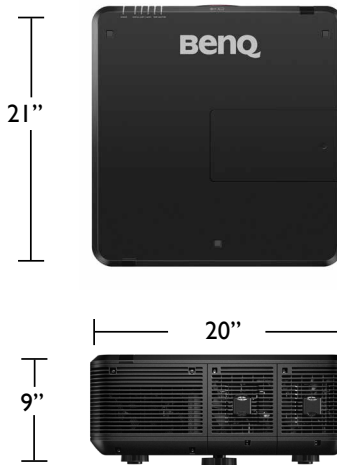

Because it matters