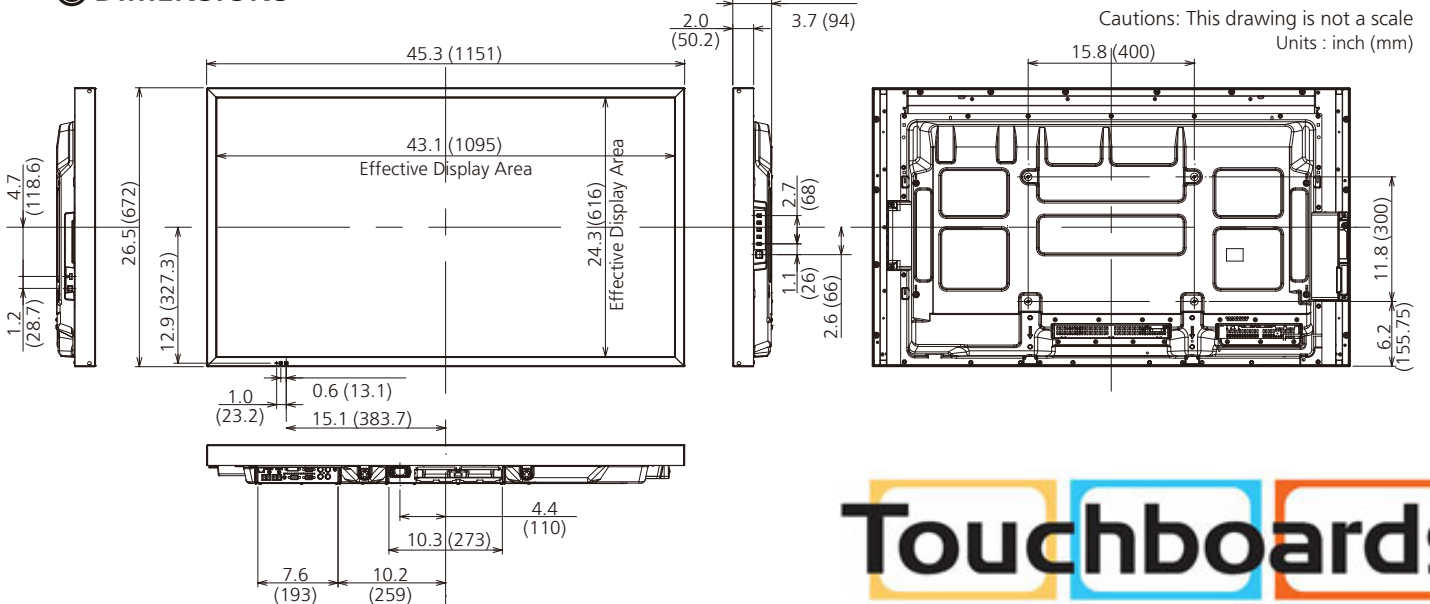

STANDARD (CERTIFICATIONS)

SAFETY REGULATIONS	UL60065, CAN/CSA-22.2 No 60065:03
RADIATION REGULATIONS	FCC Part 15 Class-B, ICES-003

BUILT-IN WIRELESS LAN FUNCTION

Standard	2.4 GHz: IEEE802.11b/g /n, 5.0 GHz: IEEE802.11a/n
Infrastructure Mode	WPA2-PSK (TKIP/AES), WPA-PSK (TKIP/AES), WEP (64-bit/128-bit), WPA-EAP/WPA2-EAP (PEAP [MS-CHAPv2/GTC]/EAP-FAST [MS-CHAPv2/GTC]/EAP-TTLS [MD5/MS-CHAPv2], 128-bit/64-bit)

INCLUDED ACCESSORIES

- AC cord (78.74" [2 m]) - Remote Control Transmitter
- Batteries for the Remote Control Transmitter (AA Size x 2)
- Software CD-ROM
- (Wireless Manager software/Operating Instruction) x 1
- Operating Instruction book

OPTIONAL ACCESSORIES

Mobile Stand	TY-ST50PB2
Wall-Hanging bracket (Angled)	TY-WK42PR20
Wall-Hanging bracket (Vertical)	TY-WK42PV20
Pedestal	TY-ST42P50
Ceiling-Hanging Bracket	TY-CE42PS20
Dual Video Terminal Board	TY-FB9BD
DVI-D Terminal Board	TY-FB11DD
Dual HDMI Terminal Board	TY-FB10HMD
HD-SDI Terminal Board	TY-FB9HD
HD-SDI Terminal Board with Audio	TY-FB10HD
Dual Link HD-SDI Terminal Board	TY-FB11DHD
Digital Interface Box	ET-YFB100G
Easy Wireless Stick	ET-UW100U

DIMENSIONS

CONNECTION TERMINAL

SIDE

BACK