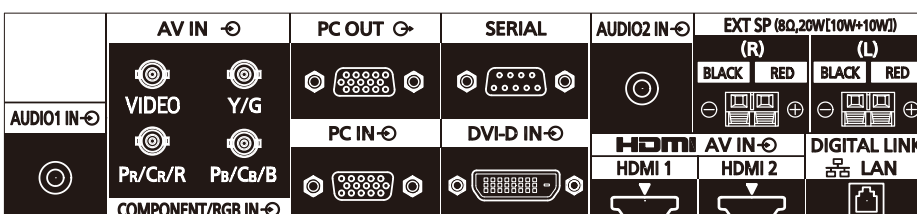

205 Westwood Ave, Long Branch, NJ 07740
Phone: 866-94 BOARDS (26273) / (732)-222-1511
Fax: (732)-222-7088 | E-mail: sales@touchboards.com