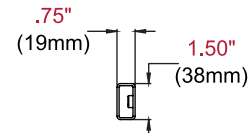

MOUNT COMPATIBILITY
Attaches to the mount at the
400mm wide mounting pattern

DISPLAY COMPATIBILITY
Attaches to the display
at the 600mm wide pattern

- Adaptor rail solution for displays with 600 x 400mm mounting pattern
- Attaches to mounts with a VESA® 400 x 400mm mounting patterns
- Allows the display to be mounted in portrait or landscape
- Security hardware deters tampering and theft

Shown with DS-VW775 Mount (sold separately)

ACC-V600X Accessory Adaptor Rails for VESA® 600 x 400mm mounting pattern

Product Specifications

	DIMENSIONS (W x H x D)	PRODUCT WEIGHT	LOAD CAPACITY	FINISH	AVAILABLE COLORS
ACC-V600X	25.50" x 0.75" x 1.50" (648 x 19 x 38mm)	5.6lb (2.5kg)	130lb (59kg)* *Be careful not to exceed the max load of the mount	Powder Coat	Black

Package Specifications

	PACKAGE SIZE (W x H x D)	PACKAGE SHIP WEIGHT	PACKAGE UPC CODE	PACKAGE CONTENTS	UNITS IN PACKAGE
ACC-V600X	28.50" x 4.25" x 4.25" (724 x 108 x 108mm)	4.8lb (2.2kg)	735029321583	Adaptor Rails and Mounting Hardware	1

All dimensions = inch (mm)

FRONT VIEW

SIDE VIEW

Architect Specifications

The Accessory Adaptor Rails shall be a Peerless-AV model ACC-V600X and shall be located where indicated on the plans. Assembly and installation shall be done according to instructions provided by the manufacturer.