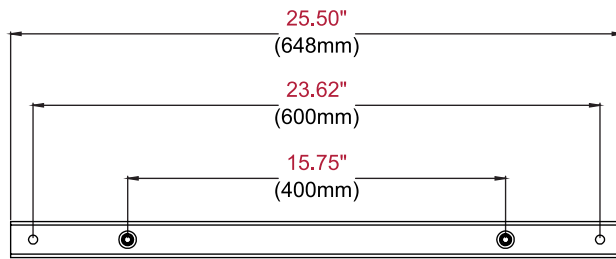

MOUNT COMPATIBILITY
Attaches to the mount at the
400mm wide mounting pattern

DISPLAY COMPATIBILITY
Attaches to the display
at the 600mm wide pattern

- Adaptor rail solution for displays with 600 x 400mm mounting pattern
- Attaches to mounts with a VESA® 400 x 400mm mounting patterns
- Allows the display to be mounted in portrait or landscape
- Security hardware deters tampering and theft

Shown with DS-VW775 Mount (sold separately)

ACC-V600X Accessory Adaptor Rails for VESA® 600 x 400mm mounting pattern

Product Specifications

	DIMENSIONS (W x H x D)	PRODUCT WEIGHT	LOAD CAPACITY	FINISH	AVAILABLE COLORS
ACC-V600X	25.50" x 0.75" x 1.50" (648 x 19 x 38mm)	5.6lb (2.5kg)	130lb (59kg)* *Be careful not to exceed the max load of the mount	Powder Coat	Black

Package Specifications

	PACKAGE SIZE (W x H x D)	PACKAGE SHIP WEIGHT	PACKAGE UPC CODE	PACKAGE CONTENTS	UNITS IN PACKAGE
ACC-V600X	28.50" x 4.25" x 4.25" (724 x 108 x 108mm)	4.8lb (2.2kg)	735029321583	Adaptor Rails and Mounting Hardware	1

All dimensions = inch (mm)

FRONT VIEW

SIDE VIEW

Architect Specifications

The Accessory Adaptor Rails shall be a Peerless-AV model ACC-V600X and shall be located where indicated on the plans. Assembly and installation shall be done according to instructions provided by the manufacturer.