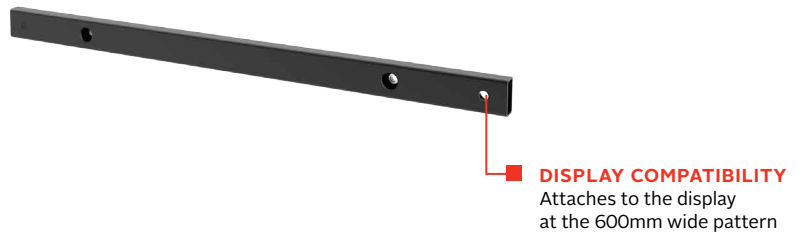

ACC-V600X

VESA®
Up to
600 x 400mm

Max load
130lb (59kg)

Accessory Adaptor Rails

For VESA® 600 x 400mm mounting pattern

Increase your mounts' compatibility with the ACC-V600X by Peerless-AV®. This low cost adapter rail solution, for displays with VESA® 600 x 400mm mounting pattern, allows the display to be mounted in either landscape or portrait orientation by attaching to the mount at the 400 x 400mm pattern.

MOUNT COMPATIBILITY
Attaches to the mount at the
400mm wide mounting pattern

DISPLAY COMPATIBILITY
Attaches to the display
at the 600mm wide pattern

- Adaptor rail solution for displays with 600 x 400mm mounting pattern
- Attaches to mounts with a VESA® 400 x 400mm mounting patterns
- Allows the display to be mounted in portrait or landscape
- Security hardware deters tampering and theft

Shown with DS-VW775 Mount (sold separately)

ACC-V600X Accessory Adaptor Rails for VESA® 600 x 400mm mounting pattern

Product Specifications

	DIMENSIONS (W x H x D)	PRODUCT WEIGHT	LOAD CAPACITY	FINISH	AVAILABLE COLORS
ACC-V600X	25.50" x 0.75" x 1.50" (648 x 19 x 38mm)	5.6lb (2.5kg)	130lb (59kg)* *Be careful not to exceed the max load of the mount	Powder Coat	Black

Package Specifications

	PACKAGE SIZE (W x H x D)	PACKAGE SHIP WEIGHT	PACKAGE UPC CODE	PACKAGE CONTENTS	UNITS IN PACKAGE
ACC-V600X	28.50" x 4.25" x 4.25" (724 x 108 x 108mm)	4.8lb (2.2kg)	735029321583	Adaptor Rails and Mounting Hardware	1