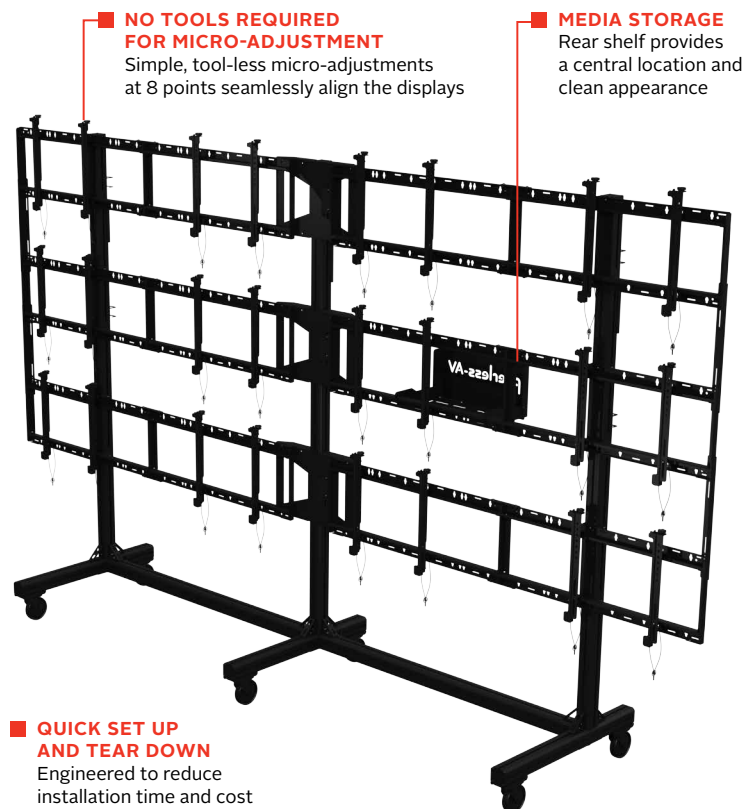

DS-C555-4X3

VESA®
200 x 200 up to
600 x 400mm

Max load
1200lb (545kg)
100lb per display

SMARTMOUNT.

Portable Video Wall Cart 4x3 Configuration

FOR 46" TO 55" DISPLAYS UP TO 5" DEEP (127mm)

Peerless-AV® takes video wall carts to a whole new level of innovation. Designed for modularity, this 4x3 video wall cart configuration allows the user to create a flawless video wall with displays ranging from 46" to 55". This Modular Video Wall Cart offers an 8-point micro-adjustment to create a seamless alignment without the need of tools. With a five-inch lockable caster, the cart becomes secure for safe and easy movement over various flooring surfaces. Designed for a quick set-up and tear down, the cart features a quick-connect latch for adaptors, allowing automatic engagement with mounting rails. Media storage and cable management create a sleek appearance for any application setting. With an overall weight and shipping cost reduction, this Portable Video Wall Cart is the ultimate video wall cart solution.

- Lockable 5" casters enable safe and easy maneuverability over various flooring surfaces
- Rear adjustable cable centralizing brackets keep cables clean and organized for enhanced aesthetics
- Designed for quick set-up and tear down
- Adaptors feature a quick connect latch for automatic engagement with the mounting rails and ease of set-up
- Aluminum frame reduces the overall weight and shipping costs
- VESA® 200 x 200 up to 600 x 400mm compatible
- Designed for displays that are up to 5" deep (127mm)

DS-C555-4X3 SmartMount® Portable Video Wall Cart 4x3 Configuration for 46" to 55" Displays up to 5" deep (127mm)

Product Specifications

	DIMENSIONS (W x H x D)	PRODUCT WEIGHT	LOAD CAPACITY	FINISH	AVAILABLE COLORS
DS-C555-4X3	171.63" x 102.49" x 36.05" (4359 x 2603 x 916mm)	500lb (227kg)	1200lb (545kg) 100lb per display	Powder Coat	Black