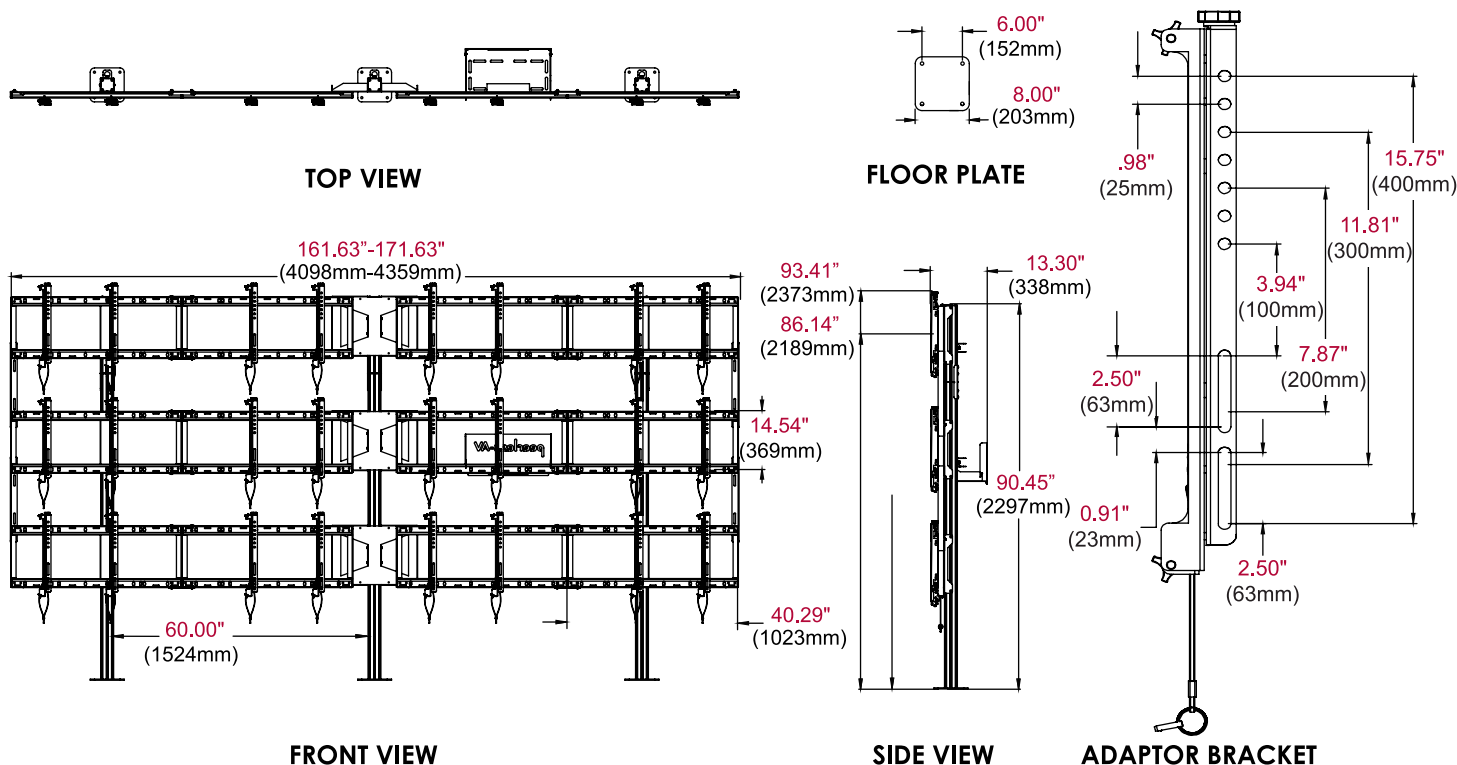

DS-S555-4X3 SmartMount® Modular Video Wall Pedestal Mount 4x3 Configuration for 46" to 55" Displays up to 5" deep (127mm)

Product Specifications

	DIMENSIONS (W x H x D)	PRODUCT WEIGHT	LOAD CAPACITY	FINISH	AVAILABLE COLORS
DS-S555-4X3	171.63" x 93.41" x 13.30" (4359 x 2373 x 338mm)	442lb (200.9kg)	1200lb (545kg) 100lb per display	Powder Coat	Black

Package Specifications

	PACKAGE SIZE (W x H x D)	PACKAGE SHIP WEIGHT	PACKAGE UPC CODE	PACKAGE CONTENTS	UNITS IN PACKAGE
DS-S555-4X3	84.00" x 37.50" x 12.50" (2133 x 952 x 317mm)	478lb (217.3kg)	735029308454	Stand, display adaptors and hardware	1

Accessories

ACC-V800X: Adaptor accessory for 600 x 400 and 800 x 400mm mounting patterns

COMPATIBILITY FORMULA

Display width ≥ 40.5"   Display Height ≤ 31.0"
Three display widths + mount pattern width ≤ 171"

All dimensions = inch (mm)

Architect Specifications

The Smartmount® Modular Video Wall Pedestal Mount 4x3 Configuration shall be a Peerless-AV model DS-S555-4X3 and shall be located where indicated on the plans. Assembly and installation shall be done according to instructions provided by the manufacturer.

Visit peerless-av.com to see the complete line of AV solutions from Peerless-AV, including outdoor displays, wireless, kiosks, digital audio, display mounts, projector mounts, carts/stands, and a full assortment of accessories.

Peerless-AV
2300 White Oak Circle
Aurora, IL 60502 USA

(800) 865-2112
(630) 375-5100
Fax: (800) 359-6500

Peerless-AV EMEA
Unit 3 Watford Interchange
Colonial Way, Watford
Herts, WD24 4WP
United Kingdom
+44 (0) 1923 200100
Fax: +44 (0) 1923 200101

Peerless-AV Latin America
Ave de las Industrias 413
Parque Industrial Escobedo
Escobedo, N.L.,
Mexico 66062
+52 (81) 8384-8300
Fax: +52 (81) 8384-8360