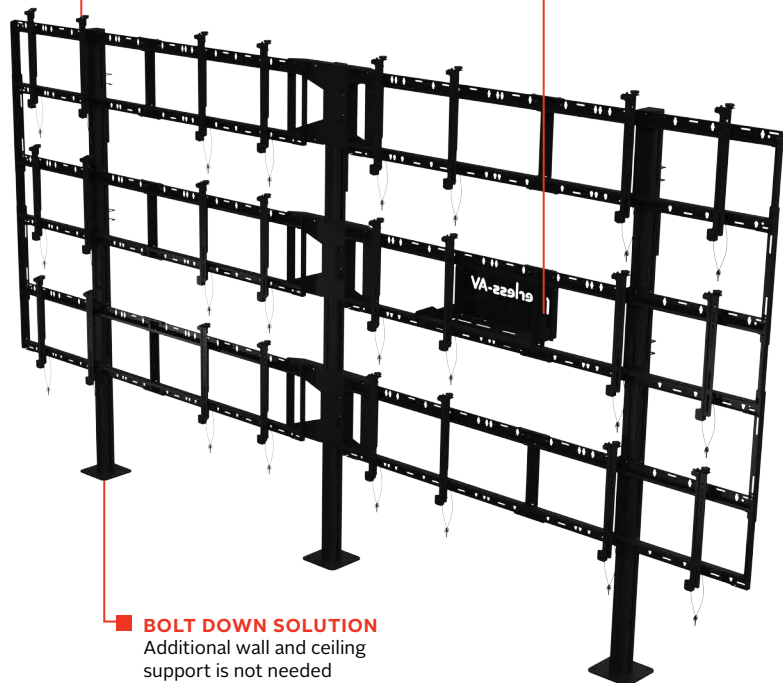

DS-S555-4X3

VESA®
200 x 200 up to
600 x 400mm

Max load
1200lb (545kg)
100lb per display

SMARTMOUNT.

Modular Video Wall Pedestal Mount 4x3 Configuration

FOR 46" TO 55" DISPLAYS UP TO 5" DEEP (127mm)

Peerless-AV®'s Modular Video Wall Pedestal Mount encompasses an assortment of useful features that eliminate the need for extra tools and hardware, all while ensuring your application is secure and looks professional. The DS-S555-4X3's tool-less micro-adjustment provides the time saving feature you need for perfect display alignment. The built-in cable management and media storage features provide a safe, central location to house your components, and help create a clean and clutter-free appearance. If you're looking for added stability, this mount will be mounted to concrete structures without additional wall or ceiling supports in any retail, public transportation or any other high traffic location.

- Adaptors feature a quick connect latch for automatic engagement with the mounting rails and ease of set-up
- Rear adjustable cable centralizing brackets keep cables clean and organized for enhanced aesthetics
- Bolts directly to concrete without requiring additional connections to the wall or ceiling
- Aluminum frame reduces the overall weight and shipping costs
- VESA® 200 x 200 up to 600 x 400mm compatible
- Designed for displays that are up to 5" deep (127mm)

NO TOOLS REQUIRED FOR MICRO-ADJUSTMENT
Simple, tool-less micro-adjustments at 8 points seamlessly align the displays

MEDIA STORAGE
Rear shelf provides a central location and clean appearance

BOLT DOWN SOLUTION
Additional wall and ceiling support is not needed

DS-S555-4X3 SmartMount® Modular Video Wall Pedestal Mount 4x3 Configuration for 46" to 55" Displays up to 5" deep (127mm)

Product Specifications

	DIMENSIONS (W x H x D)	PRODUCT WEIGHT	LOAD CAPACITY	FINISH	AVAILABLE COLORS
DS-S555-4X3	171.63" x 93.41" x 13.30" (4359 x 2373 x 338mm)	442lb (200.9kg)	1200lb (545kg) 100lb per display	Powder Coat	Black