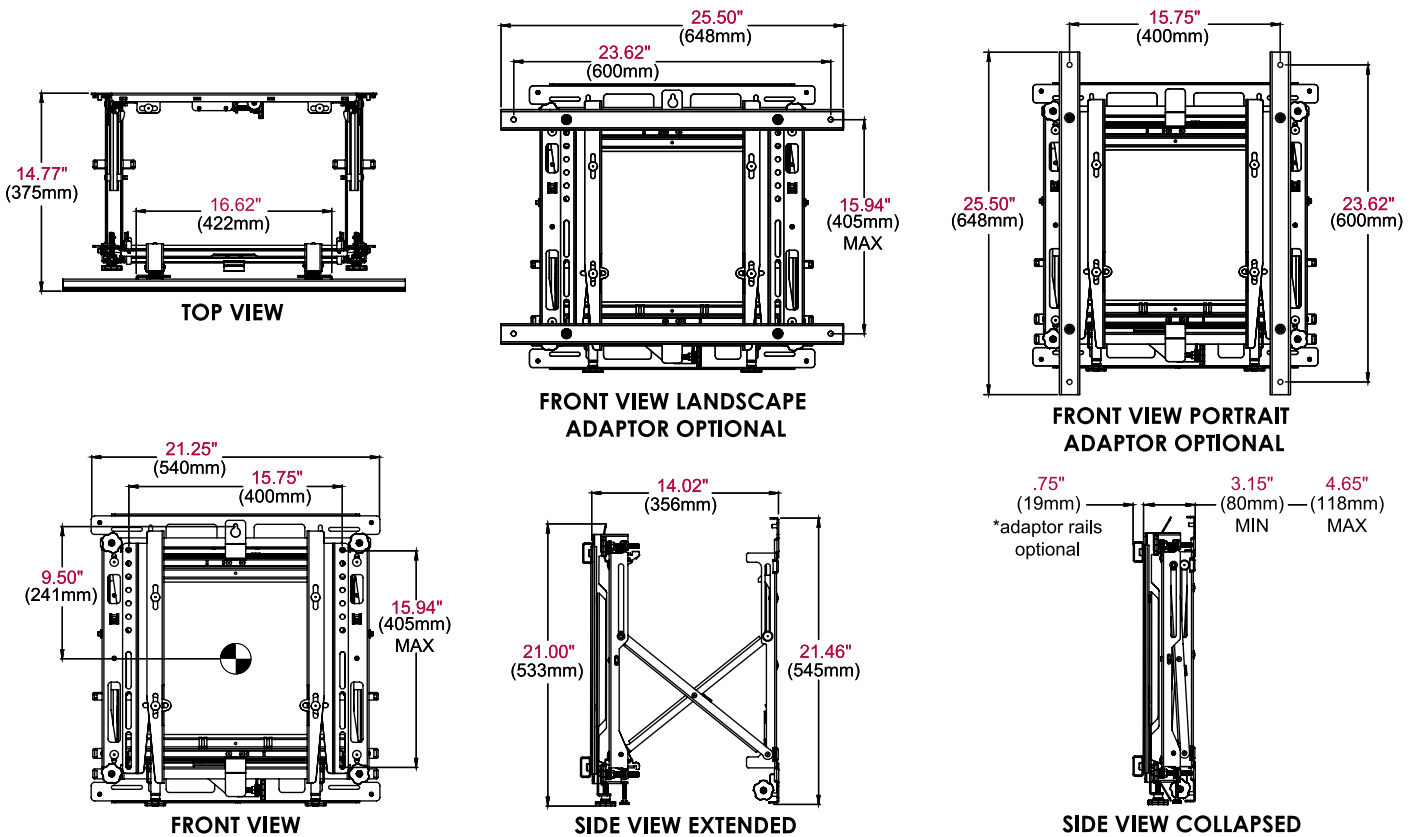

DS-VW775 SmartMount® Supreme Full Service Video Wall Mount for 46"-60" Displays

Product Specifications

	DIMENSIONS (W x H x D)	PRODUCT WEIGHT	LOAD CAPACITY	FINISH	AVAILABLE COLORS
DS-VW775	21.25" x 21.46" x 3.15" - 14.77" (540 x 545 x 80 - 375mm)	30.3lb (13.7kg)	125lb (56.8kg)	Powder Coat, Textured	Black

Package Specifications

	PACKAGE SIZE (W x H x D)	PACKAGE SHIP WEIGHT	PACKAGE UPC CODE	PACKAGE CONTENTS	UNITS IN PACKAGE
DS-VW775	30.38" x 23.63" x 4.50" (771 x 600 x 114mm)	36lb (16.3kg)	735029308669	Wall Mount, Adaptor Rails & Mounting Hardware	1

Accessories

- **DS-VWRSxxx:** Reusable Display Dedicated Spacers
- **ACC-QRL:** Quick Release Accessory - Landscape
- **ACC-QRP:** Quick Release Accessory - Portrait
- **ACC-DHK:** Display Handling Kit
- **ACC-DHP6:** Display Handling Kit Replacement Pads - 6pk

All dimensions = inch (mm)

Architect Specifications

The SmartMount® Supreme Full Service Video Wall Mount shall be a Peerless-AV model DS-VW775 and shall be located where indicated on the plans. Assembly and installation shall be done according to instructions provided by the manufacturer.

Visit peerless-av.com to see the complete line of AV solutions from Peerless-AV, including outdoor displays, wireless, kiosks, digital audio, display mounts, projector mounts, carts/stands, and a full assortment of accessories.

Peerless-AV
2300 White Oak Circle
Aurora, IL 60502 USA
(800) 865-2112
(630) 375-5100
Fax: (800) 359-6500

Peerless-AV EMEA
Unit 3 Watford Interchange
Colonial Way, Watford
Herts, WD24 4WP
United Kingdom
+44 (0) 1923 200100
Fax: +44 (0) 1923 200101

Peerless-AV Latin America
Ave de las Industrias 413
Parque Industrial Escobedo
Escobedo, N.L.,
Mexico 66062
+52 (81) 8384-8300
Fax: +52 (81) 8384-8360