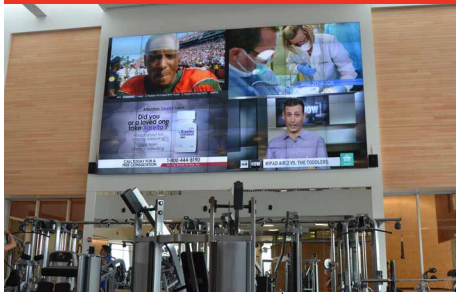

DS-VW775

**Mounting Pattern**  
200 x 200 up to  
600 x 400mm

**Max Load**  
125lb  
(56.8kg)

- Accommodates displays in landscape and portrait orientation
- Integrated cable management allow cables to move in and out with the display
- Modular mount for unlimited video wall display configurations
- Security hardware option deters tapering and theft
- Compatible up to VESA® 600 x 400mm

# Supreme Full Service Video Wall Mount

FOR 46" TO 60" DISPLAYS

Peerless-AV's SmartMount® Supreme Full Service Video Wall Mount raises the bar of excellence with an enhanced feature set centered on ease of install and display alignment. With the addition of tool-less lateral micro-adjustment, the Supreme offers 1.5" of fine tune adjustment on each of the X, Y and Z axis. Serviceability is easier than ever before with single hand pop-out release features on the top and bottom of the mount. Reusable spacers can be used for both portrait and landscape applications, resulting in a faster install and lower cost. Enhanced cable management allows the cables to effortlessly travel in and out with the display, while the quick release accessory provides quick access in recessed applications without risking display damage or searching for hidden pull strings.

- NO TOOLS REQUIRED FOR MICRO-ADJUSTMENT**  
1.5" of travel on each x, y and z axis
- EASY HANG WALL PLATE**  
Compatible with the Peerless-AV® install app for a simplified install
- REUSABLE CUSTOM WALL SPACERS**  
Eliminate guesswork and on-site installation calculations
- CONVENIENT SERVICE POP-OUT**  
Quickly release the mount for service with a simple turn of the lever
- QUICK RELEASE ACCESSORY AVAILABLE**  
Releases a recessed display for service without pressing on the front of the display