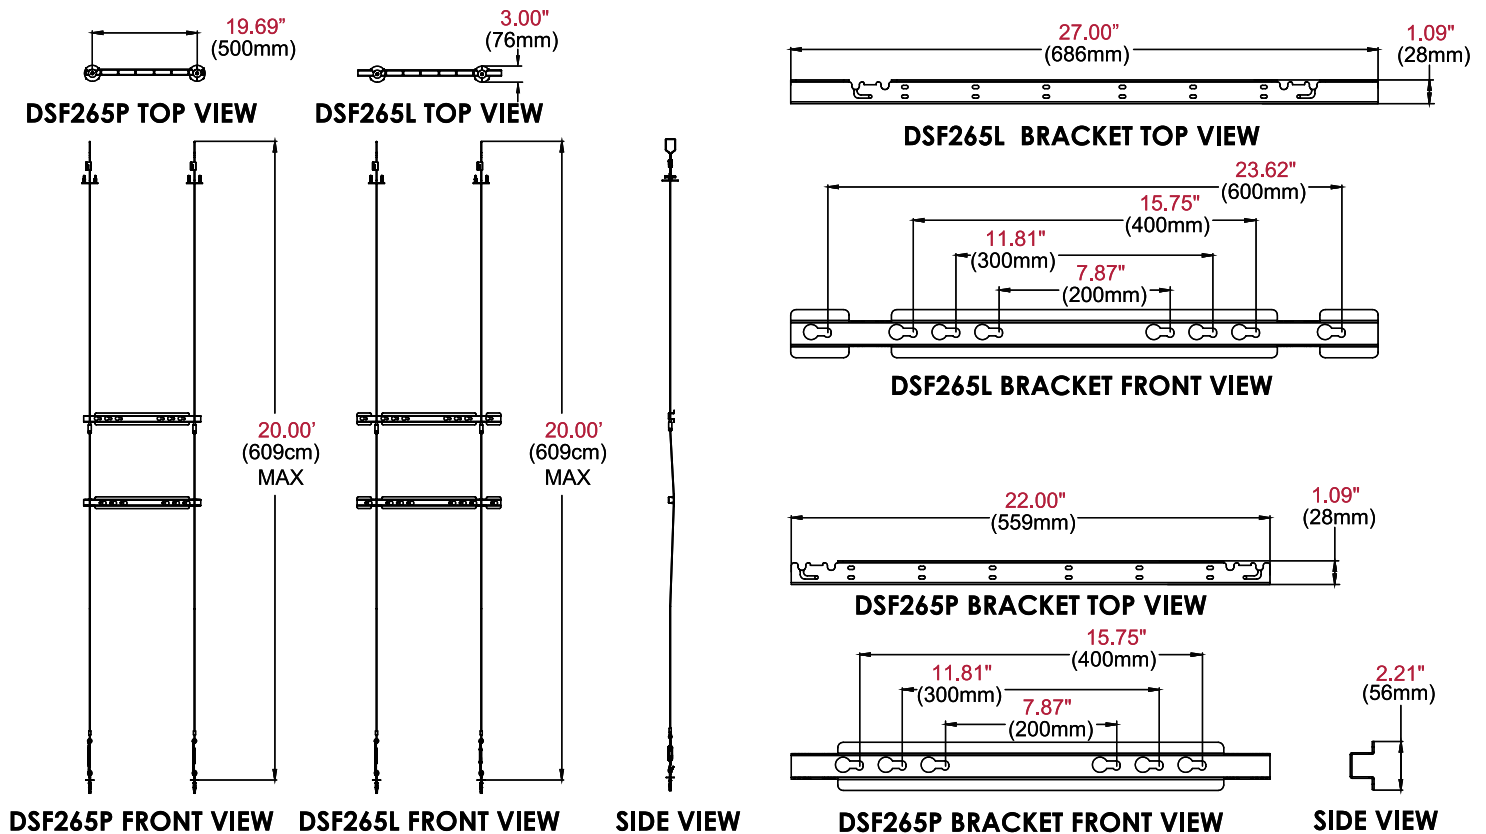

DSF265L	Floor to Ceiling Cable Mount, Landscape
DSF265P	Floor to Ceiling Cable Mount, Portrait

Product Specifications

	DIMENSIONS	PRODUCT WEIGHT	LOAD CAPACITY	FINISH	AVAILABLE COLORS
DSF265L	22' (6.7m) Cables	6.75lb (3.1kg)	65lb (29.5kg)	Matte/Flat	Black, Silver
DSF265P		6lb (2.7kg)			

Package Specifications

	PACKAGE SIZE (W x H x D)	PACKAGE SHIP WEIGHT	PACKAGE UPC CODE	PACKAGE CONTENTS	UNITS IN PACKAGE
DSF265L	37.00" x 4.50" x 4.25" (5940 x 114 x 108mm)	7.33lb (3.3kg)	735029316121	Cables (2), Adaptor Rails and Mounting Hardware	1
DSF265P		6.5lb (3.0kg)	735029316138		

All dimensions = inch (mm)

Architect Specifications

The Floor to Ceiling Cable Mount shall be a Peerless-AV model DSF265L or DSF265P and shall be located where indicated on the plans. Assembly and installation shall be done according to instructions provided by the manufacturer.

Visit peerless-av.com to see the complete line of AV solutions from Peerless-AV, including outdoor displays, wireless, kiosks, digital audio, display mounts, projector mounts, carts/stands, and a full assortment of accessories.

Peerless-AV
2300 White Oak Circle
Aurora, IL 60502 USA
(800) 865-2112
(630) 375-5100
Fax: (800) 359-6500

Peerless-AV Europe
Unit 3 Watford Interchange
Colonial Way, Watford
Herts, WD24 4WP
United Kingdom
+44 (0) 1923 200100
Fax: +44 (0) 1923 200101

Peerless-AV de México
Ave de las Industrias 413
Parque Industrial Escobedo
Escobedo, N.L.,
Mexico 66050
+52 (81) 8384-8300
Fax: +52 (81) 8384-8360