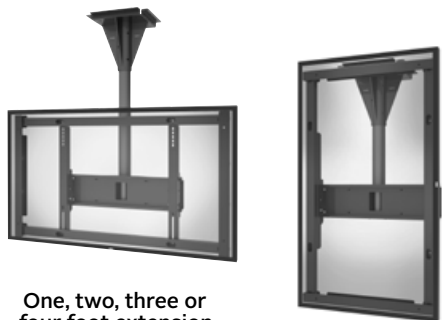

OH46F (46")

OH55F (55")

OH46F (46")

OH55F (55")

OH46F (46")

With a focus on functionality, durability, and aesthetics, Peerless-AV's outdoor digital signage solutions are designed to be modern, approachable, practical, and endure the rigors of outdoor use. Peerless-AV's all-weather rated solutions are ideal for sharing community information, travel, and weather details, as well as wayfinding, advertising, entertainment, and more.

One, two, three or four foot extension columns available

Outdoor Ceiling Mounts

ECLP01/02/03/04-OH46F
(Landscape/Portrait)

ECLP01/02/03/04-OH55F
(Landscape/Portrait)

OH46F
(46")

OH55F
(55")

Outdoor Tilt Wall Mounts