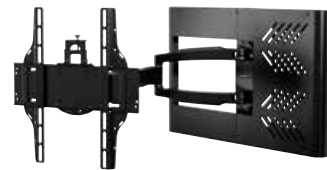

DS-VW775

SMARTMOUNT.
Full Service Video Wall Mount
with Quick Release

DS-VW795-QR

COMPATIBLE
SAMSUNG DISPLAY
SIZES OR MODEL #:

46" to 60"

65" to 95"

Desktop Mounting Solutions & Hospitality TV Wall Mounts

Peerless-AV's Desktop mounting solutions are designed exclusively for the Samsung Super Ultra-Wide Curved Monitors, ideal for desk traders, control rooms and gaming applications.

Peerless-AV® is the brand standard for leading hotel chains and the most trusted mounting solution in the hotel industry.

1x2 Bolt Down
Desktop Mount

B-MIS38426

1x2 Freestanding
Desktop Stand

FS-MIS38426

Articulating Wall Arm
with Set Top Box Enclosure