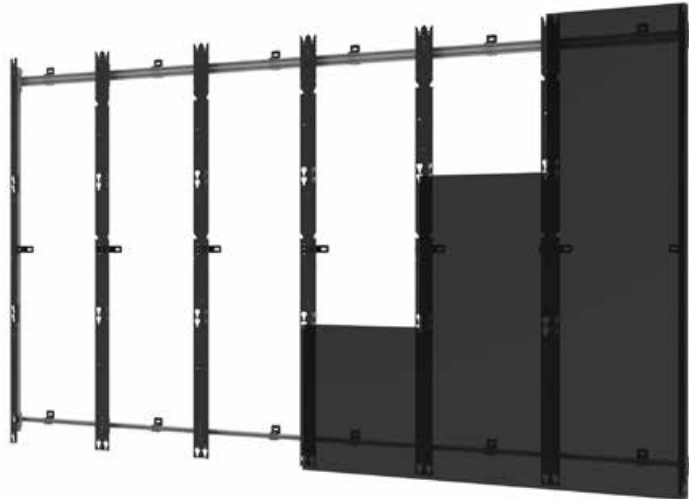

KITTED

Flat dvLED Mounting System

DS-LEDIER
Models

DS-LEDIF
Models

DS-LEDIFD
Models

DS-LEDIFJ
Models

DS-LEDIWJ
Models