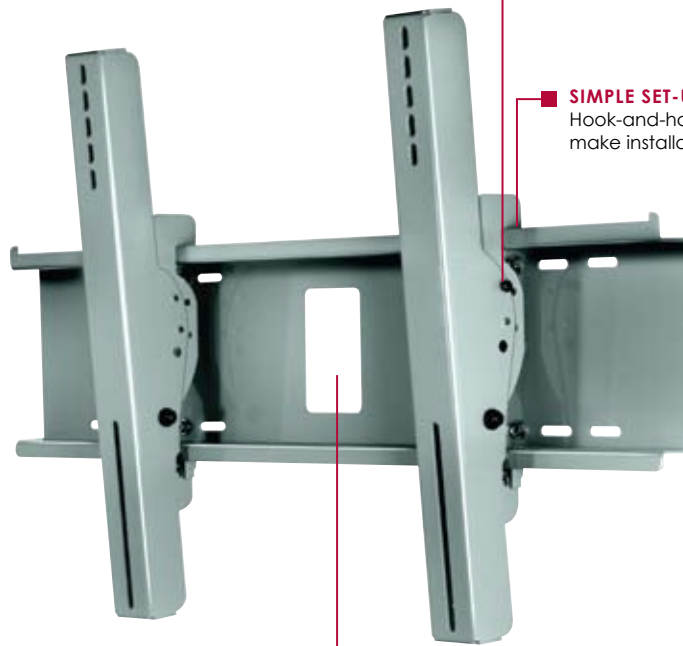

EWMU(-S)

Wind Rated Tilt Wall Mount for 32" to 65" Outdoor Flat Panel Displays

Peerless' Wind Rated Outdoor TV Mount is tough enough to handle rough weather, but it's still remarkably quick to install with its hook-and-hang design. Wind rated up to 110mph, it's constructed from heavy gage steel, and sealed with corrosion resistant E-Coat. Complete with stainless steel tamper resistant hardware that is Sorted-For-You™ for simplified installation to wood studs, concrete or cinder block. It's the mount designed to hold an outdoor TV in any environment.

FEATURES

- Universal mounting pattern – 28.39"W x 17.67"H (721 x 449mm) VESA® up to 600 x 400mm
- Wind rated up to 110 mph, elevation 200ft (60m), Category "D"
- Fixed incremental tilt with angle settings at 0°, 2°, 5°, 10° or 15°
- Hook-and-hang design for simplified installation
- Up to 8" of horizontal positioning

Screen size: 32"-65"

Max load: 200lb (90.7kg)

■ **VIEWING ANGLE FLEXIBILITY**
Incremental tilt settings enable the best viewing angle

■ **SIMPLE SET-UP**
Hook-and-hang design helps make installation quick and easy

■ **CABLE MANAGEMENT**
Allows for power outlet installation or cable pass through from outer wall to inside power source

Adjustable tilt can easily be set up to 15° forward and 5° back

Touchboards

205 Westwood Ave, Long Branch, NJ 07740
Phone: 866-94 BOARDS (26273) / (732)-222-1511
Fax: (732)-222-7088 | E-mail: sales@touchboards.com