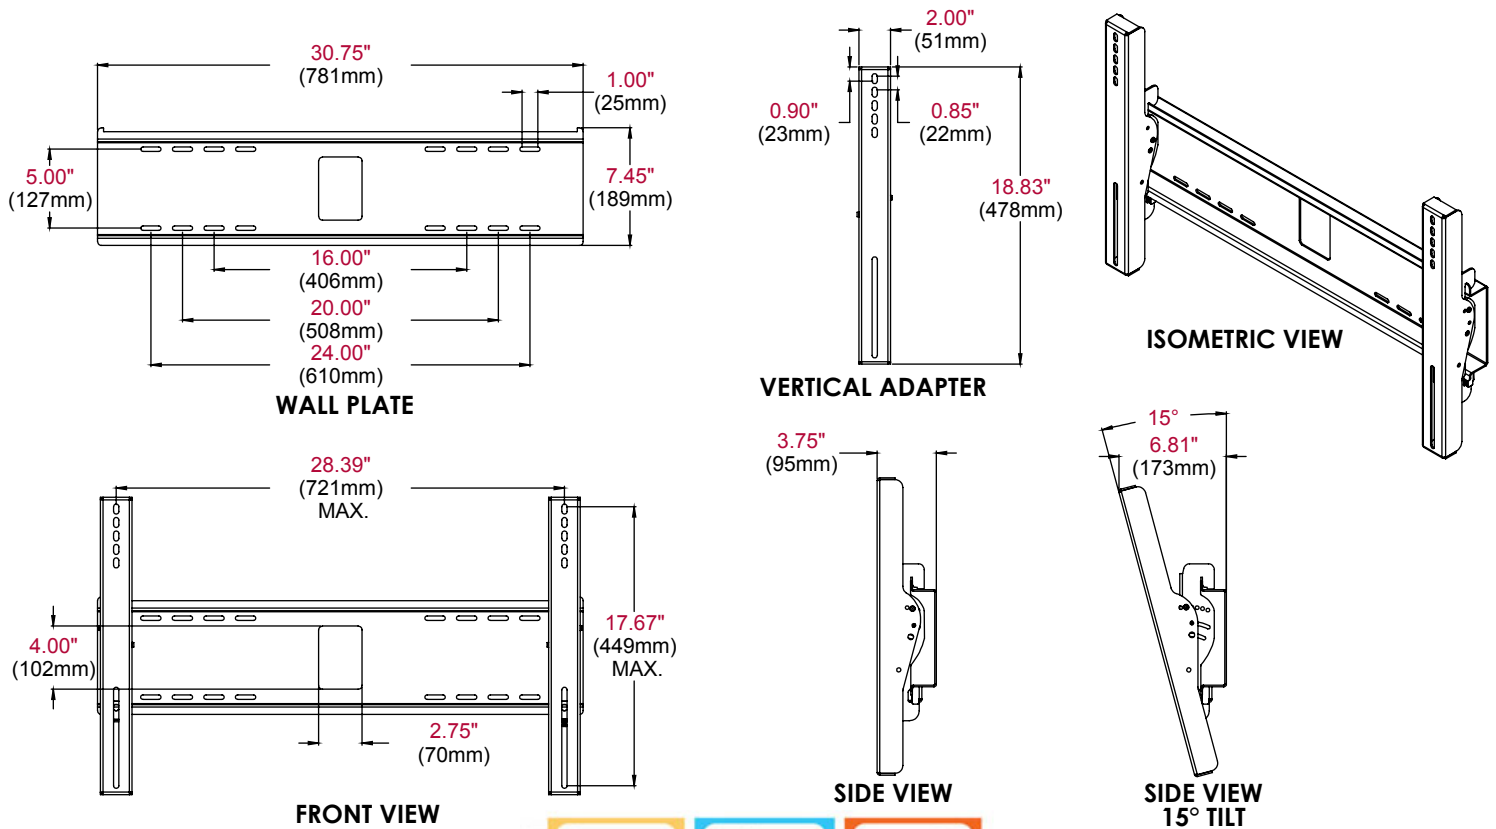

Model Numbers

EWMU(-S): Wind Rated Tilt Wall Mount for 32" to 65" Outdoor Flat Panel Displays

Product Specifications

	DIMENSIONS (W x H x D)	PRODUCT WEIGHT	LOAD CAPACITY	FINISH	AVAILABLE COLORS
EWMU(-S)	30.75" x 18.83" x 3.79" (781 x 478 x 96mm)	17lb (8kg)	200lb (90.7kg)	Outdoor powder paint	EWMU: Black EWMU-S: Stone Gray

Package Specifications

	PACKAGE SIZE (W x H x D)	PACKAGE SHIP WEIGHT	PACKAGE UPC CODE	PACKAGE CONTENTS	UNITS IN PACKAGE
EWMU(-S)	34.25" x 10.18" x 3.12" (870 x 258 x 79mm)	20lb (10kg)	EWMU: 735029272335 EWMU-S: 735029272342	Mount, hardware, security fasteners	1

All dimensions = inch (mm)

205 Westwood Ave, Long Branch, NJ 07740
Phone: 866-94 BOARDS (26273) / (732)-222-1511
Fax: (732)-222-7088 | E-mail: sales@touchboards.com

ARCHITECTS SPECIFICATIONS

The Peerless Wind Rated Tilt Wall Mount for Outdoor Flat Panel Displays shall be a Peerless model number EWMU, EWMU-S and located where indicated on the plans. Assembly and installation shall be done according to instructions provided by the manufacturer. Mount is made of heavy gauge cold rolled steel. Mount is finished with textured black or gloss ASA-70 gray protective paint.