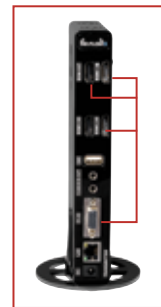

*Actual distance will be reduced with obstructions between transmitter and receiver models.

**Requires additional receiver units.

Transmitter back   Receiver back

Plug in up to four (4) AV source devices and easily switch between them with the included remote control