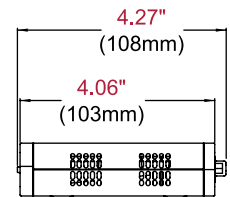

WARRANTY: 1 year

Model Numbers

HDS300	PeerAir™ Pro Wireless AV Multi-Display System
HDS300-2	Multicast: Two PeerAir™ Pro Wireless Receivers
HDS300-3	Multicast: Three PeerAir™ Pro Wireless Receivers
HDS300-4	Multicast: Four PeerAir™ Pro Wireless Receivers
HDS300-5	Multicast: Five PeerAir™ Pro Wireless Receivers
HDS300-6	Multicast: Six PeerAir™ Pro Wireless Receivers

INPUTS (TRANSMITTER)	
3 x HDMI	
1 x HDMI Pass-Thru	
1 x VGA: High Density 15-Pin D-Sub (RGB)	
1 x Component & Composite (via included dongle)	
AUDIO IN:	- 1 x 3.5mm Audio Jack
1 x IR Port	
1 x LAN (Ethernet): RJ45 Jack	

OUTPUTS (RECEIVER)	
1 x HDMI	
1 x Composite Video & Stereo Audio	
1 x Component Video & Stereo Audio (Mini Jack)	
1 x USB Type A (Female)	
AUDIO OUT:	- 1 x 3.5mm Audio Jack - 1 x Stereo RCA Audio Jack
1 x IR Port	
1 x LAN (Ethernet): RJ45 Jack	

Product Specifications