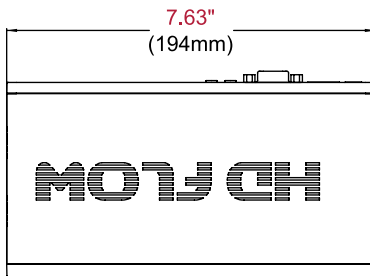

Accessories

HDS300-R:	PeerAir™ Pro Wireless Receiver***
HDS-ASE:	Wireless Tx/Rx Security Enclosure for use with PeerAir™ Pro Models
HDS-S:	Wall Shelf for use with PeerAir™ Pro models

*** Requires transmitter and push button scan pairing.

All dimensions = inch (mm)

TOP VIEW