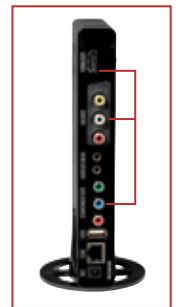

HDS300,
 HDS300-2, -3, -4, -5, -6

peerAir™ | PRO

Wireless AV Multi-Display System

When running cables is not an option, stream HD content wirelessly with the PeerAir™ Pro Wireless AV Multi-Display System. With four inputs and the ability to multicast to up to six displays, this wireless workhorse streams Full HD 1080p and passive 3D signals up to 210ft (64m) to an HDTV, projector or any other display. For new installations and retrofits alike, this kit is a time-saving tool for professional AV integrators in both commercial and residential applications.

The Peerless-AV® PeerAir™ Pro Multi-Display System provides Full HD 1080p streaming for up to six displays.

Additional Features

- ✓ Full HD 1080p (60Hz) (24/30 fps) and passive 3D signal flow, ideal for ultra-fast signal streaming
- ✓ Long range, high-quality streaming up to 210ft (64m)* with no reduction of picture quality
- ✓ Multicast up to six PeerAir™ Pro Wireless Receivers**
- ✓ Transmits through walls and ceilings for multi-room streaming capability
- ✓ The PeerAir™ Pro (802.11n) creates it's own network without interfering with existing WiFi networks
- ✓ Built-in IR does not require line-of-sight placement to control source devices such as a DVR/ set-top box, satellite box, Blu-ray®/ DVD player, media server, VCR or game console
- ✓ Plug and play set up requires no software or driver installation

*Actual distance will be reduced with obstructions between transmitter and receiver models.

**Requires additional receiver units.

Transmitter back Receiver back

Plug in up to four (4) AV source devices and easily switch between them with the included remote control

INPUTS (TRANSMITTER)	
3 x HDMI	
1 x HDMI Pass-Thru	
1 x VGA: High Density 15-Pin D-Sub (RGB)	
1 x Component & Composite (via included dongle)	
AUDIO IN:	- 1 x 3.5mm Audio Jack
1 x IR Port	
1 x LAN (Ethernet): RJ45 Jack	