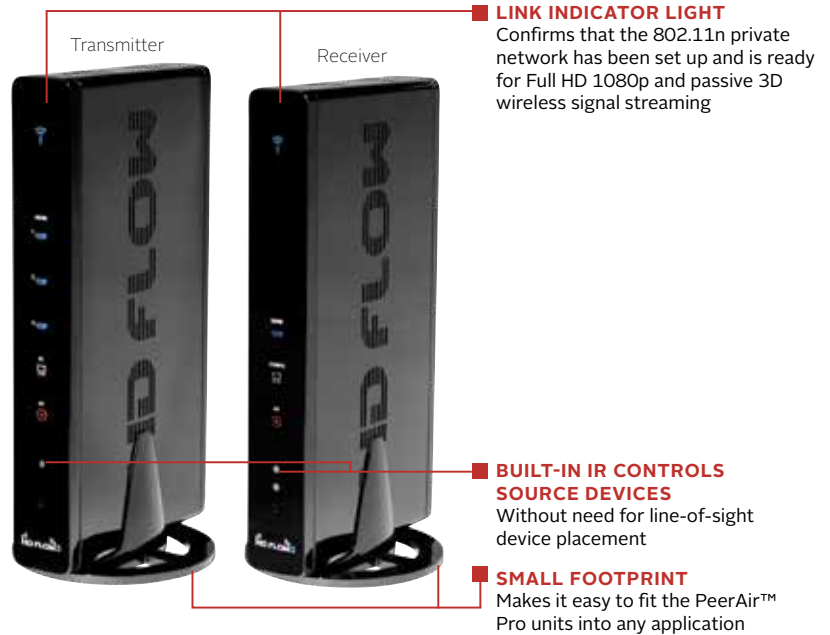

HDS300,
 HDS300-2, -3, -4, -5, -6

peerAir™ | PRO

Wireless AV Multi-Display System

When running cables is not an option, stream HD content wirelessly with the PeerAir™ Pro Wireless AV Multi-Display System. With four inputs and the ability to multicast to up to six displays, this wireless workhorse streams Full HD 1080p and passive 3D signals up to 210ft (64m) to an HDTV, projector or any other display. For new installations and retrofits alike, this kit is a time-saving tool for professional AV integrators in both commercial and residential applications.

The Peerless-AV® PeerAir™ Pro Multi-Display System provides Full HD 1080p streaming for up to six displays.

Additional Features

- ✓ Full HD 1080p (60Hz) (24/30 fps) and passive 3D signal flow, ideal for ultra-fast signal streaming
- ✓ Long range, high-quality streaming up to 210ft (64m)* with no reduction of picture quality
- ✓ Multicast up to six PeerAir™ Pro Wireless Receivers**
- ✓ Transmits through walls and ceilings for multi-room streaming capability
- ✓ The PeerAir™ Pro (802.11n) creates it's own network without interfering with existing WiFi networks
- ✓ Built-in IR does not require line-of-sight placement to control source devices such as a DVR/ set-top box, satellite box, Blu-ray®/ DVD player, media server, VCR or game console
- ✓ Plug and play set up requires no software or driver installation

*Actual distance will be reduced with obstructions between transmitter and receiver models.

**Requires additional receiver units.

Transmitter back Receiver back

Plug in up to four (4) AV source devices and easily switch between them with the included remote control

INPUTS (TRANSMITTER)	
3 x HDMI	
1 x HDMI Pass-Thru	
1 x VGA: High Density 15-Pin D-Sub (RGB)	
1 x Component & Composite (via included dongle)	
AUDIO IN:	- 1 x 3.5mm Audio Jack
1 x IR Port	
1 x LAN (Ethernet): RJ45 Jack	