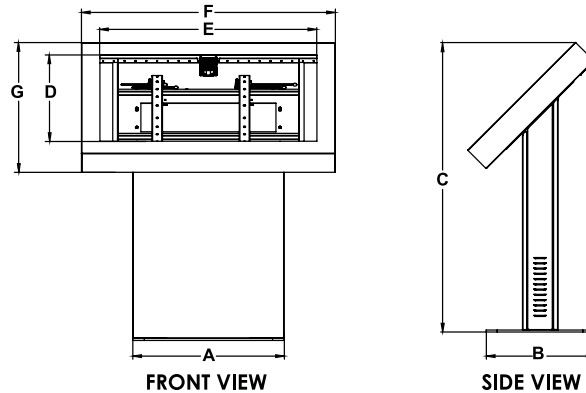

Product Specifications

	DIMENSIONS (W x H x D)	PRODUCT WEIGHT	LOAD CAPACITY	FINISH	AVAILABLE COLORS
KIL540/KIL542(-S)	43.50" x 54.35" x 20.50" (1105 x 1380 x 521mm)	180lb (81kg)			KIL540, KIL542, KIL546, KIL547, KIL555: Gloss Black
KIL546/ KIL547(-S)	47.00" x 55.08" x 20.50" (1194 x 1399 x 521mm)	185lb (84kg)	75lb (34kg)	Powder Coat	
KIL555(-S)	53.00" x 54.70" x 20.50" (1346 x 1389 x 521mm)	221lb (100kg)			KIL540-S, KIL542-S, KIL546-S, KIL547-S, KIL555-S: Silver

Package Specifications

	PACKAGE SIZE (W x H x D)	PACKAGE SHIP WEIGHT	PACKAGE UPC CODE	PACKAGE CONTENTS	UNITS IN PACKAGE
KIL540/KIL542(-S)	48.00" x 57.89" x 40.00" (1219 x 1470 x 1016mm)	199lb (90kg)	KIL540: 735029301479 KIL540-S: 735029297406 KIL542: 735029297413 KIL542-S: 735029297420	Kiosk with Display Mounting Hardware	1
KIL546/ KIL547(-S)	48.00" x 58.49" x 40.00" (1219 x 1485 x 1016mm)	219lb (99kg)	KIL546: 735029296676 KIL546-S: 735029296706 KIL547: 735029296683		
KIL555(-S)	60.00" x 61.50" x 40.00" (1524 x 1562 x 1016mm)	260lb (117kg)	KIL547-S: 735029296713 KIL555: 735029296690 KIL555-S: 735029296720		

All dimensions = inch (mm)

MODEL NO.	DIMENSION "A"	DIMENSION "B"	DIMENSION "C"	DIMENSION "D"	DIMENSION "E"	DIMENSION "F"	DIMENSION "G"
KIL540	28.00" (711mm)	20.50" (148mm)	54.35" (1380mm)	19.67" (500mm)	34.97" (888mm)	43.50" (1105mm)	27.00" (686mm)
KIL542	28.00" (711mm)	20.50" (148mm)	54.35" (1380mm)	20.65" (525mm)	36.72" (933mm)	43.50" (1105mm)	27.00" (686mm)
KIL546	28.00" (711mm)	20.50" (148mm)	55.08" (1399mm)	22.61" (574mm)	40.20" (1021mm)	47.00" (1194mm)	29.00" (737mm)
KIL547	28.00" (711mm)	20.50" (148mm)	55.08" (1399mm)	23.10" (587mm)	41.07" (1043mm)	47.00" (1194mm)	29.00" (737mm)
KIL555	28.00" (711mm)	20.50" (521mm)	54.70" (1389mm)	27.03" (686mm)	48.05" (1220mm)	53.00" (1346mm)	32.00" (812mm)