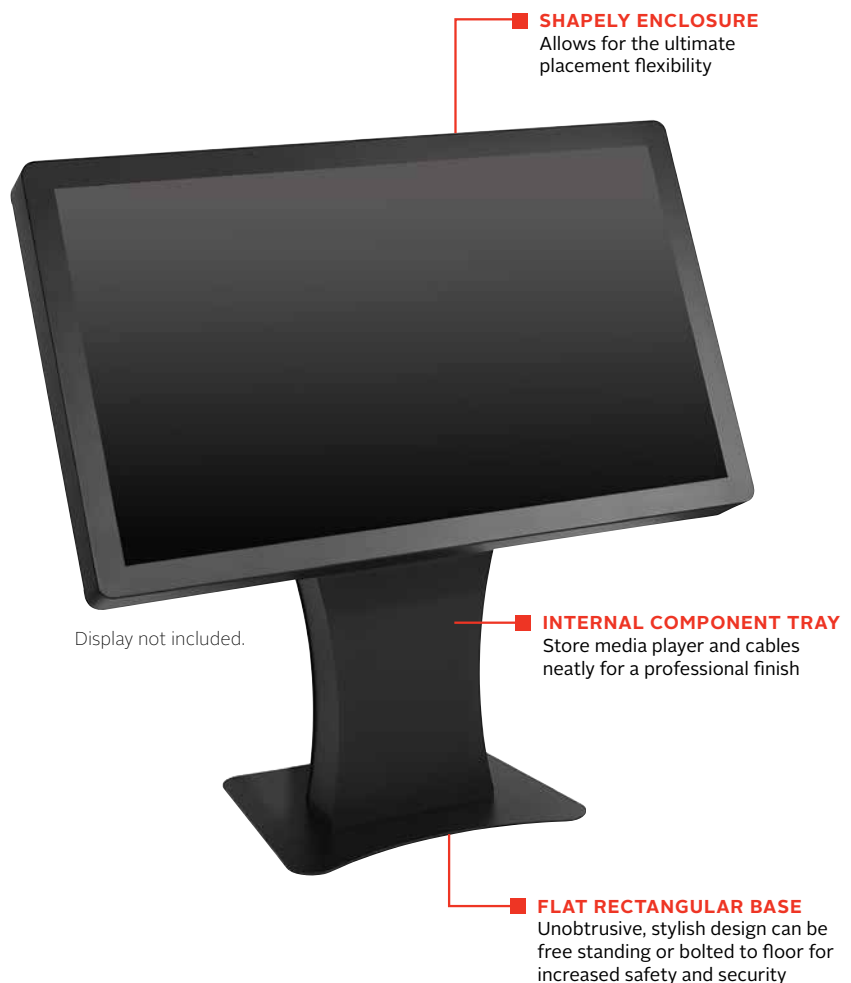

KILH540/542/543
KILH546/547/548
KILH549/550/555

Max load
75lb
(34kg)

Landscape Kiosk

Fits most 40", 42", 43", 46", 47", 48", 49", 50" and 55" Displays
less than 3.50" (89mm) deep

Experience the elegance of Peerless-AV's new indoor, Landscape Kiosk, designed to support the latest digital signage displays. With a flat base that can be free standing or bolted to the ground, the kiosk allows for quick access to electric and data cables, making it easy to install and maintain. This kiosk also includes an internal tray for media players and cables, with direct access to parts requiring maintenance. For theft protection, the kiosk features hex pin screw locks. From entertaining to wayfinding, this new kiosk is an ideal solution for any indoor application setting - from corporate to retail to hospitality, and beyond.

- Modern, hourglass body design with a curved, corner pull-out display cover
- Display lines flush with the kiosk window for a clean look
- Six outlet, UL- and cUL-approved surge suppressor with 6' cord to protect voltage-sensitive components from damaging power surges
- Supports a wide range of aesthetic options including multiple colors, vinyl wraps, etc. to best match the environment or promote brand strategy
- Pre-assembled to simplify installation of entire solution
- High-performance, premium powder coat finish protects the unit and extends the product lifespan for years

SHAPELY ENCLOSURE
Allows for the ultimate placement flexibility

INTERNAL COMPONENT TRAY
Store media player and cables neatly for a professional finish

FLAT RECTANGULAR BASE
Unobtrusive, stylish design can be free standing or bolted to floor for increased safety and security