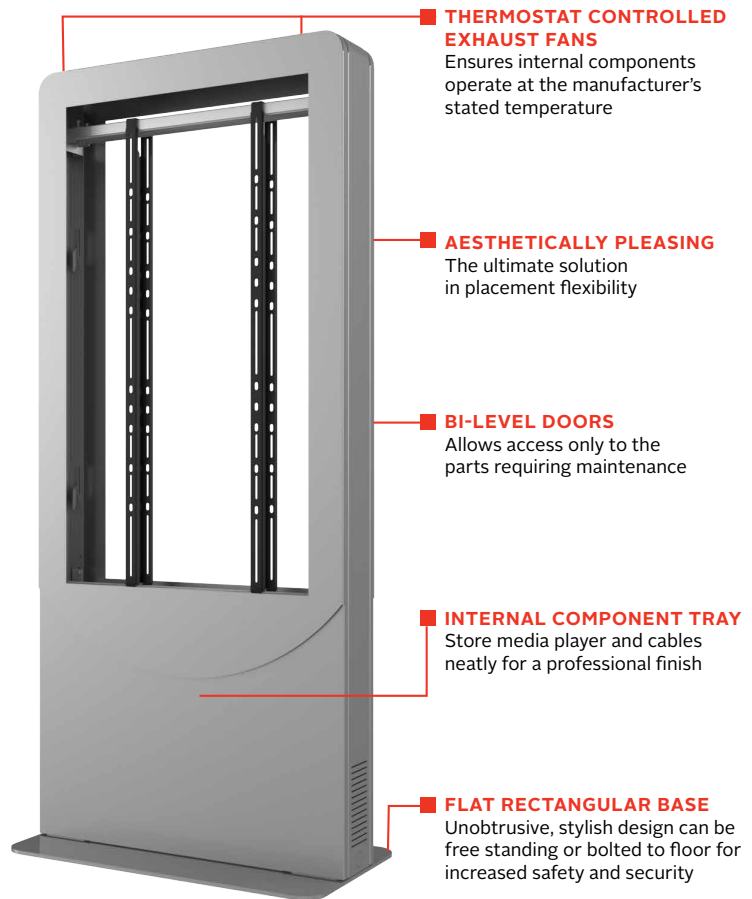

# Portrait Back-to-Back Kiosk

Fits most 49", 50" or 55" displays less than 1.81" (46mm) deep

Make a statement with Peerless-AV's versatile digital signage kiosk. Designed to support two ultra-thin or thicker commercial displays, this kiosk accentuates the sleek look of the flat panel displays, while providing ample space to integrate a media player, interactive touch system, camera, etc., to create a complete interactive kiosk experience. Paired with a wide range of aesthetic options, this modular line of kiosks makes it easy to execute any advertising or branding strategy.

- Accommodates ultra-thin or deeper commercial displays up to 1.81" (46mm) thick, while accentuating the slim, curvature kiosk design
- Designed with architectural aluminum and a 3/8" steel base plate that provides stability, strength and corrosion resistance
- Two thermostat controlled fans quietly exhaust heat from inside the kiosk, ensuring proper airflow
- Six outlet, UL- and cUL-approved surge suppressor with 6' cord to protect voltage-sensitive components from damaging power surges
- Internal micro-adjustments allow for quick positioning of display within the kiosk window for flush alignment
- Secured doors allow convenient access to the display, media player and other internal components for easy installation and maintenance
- Stand-alone or fully integrated with display, audio components, media player and input components
- Supports a wide range of aesthetic options including multiple colors, vinyl wraps, etc. to best match the environment or promote brand strategy
- Pre-assembled to simplify installation of entire solution
- High-performance, premium powder coat finish protects the unit and extends the product lifespan
- Wheel Base KIPC25B(-S)-WHL models are available with 2" casters and leveling feet, which allows you to easily move the kiosk around and lock it into place