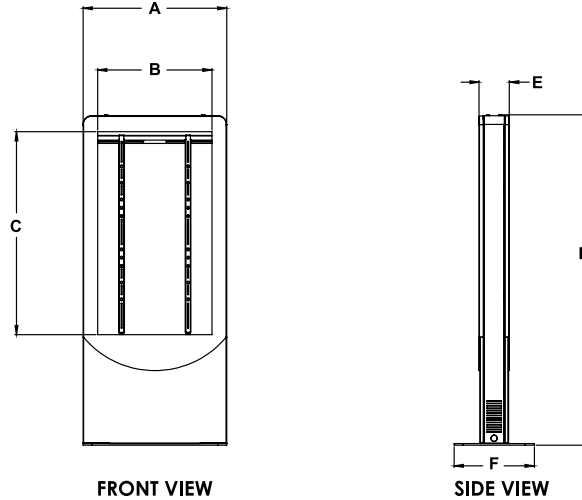

## Product Specifications

	DIMENSIONS (W x H x D)	PRODUCT WEIGHT	LOAD CAPACITY	FINISH	AVAILABLE COLORS
KIPC2549B(-S) KIPC2550B(-S) KIPC2555B(-S)	34.00" x 78.20" x 20.50" (864 x 1986 x 521mm)	KIPC2549B(-S): 190lb (86kg) KIPC2550B(-S): 189lb (86kg) KIPC2555B(-S): 181lb (82kg)	125lb (56kg)	Powder Coat	KIPC2549B, KIPC2550B, KIPC2555B: Gloss Black KIPC2549B-S, KIPC2550B-S, KIPC2555B-S: Silver

## Package Specifications

	PACKAGE SIZE (W x H x D)	PACKAGE SHIP WEIGHT	PACKAGE UPC CODE	PACKAGE CONTENTS	UNITS IN PACKAGE
KIPC2549B(-S) KIPC2550B(-S) KIPC2555B(-S)	38.00" x 86.00" x 27.00" (965 x 2185 x 685mm)	KIPC2549B(-S): 230lb (104kg) KIPC2550B(-S): 229lb (104kg) KIPC2555B(-S): 221lb (100kg)	KIPC2549B: 735029317753 KIPC2550B: 735029317791 KIPC2555B: 735029317814 KIPC2549B-S: 735029317777 KIPC2550B-S: 735029317807 KIPC2555B-S: 735029317821	Kiosk Enclosure, Display Mount, Installation Instructions and Mounting Hardware	1

All dimensions = inch (mm)

MODEL NO.	DIMENSION "A"	DIMENSION "B"	DIMENSION "C"	DIMENSION "D"	DIMENSION "E"	DIMENSION "F"
KIPC2549B	34.00" (864mm)	24.15" (613mm)	42.78" (1087mm)	78.24" (1987mm)	7.20" (183mm)	19.00" (483mm)
KIPC2550B	34.00" (864mm)	24.63" (626mm)	43.66" (1109mm)	78.24" (1987mm)	7.20" (183mm)	19.00" (483mm)
KIPC2555B	34.00" (864mm)	27.03" (686mm)	48.05" (1220mm)	78.24" (1987mm)	7.20" (183mm)	19.00" (483mm)