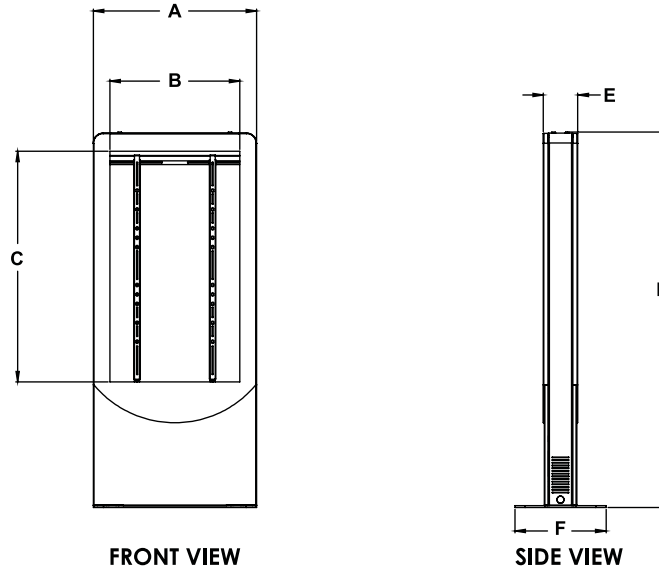

Product Specifications

	DIMENSIONS (W x H x D)	PRODUCT WEIGHT	LOAD CAPACITY	FINISH	AVAILABLE COLORS
KIPC2549(-S) KIPC2550(-S) KIPC2555(-S)	34.00" x 78.20" x 20.50" (864 x 1986 x 521mm)	KIPC2549(-S): 196lb (88.9kg) KIPC2550(-S): 196lb (88.9kg) KIPC2555(-S): 192lb (87.1kg)	125lb (56kg)	Powder Coat	KIPC2549, KIPC2550, KIPC2555: Gloss Black KIPC2549-S, KIPC2550-S, KIPC2555-S: Silver

Package Specifications

	PACKAGE SIZE (W x H x D)	PACKAGE SHIP WEIGHT	PACKAGE UPC CODE	PACKAGE CONTENTS	UNITS IN PACKAGE
KIPC2549(-S) KIPC2550(-S) KIPC2555(-S)	38.00" x 86.00" x 27.00" (965 x 2185 x 685mm)	KIPC2549(-S): 246lb (112kg) KIPC2550(-S): 246lb (112kg) KIPC2555(-S): 246lb (112kg)	KIPC2549: 735029315360 KIPC2550: 735029315384 KIPC2555: 735029315407 KIPC2549-S: 735029315377 KIPC2550-S: 735029315391 KIPC2555-S: 735029315414	Kiosk Enclosure, Display Mount, Installation Instructions and Mounting Hardware	1

KioskBuilder™:
Build your own Integrated Kiosk
@ kiosks.peerless-av.com

Contact Peerless-AV Customer Care for more information at info@peerless-av.com or 800.865.2112

All dimensions = **inch** (mm)

MODEL NO.	DIMENSION "A"	DIMENSION "B"	DIMENSION "C"	DIMENSION "D"	DIMENSION "E"	DIMENSION "F"
KIPC2549	34.00" (864mm)	24.15" (613mm)	42.78" (1087mm)	78.24" (1987mm)	7.20" (183mm)	19.00" (483mm)
KIPC2550	34.00" (864mm)	24.63" (626mm)	43.66" (1109mm)	78.24" (1987mm)	7.20" (183mm)	19.00" (483mm)
KIPC2555	34.00" (864mm)	27.03" (686mm)	48.05" (1220mm)	78.24" (1987mm)	7.20" (183mm)	19.00" (483mm)