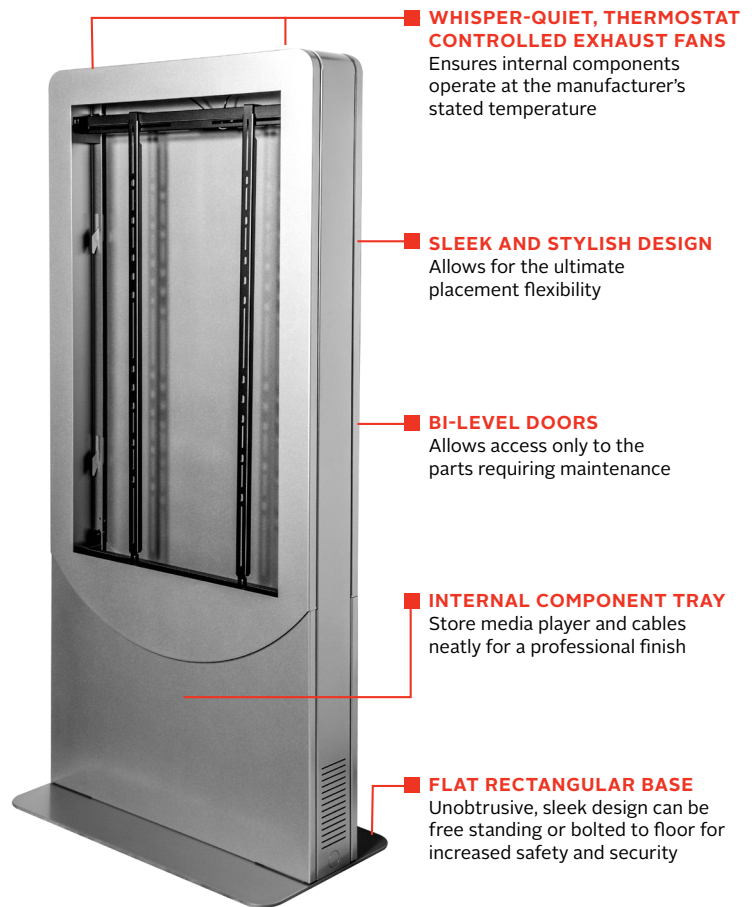

RoHS

TAA
COMPLIANT

Please visit peerless-av.com/en-us/patents for patent information.

✉ info@peerless-av.com

🌐 peerless-av.com

peerless-AV®
Driving Technology Through Innovation