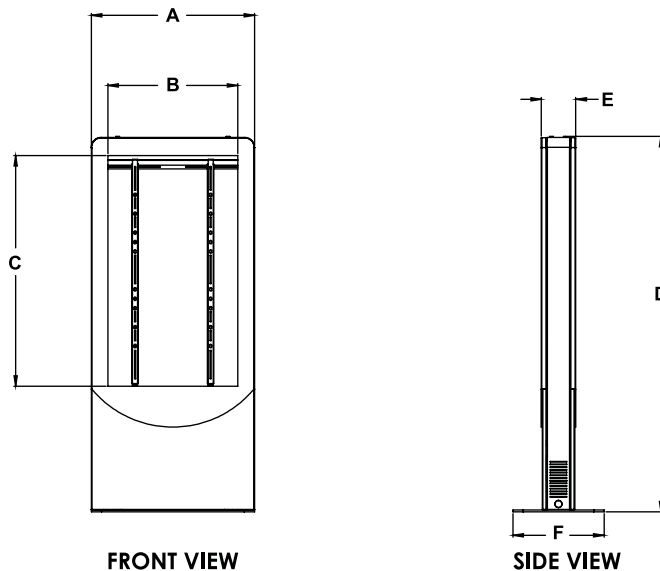

Product Specifications

	DIMENSIONS (W x H x D)	PRODUCT WEIGHT	LOAD CAPACITY	FINISH	AVAILABLE COLORS
KIPC2549(-S) KIPC2550(-S) KIPC2555(-S)	34.00" x 78.20" x 20.50" (864 x 1986 x 521mm)	KIPC2549(-S): 196lb (88.9kg) KIPC2550(-S): 196lb (88.9kg) KIPC2555(-S): 192lb (87.1kg)	125lb (56kg)	Powder Coat	KIPC2549, KIPC2550, KIPC2555: Gloss Black KIPC2549-S, KIPC2550-S, KIPC2555-S: Silver

Package Specifications

	PACKAGE SIZE (W x H x D)	PACKAGE SHIP WEIGHT	PACKAGE UPC CODE	PACKAGE CONTENTS	UNITS IN PACKAGE
KIPC2549(-S) KIPC2550(-S) KIPC2555(-S)	38.00" x 86.00" x 27.00" (965 x 2185 x 685mm)	KIPC2549(-S): 246lb (112kg) KIPC2550(-S): 246lb (112kg) KIPC2555(-S): 246lb (112kg)	KIPC2549: 735029315360 KIPC2550: 735029315384 KIPC2555: 735029315407 KIPC2549-S: 735029315377 KIPC2550-S: 735029315391 KIPC2555-S: 735029315414	Kiosk Enclosure, Display Mount, Installation Instructions and Mounting Hardware	1

All dimensions = inch (mm)

MODEL NO.	DIMENSION "A"	DIMENSION "B"	DIMENSION "C"	DIMENSION "D"	DIMENSION "E"	DIMENSION "F"
KIPC2549	34.00" (864mm)	24.15" (613mm)	42.78" (1087mm)	78.24" (1987mm)	7.20" (183mm)	19.00" (483mm)
KIPC2550	34.00" (864mm)	24.63" (626mm)	43.66" (1109mm)	78.24" (1987mm)	7.20" (183mm)	19.00" (483mm)
KIPC2555	34.00" (864mm)	27.03" (686mm)	48.05" (1220mm)	78.24" (1987mm)	7.20" (183mm)	19.00" (483mm)