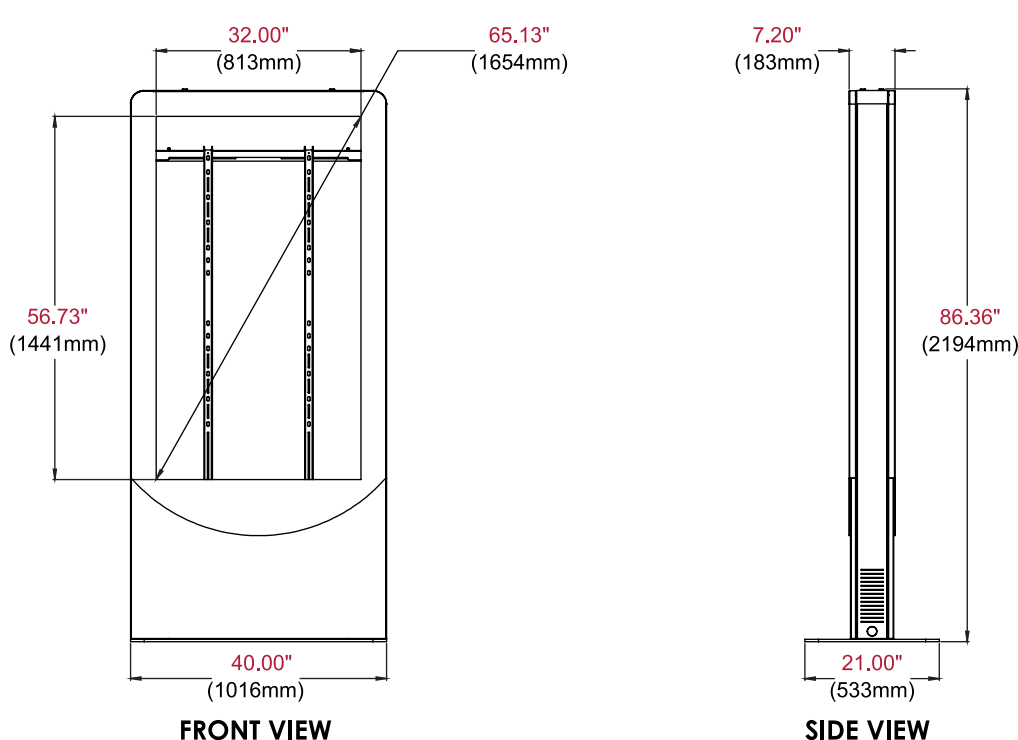

Model Numbers

WARRANTY: 5 years on metal components, 1 year on electronic components

KIPC2565(-S) Portrait Kiosk fits 65" displays less than 4.00" (101mm) deep

Product Specifications

	DIMENSIONS (W x H x D)	PRODUCT WEIGHT	LOAD CAPACITY	FINISH	AVAILABLE COLORS
KIPC2565(-S)	40.00" x 86.36" x 21.00" (1016 x 2194 x 533mm)	243lb (110kg)	150lb (68kg)	Powder Coat	KIPC2565: Gloss Black KIPC2565-S: Silver

Package Specifications

	PACKAGE SIZE (W x H x D)	PACKAGE SHIP WEIGHT	PACKAGE UPC CODE	PACKAGE CONTENTS	UNITS IN PACKAGE
KIPC2565(-S)	48.00" x 92.00" x 40.00" (1219 x 2336 x 1016mm)	303lb (137kg)	KIPC2565: 735029317142 KIPC2565-S: 735029317159	Kiosk Enclosure, Display Mount, Installation Instructions and Mounting Hardware	1

Available Custom Kiosk Accessories

Hdmi and Component Video Cables
Stereo Speaker System with Amplifier
Logitech Webcameras

Clear or Non-glare Tempered Glass
Clear or Non-glare Polycarbonate
Logos And Graphics

Agion Antimicrobial Protection:

Agion® antimicrobial* finish available to assist in controlling the spread of infections. Contact Peerless-AV Customer Care for more information.

Contact Peerless-AV Customer Care for more information at info@peerless-av.com or 800.865.2112

*Antimicrobial protection is limited to the treated article and does not protect a user against disease causing bacteria. Always clean products thoroughly after each use.

Architect Specifications

The Portrait Kiosk shall be a Peerless-AV model KIPC2565(-S) and shall be located where indicated on the plans. Assembly and installation shall be done according to instructions provided by the manufacturer.

Visit peerless-av.com to see the complete line of AV solutions from Peerless-AV, including outdoor displays, wireless, kiosks, digital audio, display mounts, projector mounts, carts/stands, and a full assortment of accessories.

Peerless-AV
2300 White Oak Circle
Aurora, IL 60502 USA

(800) 865-2112
(630) 375-5100
Fax: (800) 359-6500

Peerless-AV Europe
Unit 3 Watford Interchange
Colonial Way, Watford
Herts, WD24 4WP
United Kingdom
+44 (0) 1923 200100
Fax: +44 (0) 1923 200101

Peerless-AV de México
Ave de las Industrias 413
Parque Industrial Escobedo
Escobedo, N.L.,
Mexico 66050
+52 (81) 8384-8300
Fax: +52 (81) 8384-8360

peerless-AV®