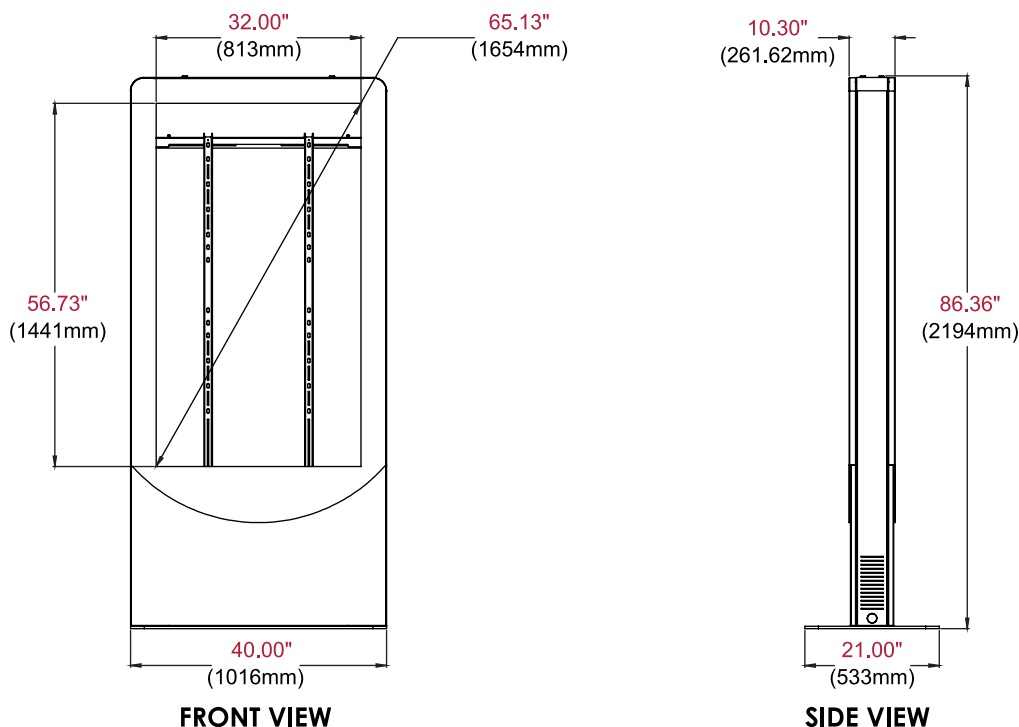

Product Specifications

	DIMENSIONS (W x H x D)	PRODUCT WEIGHT	LOAD CAPACITY	FINISH	AVAILABLE COLORS
KIPC2565B-3(-S)	40.00" x 86.36" x 21.00" (1016 x 2194 x 533mm)	236lb (106kg)	125lb (56kg) Per Display	Powder Coat	KIPC2565B-3: Gloss Black KIPC2565B-3-S: Silver

Package Specifications

	PACKAGE SIZE (W x H x D)	PACKAGE SHIP WEIGHT	PACKAGE UPC CODE	PACKAGE CONTENTS	UNITS IN PACKAGE
KIPC2565B-3(-S)	65.00" x 92.00" x 44.00" (1651 x 2336 x 1118mm)	276lb (125kg)	KIPC2565B-3: 735029317887 KIPC2565B-3-S: 735029317894	Kiosk Enclosure, Display Mount, Installation Instructions and Mounting Hardware	1

KioskBuilder™:
Build your own Integrated Kiosk
@ kiosks.peerless-av.com

Contact Peerless-AV Customer Care for more information at
info@peerless-av.com or 800.865.2112

All dimensions = inch (mm)

Architect Specifications