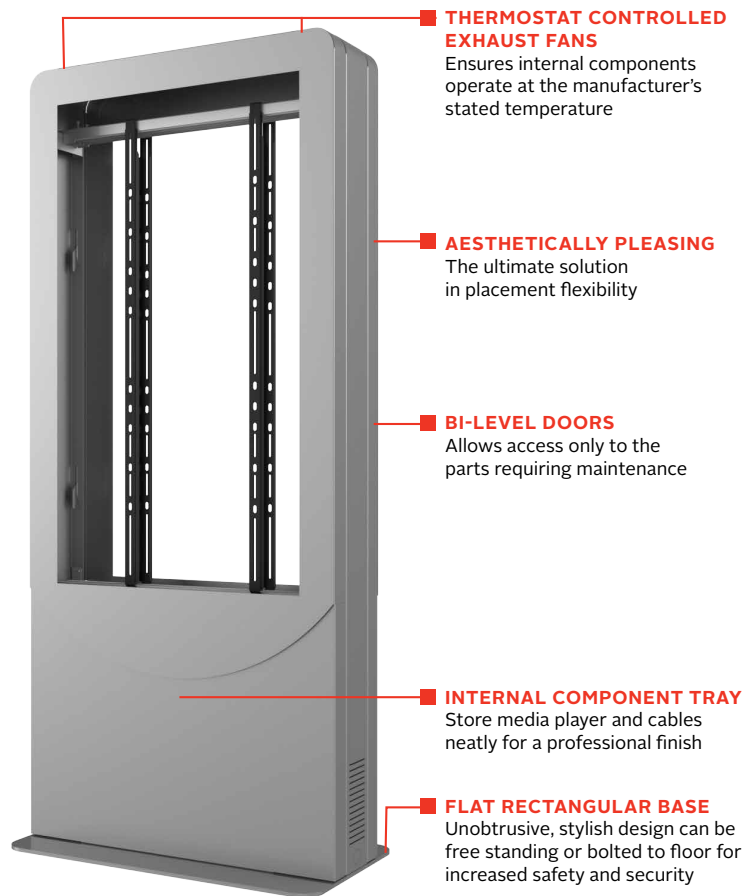

KIPC2565B-3(-S)

Max Load
125lb (56kg)
Per Display

Portrait Back-to-Back Kiosk

Fits most 65" displays less than 3" (76mm) deep

Make a statement with Peerless-AV's versatile digital signage kiosk. Designed to support two ultra-thin or thicker commercial displays, this kiosk accentuates the sleek look of the flat panel displays, while providing ample space to integrate a media player, interactive touch system, camera, etc., to create a complete interactive kiosk experience. Paired with a wide range of aesthetic options, this modular line of kiosks makes it easy to execute any advertising or branding strategy.

- Accommodates ultra-thin or deeper commercial displays up to 3" (76mm) thick, while accentuating the slim, curvature kiosk design
- Designed with architectural aluminum and a 3/8" steel base plate that provides stability, strength and corrosion resistance
- Two thermostat controlled fans quietly exhaust heat from inside the kiosk, ensuring proper airflow
- Six outlet, UL- and cUL-approved surge suppressor with 6' cord to protect voltage-sensitive components from damaging power surges
- Internal micro-adjustments allow for quick positioning of display within the kiosk window for flush alignment
- Secured doors allow convenient access to the display, media player and other internal components for easy installation and maintenance
- Stand-alone or fully integrated with display, audio components, media player and input components
- Supports a wide range of aesthetic options including multiple colors, vinyl wraps, etc. to best match the environment or promote brand strategy
- Pre-assembled to simplify installation of entire solution
- High-performance, premium powder coat finish protects the unit and extends the product lifespan

Height Adjustability

Depth Adjustability

Keyed-Alike Cam Locks

Component Tray & Shelf

Custom Colors Available

RoHS

TAA
COMPLIANT

Please visit peerless-av.com/en-us/patents for patent information.