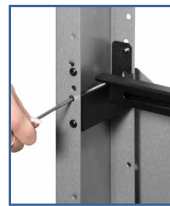

Depth Adjustability