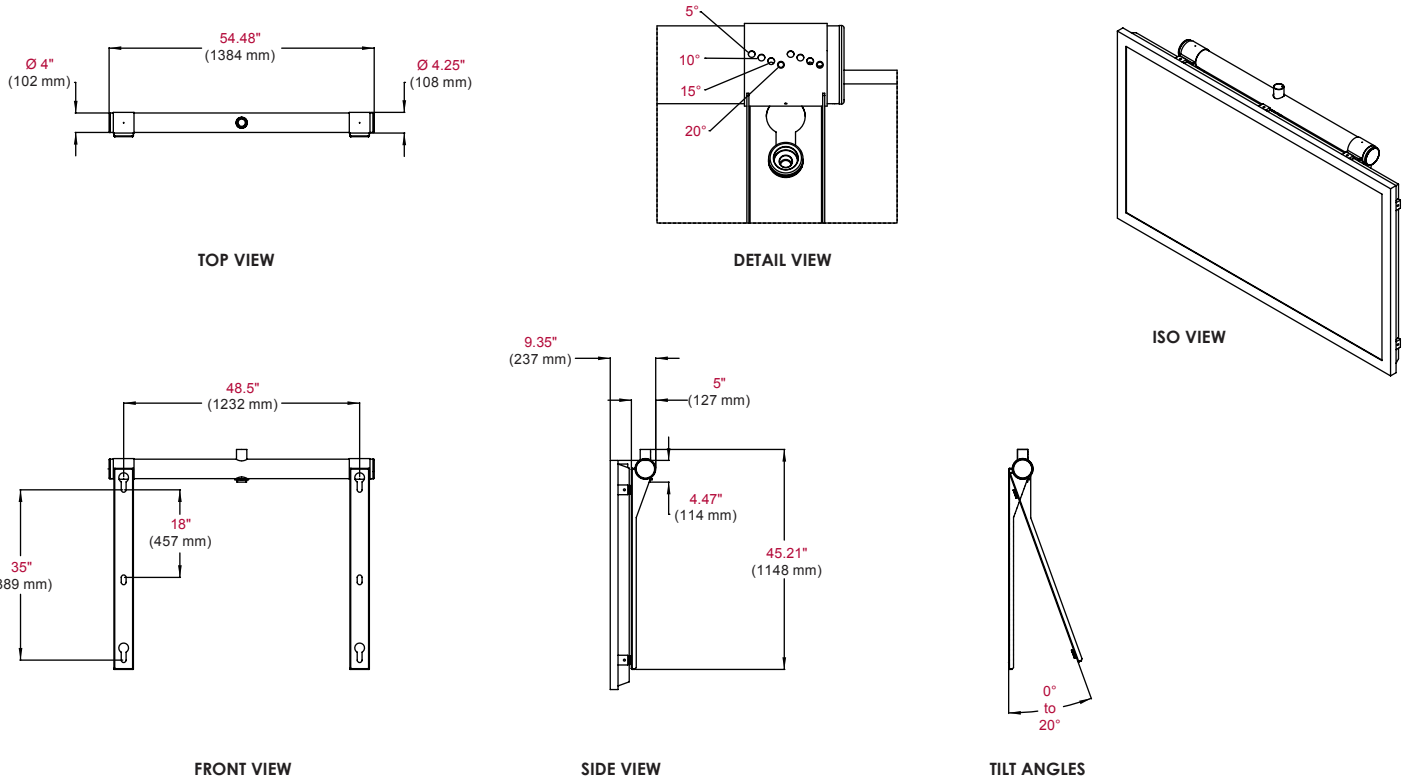

PANA-85CEIL: Ceiling Mount for Panasonic TH-85PF12U/ TH-85PF12E Flat Panel Screens

Product Specifications

	DIMENSIONS (W x H x D)	PRODUCT WEIGHT	LOAD CAPACITY	FINISH	AVAILABLE COLORS
PANA-85CEIL	54.0" x 43.0" x 5.0" (1372 x 1092 x 127mm)	33lb (15kg)	300lb (136kg)	Powder coat	Matte black

Package Specifications

	PACKAGE SIZE (W x H x D)	PACKAGE SHIP WEIGHT	PACKAGE UPC CODE	PACKAGE CONTENTS	UNITS IN PACKAGE
PANA-85CEIL	67.25" x 17.13" x 4.38" (1708 x 435 x 111mm)	38lb (17kg)	735029268167	Cross support tube, tilt brackets (2), mounting hardware and end caps	1

All dimensions = inch (mm)

ARCHITECTS SPECIFICATIONS

The Ceiling Mount for the Panasonic TH-85PF12U television shall be a Peerless model PANA-85CEIL and shall be located where indicated on the plans. It shall be constructed of heavy gauge cold rolled steel. Assembly and installation shall be done according to instructions provided by the manufacturer.

205 Westwood Ave, Long Branch, NJ 07740
Phone: 866-94 BOARDS (26273) / (732)-222-1511
Fax: (732)-222-7088 | E-mail: sales@touchboards.com