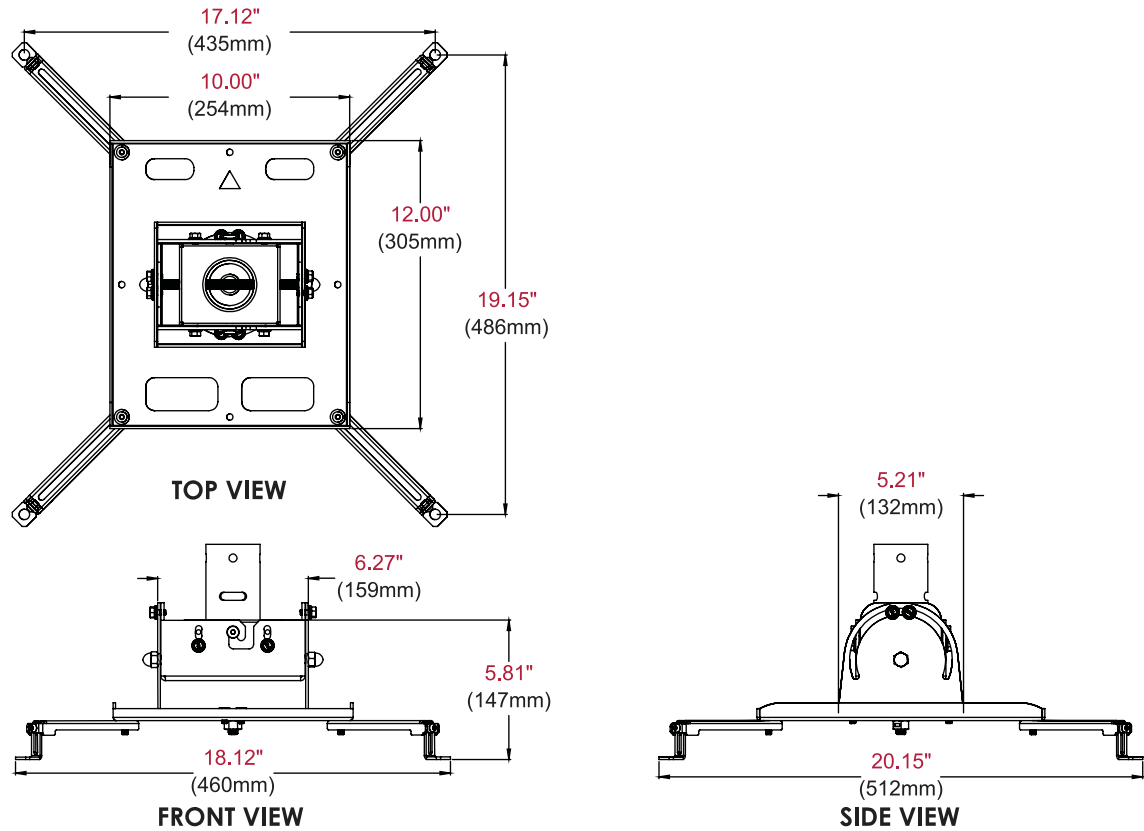

- Pre-assembled design reduces installation time
- Includes six universal mounting legs (four preinstalled)
- Universal adaptor plate extends up to a 25.5" (648mm) mounting pattern to accommodate most projector models
- Cable management allows cables to be routed through the mount and out of sight
- Simple Hook-and-Hang™ design eases the installation of heavy projectors
- PJR125-POR works with Peerless-AV® ADD%, AEC%, EXT%, MOD% extension columns

RoHS

PJR125-POR Universal Portrait Projector Mount for Projectors up to 125lb (56.7kg)

Product Specifications

	DIMENSIONS (W x H x D)	PRODUCT WEIGHT	LOAD CAPACITY	FINISH	AVAILABLE COLORS
PJR125-POR	18.12" x 8.97" x 20.15" (460 x 228 x 512mm)	11.0lb (4.99kg)	125lb (56.7kg)	Powder Coat	Black

Package Specifications

	PACKAGE SIZE (W x H x D)	PACKAGE SHIP WEIGHT	PACKAGE UPC CODE	PACKAGE CONTENTS	UNITS IN PACKAGE
PJR125-POR	16.00" x 12.00" x 14.00" (406 x 305 x 356mm)	13.0lb (5.90kg)	735029324911	Projector Mount, Mounting Hardware & Instructions	1

All dimensions = inch (mm)

Architect Specifications

The Universal Portrait Projector Mount shall be a Peerless-AV model PJR125-POR and shall be located where indicated on the plans. Assembly and installation shall be done according to instructions provided by the manufacturer.