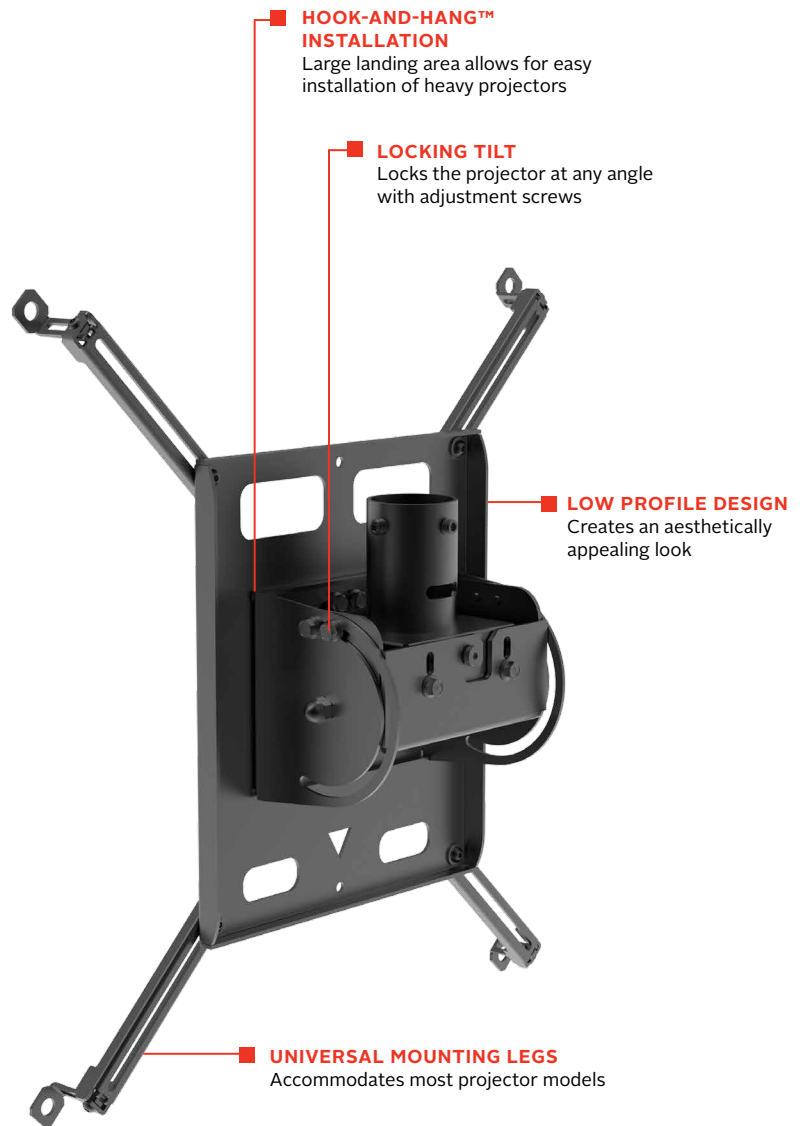

PJR125-POR

Max load
125lb (56.7kg)

Landscape Orientation

±100°
Pitch

±6°
Roll

360°
Swivel

Portrait Orientation

±20°
Pitch

±100°
Roll

360°
Swivel

Floor Orientation

+10/-190°
Pitch

±20°
Roll

360°
Swivel

Universal Portrait Projector Mount

FOR PROJECTORS UP TO 125LB (56.7KG)

Peerless-AV's Universal Portrait Projector Mount is the perfect mounting solution for holding a projector in multiple orientations. Whether the projector is needed in portrait orientation for digital signage, or positioned toward the floor in an interactive exhibit in a museum, the PJR125-POR provides mounting flexibility. The tilt, roll and swivel features are all lockable to prevent even the smallest shift of the image. Six universal legs provide additional support for projectors with more than four mounting holes and are completely adjustable. The Hook-and-Hang™ feature provides a large landing area when securing a projector to the mount and takes the weight off the installer while they are making adjustments.

- Pre-assembled design reduces installation time
- Includes six universal mounting legs (four preinstalled)
- Universal adaptor plate extends up to a 25.5" (648mm) mounting pattern to accommodate most projector models
- Cable management allows cables to be routed through the mount and out of sight
- Simple Hook-and-Hang™ design eases the installation of heavy projectors
- PJR125-POR works with Peerless-AV® ADD%, AEC%, EXT%, MOD% extension columns