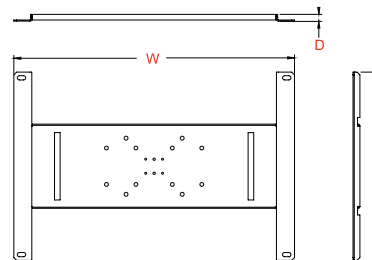

Compatible with:

Many Peerless-AV® Display Mounts
Contact Peerless-AV Customer Care for more information.

MODEL	H	W	D
PLP-V100	5.92" (150mm)	10.25" (260mm)	.75" (19mm)
PLP-V2x1	9.00" (228mm)	10.51" (266mm)	.94" (23mm)

MODEL	H	W	D
PLP-V2X2	8.79" (223mm)	9.38" (238mm)	.60" (15mm)
PLP-V3X2	8.89" (225mm)	12.79" (324mm)	.60" (15mm)
PLP-V3X3	12.63" (320mm)	13.03" (330mm)	.60" (15mm)
PLP-V4X2	8.92" (226mm)	16.78" (426mm)	.60" (15mm)
PLP-V4X3	12.83" (326mm)	16.72" (424mm)	.60" (15mm)
PLP-V4X4	16.63" (422mm)	16.91" (429mm)	.60" (15mm)
PLP-V6X2	11.75" (298mm)	25.15" (638mm)	.60" (15mm)
PLP-V6X4	16.77" (426mm)	25.00" (635mm)	.60" (15mm)
PLP-V6X5	25.33" (643mm)	21.00" (533mm)	.50" (13mm)
PLP-V6X6	24.62" (625mm)	25.33" (643mm)	.60" (15mm)
PLP-V8X4	32.76" (832mm)	17.00" (431mm)	.60" (15mm)
PLP-V9X6	24.62" (625mm)	37.04" (941mm)	.60" (15mm)

All dimensions = inch (mm)

Architect Specifications

The PLP Dedicated Adaptor Plate shall be a Peerless-AV model PLP-V100, PLP-V2X1, PLP-V2X2, PLP-V3X2, PLP-V3X3, PLP-V4X2, PLP-V4X3, PLP-V4X4, PLP-V6X2, PLP-V6X4, PLP-V6X6, PLP-V8X4 or PLP-V9X6 and shall be located where indicated on the plans. Assembly and installation shall be done according to instructions provided by the manufacturer.

Visit peerless-av.com to see the complete line of AV solutions from Peerless-AV, including outdoor displays, wireless, kiosks, digital audio, display mounts, projector mounts, carts/stands, and a full assortment of accessories.

Peerless-AV
2300 White Oak Circle
Aurora, IL 60502 USA
(800) 865-2112
(630) 375-5100
Fax: (800) 359-6500

Peerless-AV EMEA
Unit 3 Watford Interchange
Colonial Way, Watford
Herts, WD24 4WP
United Kingdom
+44 (0) 1923 200100
Fax: +44 (0) 1923 200101

Peerless-AV Latin America
Ave de las Industrias 413
Parque Industrial Escobedo
Escobedo, N.L.,
Mexico 66062
+52 (81) 8384-8300
Fax: +52 (81) 8384-8360

peerless-AV®
Driving Technology Through Innovation