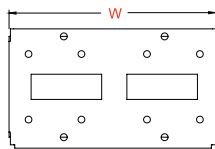

Compatible with:

Many Peerless-AV® Display Mounts
Contact Peerless-AV Customer Care for more information.

MODEL	H	W	D
PLP-V100	5.92" (150mm)	10.25" (260mm)	.75" (19mm)
PLP-V2x1	9.00" (228mm)	10.51" (266mm)	.94" (23mm)

MODEL	H	W	D
PLP-V2X2	8.79" (223mm)	9.38" (238mm)	.60" (15mm)
PLP-V3X2	8.89" (225mm)	12.79" (324mm)	.60" (15mm)
PLP-V3X3	12.63" (320mm)	13.03" (330mm)	.60" (15mm)
PLP-V4X2	8.92" (226mm)	16.78" (426mm)	.60" (15mm)
PLP-V4X3	12.83" (326mm)	16.72" (424mm)	.60" (15mm)
PLP-V4X4	16.63" (422mm)	16.91" (429mm)	.60" (15mm)
PLP-V6X2	11.75" (298mm)	25.15" (638mm)	.60" (15mm)
PLP-V6X4	16.77" (426mm)	25.00" (635mm)	.60" (15mm)
PLP-V6X5	25.33" (643mm)	21.00" (533mm)	.50" (13mm)
PLP-V6X6	24.62" (625mm)	25.33" (643mm)	.60" (15mm)
PLP-V8X4	32.76" (832mm)	17.00" (431mm)	.60" (15mm)
PLP-V9X6	24.62" (625mm)	37.04" (941mm)	.60" (15mm)

All dimensions = inch (mm)

Architect Specifications

The PLP Dedicated Adaptor Plate shall be a Peerless-AV model PLP-V100, PLP-V2X1, PLP-V2X2, PLP-V3X2, PLP-V3X3, PLP-V4X2, PLP-V4X3, PLP-V4X4, PLP-V6X2, PLP-V6X4, PLP-V6X6, PLP-V8X4 or PLP-V9X6 and shall be located where indicated on the plans. Assembly and installation shall be done according to instructions provided by the manufacturer.

Visit peerless-av.com to see the complete line of AV solutions from Peerless-AV, including outdoor displays, wireless, kiosks, digital audio, display mounts, projector mounts, carts/stands, and a full assortment of accessories.

Peerless-AV
2300 White Oak Circle
Aurora, IL 60502 USA
(800) 865-2112
(630) 375-5100
Fax: (800) 359-6500

Peerless-AV EMEA
Unit 3 Watford Interchange
Colonial Way, Watford
Herts, WD24 4WP
United Kingdom
+44 (0) 1923 200100
Fax: +44 (0) 1923 200101

Peerless-AV Latin America
Ave de las Industrias 413
Parque Industrial Escobedo
Escobedo, N.L.,
Mexico 66062
+52 (81) 8384-8300
Fax: +52 (81) 8384-8360

peerless-AV®
Driving Technology Through Innovation