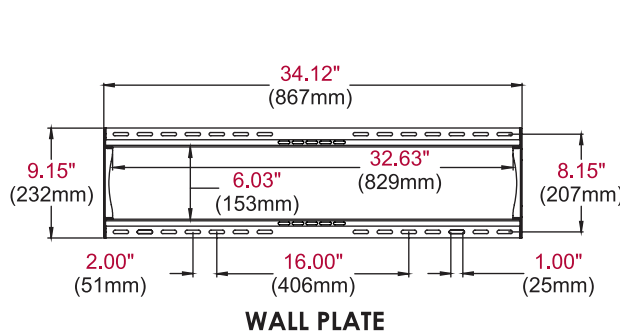

PT660	Paramount™ Universal Tilt Wall Mount for 39" to 90" Displays

Product Specifications

	DIMENSIONS (W x H x D)	PRODUCT WEIGHT	LOAD CAPACITY	FINISH	AVAILABLE COLORS
PT660	36.87" x 16.89" x 2.63"-5.50" (936 x 429 x 67-139mm)	8.50lb (3.86kg)	200lb (91kg)	Scratch resistant fused epoxy	Gloss black

Package Specifications

	PACKAGE SIZE (W x H x D)	PACKAGE SHIP WEIGHT	PACKAGE UPC CODE	PACKAGE CONTENTS	UNITS IN PACKAGE
PT660	36.42" x 2.95" x 10.71" (925 x 75 x 272mm)	10.70lb (4.85kg)	735029254898	Wall mount, wall and display installation hardware, installation instructions	1

Accessories

ACC415: Metal Stud Fastener Kit

All dimensions = inch (mm)

Architect Specifications

The Paramount™ Tilt Wall Mount shall be a Peerless-AV model PT660 and shall be located where indicated on the plans. Assembly and installation shall be done according to instructions provided by the manufacturer.

205 Westwood Ave, Long Branch, NJ 07740
Phone: 866-94 BOARDS (26273) / (732)-222-1511
Fax: (732)-222-7088 | E-mail: sales@touchboards.com

Visit peerless-av.com to see the complete line of AV solutions from Peerless-AV, including outdoor displays, wireless, kiosks, digital audio, display mounts, projector mounts, carts/stands, and a full assortment of accessories.

Peerless-AV
2300 White Oak Circle
Aurora, IL 60502 USA
(800) 865-2112
(630) 375-5100
Fax: (800) 359-6500

Peerless-AV Europe
Unit 3 Watford Interchange
Colonial Way, Watford
Herts, WD24 4WP
United Kingdom
+44 (0) 1923 200100
Fax: +44 (0) 1923 200101

Peerless-AV de México
Ave de las Industrias 413
Parque Industrial Escobedo
Escobedo, N.L.,
Mexico 66050
+52 (81) 8384-8300
Fax: +52 (81) 8384-8360