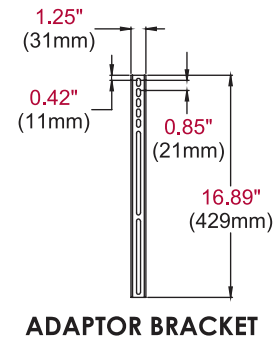

PT660	Paramount™ Universal Tilt Wall Mount for 39" to 90" Displays

Product Specifications

	DIMENSIONS (W x H x D)	PRODUCT WEIGHT	LOAD CAPACITY	FINISH	AVAILABLE COLORS
PT660	36.87" x 16.89" x 2.63"-5.50" (936 x 429 x 67-139mm)	8.50lb (3.86kg)	200lb (91kg)	Scratch resistant fused epoxy	Gloss black

Package Specifications

	PACKAGE SIZE (W x H x D)	PACKAGE SHIP WEIGHT	PACKAGE UPC CODE	PACKAGE CONTENTS	UNITS IN PACKAGE
PT660	36.42" x 2.95" x 10.71" (925 x 75 x 272mm)	10.70lb (4.85kg)	735029254898	Wall mount, wall and display installation hardware, installation instructions	1

Accessories

ACC415: Metal Stud Fastener Kit

All dimensions = inch (mm)