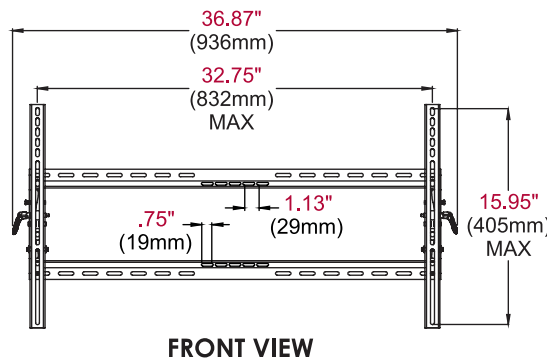

PT660	Paramount™ Universal Tilt Wall Mount for 39" to 90" Displays

Product Specifications

	DIMENSIONS (W x H x D)	PRODUCT WEIGHT	LOAD CAPACITY	FINISH	AVAILABLE COLORS
PT660	36.87" x 16.89" x 2.63"-5.50" (936 x 429 x 67-139mm)	8.50lb (3.86kg)	200lb (91kg)	Scratch resistant fused epoxy	Gloss black

Package Specifications

	PACKAGE SIZE (W x H x D)	PACKAGE SHIP WEIGHT	PACKAGE UPC CODE	PACKAGE CONTENTS	UNITS IN PACKAGE
PT660	36.42" x 2.95" x 10.71" (925 x 75 x 272mm)	10.70lb (4.85kg)	735029254898	Wall mount, wall and display installation hardware, installation instructions	1

Accessories

ACC415: Metal Stud Fastener Kit

All dimensions = inch (mm)

Architect Specifications

The Paramount™ Tilt Wall Mount shall be a Peerless-AV model PT660 and shall be located where indicated on the plans. Assembly and installation shall be done according to instructions provided by the manufacturer.

205 Westwood Ave, Long Branch, NJ 07740
Phone: 866-94 BOARDS (26273) / (732)-222-1511
Fax: (732)-222-7088 | E-mail: sales@touchboards.com

Visit peerless-av.com to see the complete line of AV solutions from Peerless-AV, including outdoor displays, wireless, kiosks, digital audio, display mounts, projector mounts, carts/stands, and a full assortment of accessories.

Peerless-AV
2300 White Oak Circle
Aurora, IL 60502 USA
(800) 865-2112
(630) 375-5100
Fax: (800) 359-6500

Peerless-AV Europe
Unit 3 Watford Interchange
Colonial Way, Watford
Herts, WD24 4WP
United Kingdom
+44 (0) 1923 200100
Fax: +44 (0) 1923 200101

Peerless-AV de México
Ave de las Industrias 413
Parque Industrial Escobedo
Escobedo, N.L.,
Mexico 66050
+52 (81) 8384-8300
Fax: +52 (81) 8384-8360