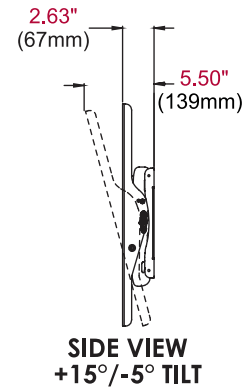

PT660	Paramount™ Universal Tilt Wall Mount for 39" to 90" Displays

Product Specifications

	DIMENSIONS (W x H x D)	PRODUCT WEIGHT	LOAD CAPACITY	FINISH	AVAILABLE COLORS
PT660	36.87" x 16.89" x 2.63"-5.50" (936 x 429 x 67-139mm)	8.50lb (3.86kg)	200lb (91kg)	Scratch resistant fused epoxy	Gloss black

Package Specifications

	PACKAGE SIZE (W x H x D)	PACKAGE SHIP WEIGHT	PACKAGE UPC CODE	PACKAGE CONTENTS	UNITS IN PACKAGE
PT660	36.42" x 2.95" x 10.71" (925 x 75 x 272mm)	10.70lb (4.85kg)	735029254898	Wall mount, wall and display installation hardware, installation instructions	1

Accessories

ACC415: Metal Stud Fastener Kit

All dimensions = inch (mm)