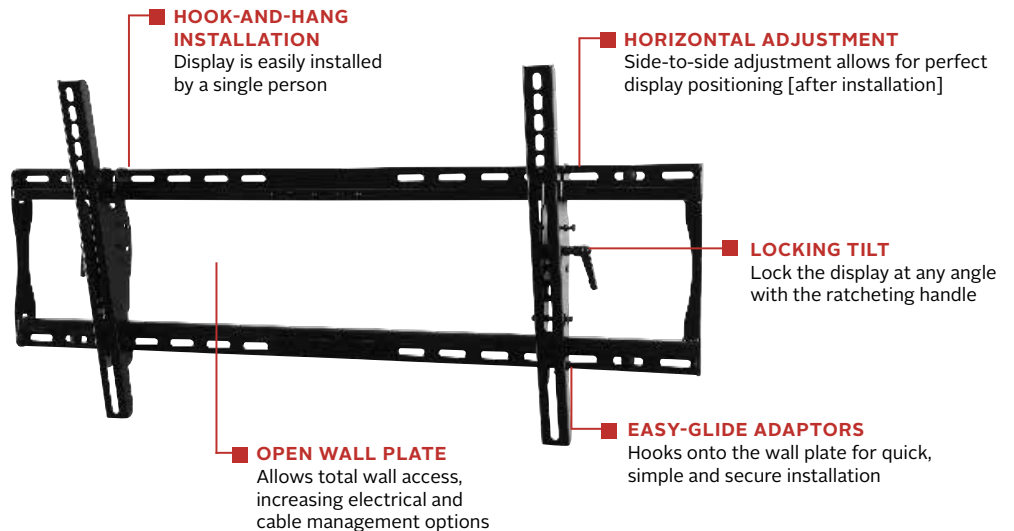

PT660

Display size
39"- 90"

Max load
200lb (91kg)

PARAMOUNT™

Universal Tilt Wall Mount

FOR 39" TO 90" DISPLAYS

The Paramount™ series wall mounts provide versatile and multi-functional features. With PT660, a low-profile design positions the display just 2.63" (67mm) from the wall. The Hook-and-Hang™ system offers easy, one-person installation of the display. The Easy-Glide™ adaptors hook onto the wall plate for a quick, simple, and secure installation. Achieve perfect positioning of the display with the side-to-side adjustment after installation. A ratcheting handle provides locking tilt capability for quick adjustments to the amount of tilt, reducing glare and optimizing the viewing angle. Lock the tilt angle at installation to prevent tampering or moving with the IncreLok™ tilt technology.

Additional Features

- ✓ Universal mount fits displays with mounting patterns up to 832 x 405mm (32.75" W x 15.95" H)
- ✓ Adjustable 15° forward tilt and 5° backward tilt for finding the optimal viewing angle
- ✓ Easy-Grip™ ratcheting handle locks tilt angle into place
- ✓ Included IncreLok™ feature offers fixed tilt lock in 5° increments when used
- ✓ Horizontal display adjustment up to 8.00" (203mm) for centering display on wall
- ✓ Mounts to wood studs, concrete, cinder block or metal studs (metal stud accessory required)
- ✓ Includes all necessary wall and display attachment hardware
- ✓ Design is UL listed and tested to four times stated load capacity

The PT660's adjustable viewing feature provides 15° of forward tilt and 5° backward tilt, creating the most optimal viewing angle.

+15°/-5° of tilt for versatile viewing angles

Please visit peerless-av.com/en-us/patents for patent information.