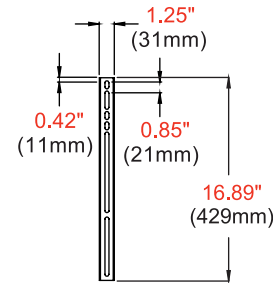

- Universal mount fits displays with mounting patterns up to 742 x 405mm (29.21" W x 15.95" H) and accommodates up to 600 x 400mm VESA® patterns
- Low-profile design holds display only 1.20" (30mm)
- Up to 0.25" (6mm) of vertical adjustment on each universal display adaptor bracket for post-installation leveling and height adjustment fine-tuning
- Horizontal display adjustment up to 8.00" (203mm) for centering display on wall
- Includes all necessary wall and display attachment hardware
- Integrated security options available
- Design is UL listed and tested to four times stated load capacity
- For mounts requiring theft resistant hardware, installed with security tool (included), please purchase SF650
- For mounts requiring standard hardware, installed with a Philips screwdriver, please purchase SF650P

SF650P	SmartMount® Universal Flat Wall Mount for 39" to 75" Displays - Standard Models
SF650	SmartMount® Universal Flat Wall Mount for 39" to 75" Displays - Security Models

Product Specifications

	DIMENSIONS (W x H x D)	PRODUCT WEIGHT	LOAD CAPACITY	FINISH	AVAILABLE COLORS
SF650(P)	30.87" x 16.89" x 1.20" (784 x 429 x 30mm)	5.30lb (2.40kg)	175lb (79kg)	Scratch Resistant Fused Epoxy	Semi-Gloss Black

Package Specifications

	PACKAGE SIZE (W x H x D)	PACKAGE SHIP WEIGHT	PACKAGE UPC CODE	PACKAGE CONTENTS	UNITS IN PACKAGE
SF650(P)	33.19" x 1.57" x 10.71" (843 x 40 x 272mm)	7.15lb (3.24kg)	SF650: 735029250340 SF650P: 735029250364	Wall Mount, Wall and Display Installation Hardware, Installation Instructions	1

All dimensions = inch (mm)

WALL PLATE

VERTICAL ADAPTOR

FRONT VIEW

SIDE VIEW

Architect Specifications

The SmartMount® Universal Flat Wall Mount shall be a Peerless-AV model SF650(P) and shall be located where indicated on the plans. Assembly and installation shall be done according to instructions provided by the manufacturer.