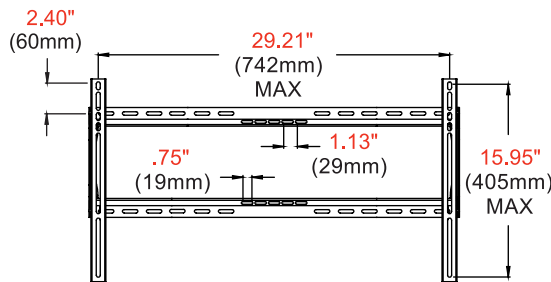

- Universal mount fits displays with mounting patterns up to 742 x 405mm (29.21" W x 15.95" H) and accommodates up to 600 x 400mm VESA® patterns
- Low-profile design holds display only 1.20" (30mm)
- Up to 0.25" (6mm) of vertical adjustment on each universal display adaptor bracket for post-installation leveling and height adjustment fine-tuning
- Horizontal display adjustment up to 8.00" (203mm) for centering display on wall
- Includes all necessary wall and display attachment hardware
- Integrated security options available
- Design is UL listed and tested to four times stated load capacity
- For mounts requiring theft resistant hardware, installed with security tool (included), please purchase SF650
- For mounts requiring standard hardware, installed with a Philips screwdriver, please purchase SF650P

SF650P	SmartMount® Universal Flat Wall Mount for 39" to 75" Displays - Standard Models
SF650	SmartMount® Universal Flat Wall Mount for 39" to 75" Displays - Security Models

Product Specifications

	DIMENSIONS (W x H x D)	PRODUCT WEIGHT	LOAD CAPACITY	FINISH	AVAILABLE COLORS
SF650(P)	30.87" x 16.89" x 1.20" (784 x 429 x 30mm)	5.30lb (2.40kg)	175lb (79kg)	Scratch Resistant Fused Epoxy	Semi-Gloss Black

Package Specifications

	PACKAGE SIZE (W x H x D)	PACKAGE SHIP WEIGHT	PACKAGE UPC CODE	PACKAGE CONTENTS	UNITS IN PACKAGE
SF650(P)	33.19" x 1.57" x 10.71" (843 x 40 x 272mm)	7.15lb (3.24kg)	SF650: 735029250340 SF650P: 735029250364	Wall Mount, Wall and Display Installation Hardware, Installation Instructions	1

All dimensions = inch (mm)

WALL PLATE

VERTICAL ADAPTOR

FRONT VIEW

SIDE VIEW

Architect Specifications

The SmartMount® Universal Flat Wall Mount shall be a Peerless-AV model SF650(P) and shall be located where indicated on the plans. Assembly and installation shall be done according to instructions provided by the manufacturer.