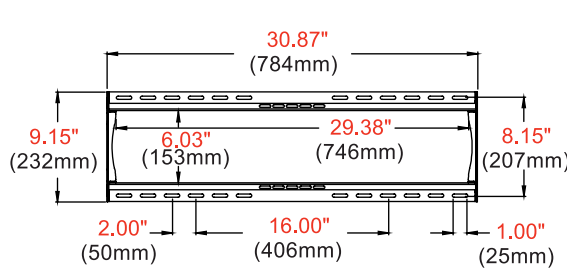

SF650P	SmartMount® Universal Flat Wall Mount for 39" to 75" Displays - Standard Models
SF650	SmartMount® Universal Flat Wall Mount for 39" to 75" Displays - Security Models

Product Specifications

	DIMENSIONS (W x H x D)	PRODUCT WEIGHT	LOAD CAPACITY	FINISH	AVAILABLE COLORS
SF650(P)	30.87" x 16.89" x 1.20" (784 x 429 x 30mm)	5.30lb (2.40kg)	175lb (79kg)	Scratch Resistant Fused Epoxy	Semi-Gloss Black

Package Specifications

	PACKAGE SIZE (W x H x D)	PACKAGE SHIP WEIGHT	PACKAGE UPC CODE	PACKAGE CONTENTS	UNITS IN PACKAGE
SF650(P)	33.19" x 1.57" x 10.71" (843 x 40 x 272mm)	7.15lb (3.24kg)	SF650: 735029250340 SF650P: 735029250364	Wall Mount, Wall and Display Installation Hardware, Installation Instructions	1

Accessories

ACC415: 4-pack Metal Stud Fastener Kit	ACC-WMVCs: Video Conferencing Shelf
ACC309: Video Conference Shelf	ESHV models: AV Wall Shelves
ACC-UCM: Universal AV Component Mount	IBA4-W: Easy Mount Recessed Low Voltage Cable Plate

All dimensions = inch (mm)

WALL PLATE