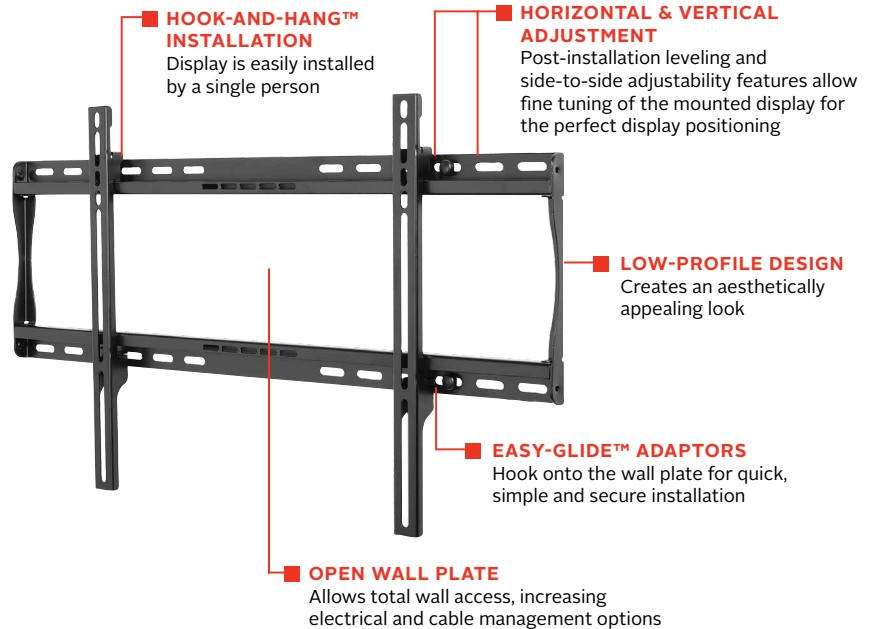

SF650(P)

Mounting Pattern
742 x 405mm
(29.21" x 15.95")

Max Load
175lb
(79kg)

SMARTMOUNT.

Universal Flat Wall Mount

FOR 39" TO 75" DISPLAYS

The SmartMount® Universal Flat Wall Mount series offers the most versatile installation features and mounting options. Horizontal and vertical adjustment abilities allow for post installation leveling and side-to-side positioning, making it easier than ever to find the perfect TV position. The SF650(P) models' low-profile design offers a sleek, aesthetically pleasing look to fit into any décor. Security screws provided in the SF650 models deter tampering and theft. The open wall plate design offers total wall access, increasing the electrical and cable management options. The display can now simply be installed by a single person with the Hook-and-Hang™ system. The Easy-Glide™ adaptors hook onto the wall plate for an overall quick, simple and secure installation.

- Universal mount fits displays with mounting patterns up to 742 x 405mm (29.21" W x 15.95" H) and accommodates up to 600 x 400mm VESA® patterns
- Low-profile design holds display only 1.20" (30mm)
- Up to 0.25" (6mm) of vertical adjustment on each universal display adaptor bracket for post-installation leveling and height adjustment fine-tuning
- Horizontal display adjustment up to 8.00" (203mm) for centering display on wall
- Includes all necessary wall and display attachment hardware
- Integrated security options available
- Design is UL listed and tested to four times stated load capacity
- For mounts requiring theft resistant hardware, installed with security tool (included), please purchase SF650
- For mounts requiring standard hardware, installed with a Philips screwdriver, please purchase SF650P