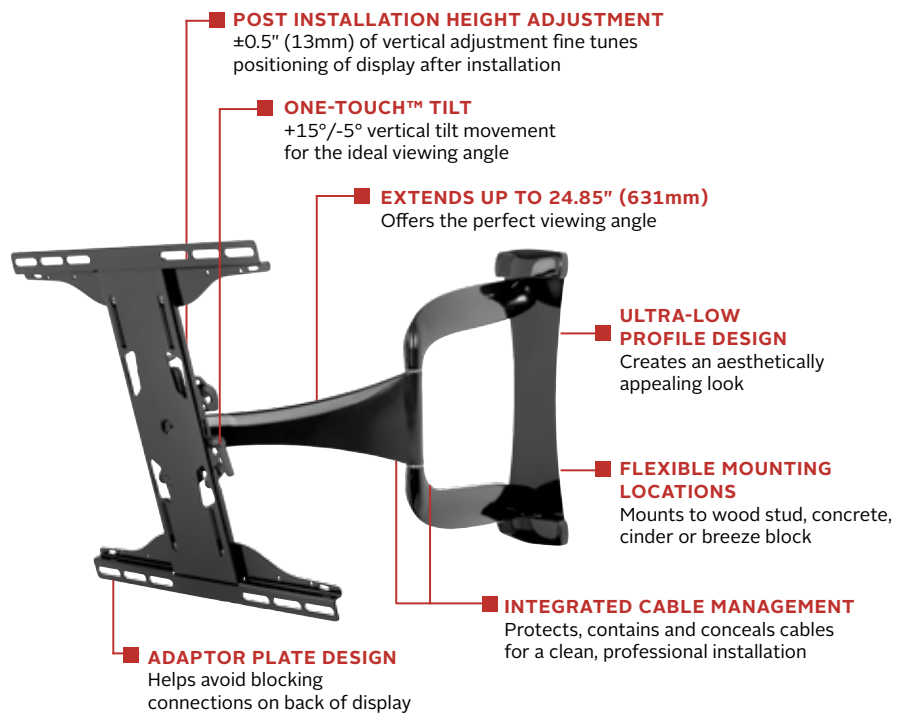

## SUA747PU

Display size  
**32" - 50"**

Max load  
**60lb (27kg)**

# DesignerSeries™ Universal Ultra Slim Articulating Wall Mount

FOR 32" TO 50" ULTRA-THIN DISPLAYS\*

One of the thinnest wall arm mounts on the market, the Peerless-AV® DesignerSeries™ Universal Ultra Slim Articulating Wall Mount is designed exclusively for ultra-thin displays. The SUA747PU is built to hold displays firmly in any position – landscape or portrait – while still offering an ultra-low profile. An innovative I-shaped adaptor plate makes it easy to access the back of the display, keeping hardware hidden, and features internal cable management, providing a clean, professional look that transitions smoothly from the wall to the display. With a gloss black finish, the SUA747PU matches any décor.

### Additional Features

- ✓ Arm retracts to 1.85" (47mm) and extends up to 24.85" (631mm) from wall
- ✓ One-Touch™ tilt mechanism allows adjustment of +15°/-5° without the use of tools
- ✓ Up to ±90° of side-to-side swivel
- ✓ Added ±5° of roll for post-installation display leveling without the use of tools
- ✓ Up to ±0.5" (13mm) of vertical adjustment for post-installation leveling and height adjustment fine-tuning
- ✓ Internal cable management provides clean, professional installation finish
- ✓ Universal mount fits displays with mounting patterns 200 x 100 to 400 x 400mm
- ✓ Landscape or portrait mounting options increases display versatility
- ✓ The I-Shaped Adaptor plate's innovative design helps avoid blocking connections on back of display

\* Designed for use with displays that are less than 3" (76mm) deep

Swivel, tilt, extend or retract the display for the perfect viewing angle

Integrated cable management keeps cords and cables out of the way