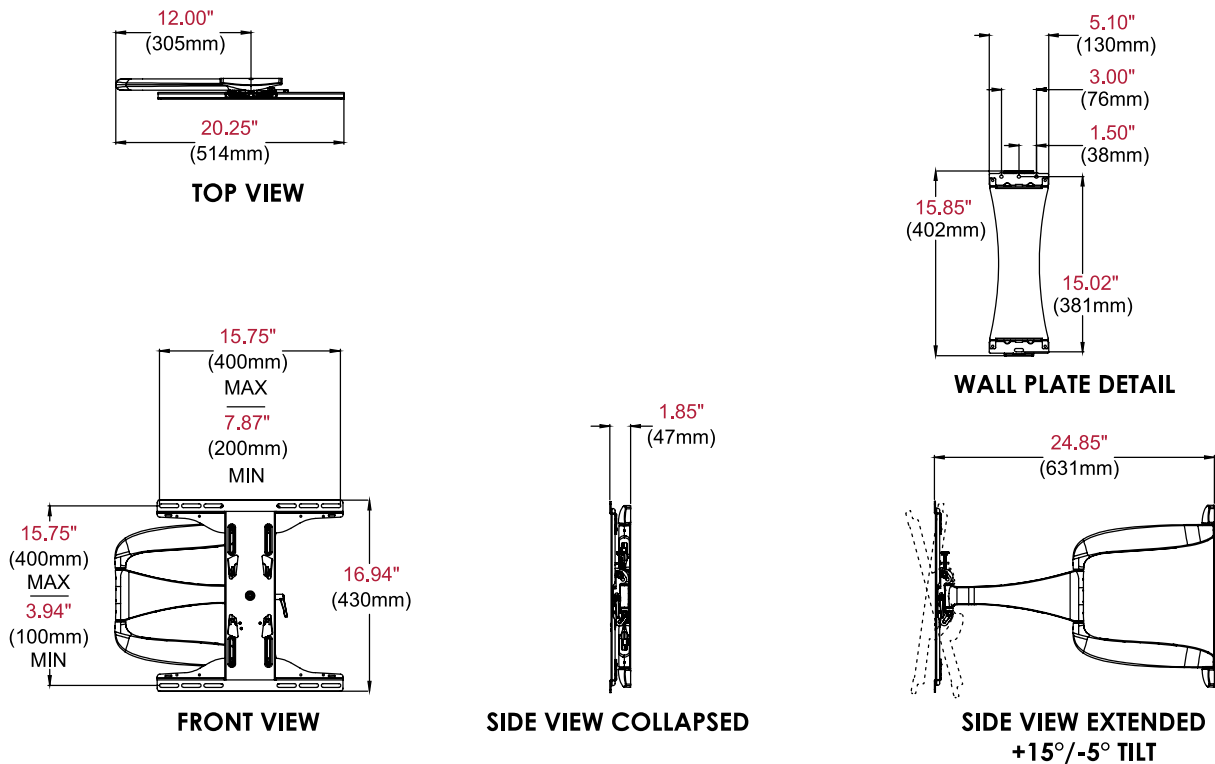

## Product Specifications

	DIMENSIONS (W x H x D)	PRODUCT WEIGHT	LOAD CAPACITY	FINISH	AVAILABLE COLORS
<b>SUA747PU</b>	20.25" x 16.94" x 1.85"-24.85" (514 x 430 x 47-631mm)	12.37lb (5.61kg)	60lb (27kg)	Scratch resistant fused epoxy	Gloss black

## Package Specifications

	PACKAGE SIZE (W x H x D)	PACKAGE SHIP WEIGHT	PACKAGE UPC CODE	PACKAGE CONTENTS	UNITS IN PACKAGE
<b>SUA747PU</b>	21.25" x 3.25" x 19.50" (540 x 86 x 495mm)	16.75lb (7.60kg)	735029306382	Wall mount, wall and display installation hardware, installation instructions	1

All dimensions = inch (mm)