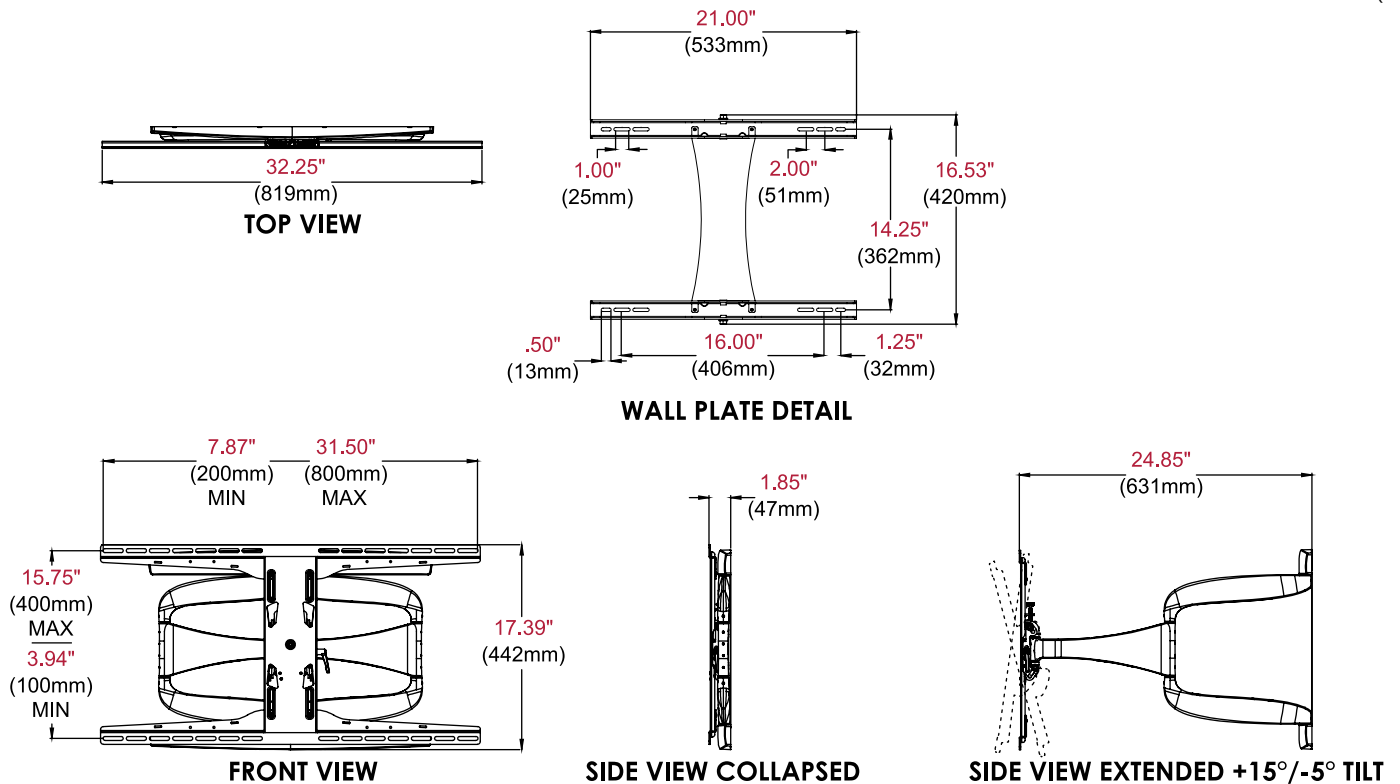

SUA771PU

DesignerSeries™ Universal Ultra Slim Articulating Wall Mount for 42" to 90" Ultra-Thin Displays*

* Designed for use with displays that are less than 3" (76mm) deep

Product Specifications

	DIMENSIONS (W x H x D)	PRODUCT WEIGHT	LOAD CAPACITY	FINISH	AVAILABLE COLORS
SUA771PU	32.25" x 17.39" x 1.85"-24.85" (819 x 442 x 47-631mm)	23.04lb (10.45kg)	125lb (57kg)	Scratch resistant fused epoxy	Gloss black

Package Specifications

	PACKAGE SIZE (W x H x D)	PACKAGE SHIP WEIGHT	PACKAGE UPC CODE	PACKAGE CONTENTS	UNITS IN PACKAGE
SUA771PU	41.00" x 4.00" x 23.75" (1041 x 102 x 603mm)	29.00lb (13.15kg)	735029306405	Wall mount, wall and display installation hardware, installation instructions	1

Accessories

- ACC925: Security Fasteners
- IBA2(AC)(-W), IBA3(AC)(-W): Recessed Cable Management and Power Storage Accessory Box
- IBA4-W: Easy Mount Recessed Low Voltage Cable Plate
- IBA5-W: Recessed Low Voltage Media Plate with Duplex Surge Suppressor
- ESHV models: AV Wall Shelves
- WSP756: Metal Stud Wall Plate

All dimensions = inch (mm)

Architect Specifications

The DesignerSeries™ Universal Ultra Slim Articulating Wall Mount shall be a Peerless-AV model SUA771PU and shall be located where indicated on the plans. Assembly and installation shall be done according to instructions provided by the manufacturer.

Visit peerless-av.com to see the complete line of AV solutions from Peerless-AV, including outdoor displays, wireless, kiosks, digital audio, display mounts, projector mounts, carts/stands, and a full assortment of accessories.

Peerless-AV
2300 White Oak Circle
Aurora, IL 60502 USA
(800) 865-2112
(630) 375-5100
Fax: (800) 359-6500

Peerless-AV Europe
Unit 3 Watford Interchange
Colonial Way, Watford
Herts, WD24 4WP
United Kingdom
+44 (0) 1923 200100
Fax: +44 (0) 1923 200101

Peerless-AV de México
Ave de las Industrias 413
Parque Industrial Escobedo
Escobedo, N.L.,
Mexico 66050
+52 (81) 8384-8300
Fax: +52 (81) 8384-8360