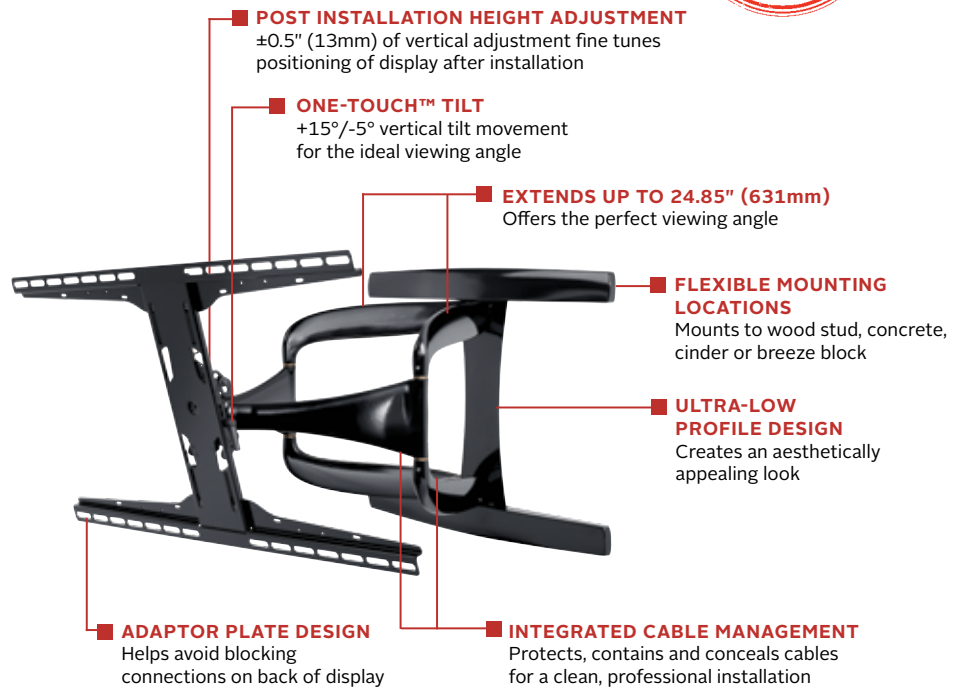

SUA771PU

Display size
42"- 90"

Max load
125lb (57kg)

DesignerSeries™ Universal Ultra Slim Articulating Wall Mount

FOR 42" TO 90" ULTRA-THIN DISPLAYS*

One of the thinnest wall arm mounts on the market, the Peerless-AV® DesignerSeries™ Universal Ultra Slim Articulating Wall Mount is designed exclusively for ultra-thin displays. Featuring a dual-arm construction, the SUA771PU is robust enough to hold larger displays firmly in any position – landscape or portrait – while still offering an ultra-low profile. An innovative I-shaped adaptor plate makes it easy to access the back of the display, keeping hardware hidden, and features internal cable management, providing a clean, professional look that transitions smoothly from the wall to the display. With a gloss black finish, the SUA771PU matches any décor.

Full-motion capabilities allow you to swivel, tilt, extend or retract your display for the perfect viewing angle.

Additional Features

- ✓ Dual-arm design enhances the stability of the articulating motion
- ✓ Arms retract to 1.85" (47mm) and extend up to 24.85" (631mm) from wall
- ✓ One-Touch™ tilt mechanism allows adjustment of +15°/-5° without the use of tools
- ✓ Up to ±72.5° of side-to-side swivel
- ✓ Added ±5° of roll for post-installation display leveling without the use of tools
- ✓ Up to ±0.5" (13mm) of vertical adjustment for post-installation leveling and height adjustment fine-tuning
- ✓ Internal cable management provides clean, professional installation finish
- ✓ Universal mount fits displays with mounting patterns 200 x 100 to 800 x 400mm
- ✓ Landscape or portrait mounting options increases display versatility
- ✓ The I-Shaped Adaptor plate's innovative design helps avoid blocking connections on back of display

* Designed for use with displays that are less than 3" (76mm) deep

Swivel, tilt, extend or retract the display for the perfect viewing angle

Integrated cable management keeps cords and cables out of the way