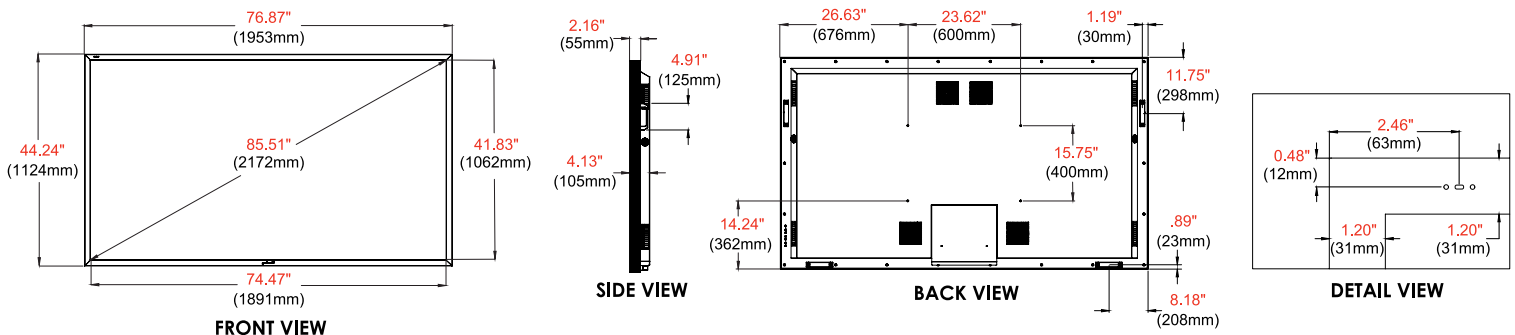

Mechanical

SIZE (W x H x D)	76.87" x 44.24" x 4.13" (1953 x 1124 x 105mm)
INPUT COMPARTMENT (W x H x D)	11.4" x 5.29" x 2.18" (290 x 134 x 55mm)
VESA® PATTERN	600 x 400mm
NET WEIGHT	163lb (74kg)
COLOR	Black

Input/Output Connections

TV INPUT	Coax, 75 ohm (x1)
VGA INPUT	15 pin D-SUB (x1)
HDMI INPUT	HDMI 2.0/HDCP 2.2 (x3), 480p, 720p, 1080i, 1080p, 2160p
DISPLAY PORT	DisplayPort (x1), 480i, 480p, 720p, 1080i, 1080p, 2160p
CVBS INPUT	3.5mm (x1), 480i
YPBPR INPUT	3.5mm (x1), 480i, 480p, 720p, 1080i
VGA STEREO AUDIO INPUT	3.5mm (x1)
AUDIO STEREO OUTPUT	5W + 5W, Analog 3.5mm Headphone Jack
USB 2.0	USB A (Female) (x1)
RS232	3.5mm TRS Jack (x1)
TOSLINK DIGITAL AUDIO OUTPUT	Optical (x1)
IR EXTENDER INPUT	3.5mm (x1)
IR EXTENDER OUTPUT (REPEATER)	3.5mm (x1)
5VDC 2.4A OUTPUT (USB POWER)	USB A (Female) (x1)
12VDC 2.5A OUTPUT	Barrel 2.5mm (ID), 5.5mm (OD) (x1)
AMBIENT LIGHT SENSOR EXTENDER INPUT	3.5mm (x1)

Package Specifications

	PACKAGE SIZE (W x H x D)	PACKAGE SHIP WEIGHT	PACKAGE UPC CODE	PACKAGE CONTENTS	UNITS IN PACKAGE
UV862 (With Mount on Skid)	88.00" x 56.00" x 28.00" (2235.2 x 1422.4 x 711.2mm)	285lb (129.27kg)	735029327974	Display, Universal Remote Control, Power Cord, Manual, Display Cover, IR Extender and Outdoor Flat Wall Mount	1

Accessories

ACCD-05K: 5V DC Power Kit	ACCD-ALG: Analog Accessory Kit	SPK-080: Xtreme™ Outdoor Soundbar
ACCD-12K: 12V DC Power Kit	ACCD-ALS: Ambient Light Sensor Extender	

All dimensions = inch (mm)

Architect Specifications

The UltraView™ UHD Outdoor TV shall be a Peerless-AV model UV862 and shall be located where indicated on the plans. Assembly and installation shall be done according to instructions provided by the manufacturer.

Visit peerless-av.com to see the complete line of AV solutions from Peerless-AV, including outdoor displays, kiosks, digital audio, display mounts, projector mounts, carts/stands, and a full assortment of accessories.

Peerless-AV
2300 White Oak Circle
Aurora, IL 60502 USA
(800) 865-2112
(630) 375-5100
Fax: (800) 359-6500

Peerless-AV EMEA
Unit 3 Watford Interchange
Colonial Way, Watford
Herts, WD24 4WP
United Kingdom
+44 (0) 1923 200100
Fax: +44 (0) 1923 200101

Peerless-AV Latin America
Av. de las Industrias 413
Parque Industrial Escobedo
General Escobedo, N.L.,
México, 66062
+52 (81) 8384-8300
Fax: +52 (81) 8384-8360