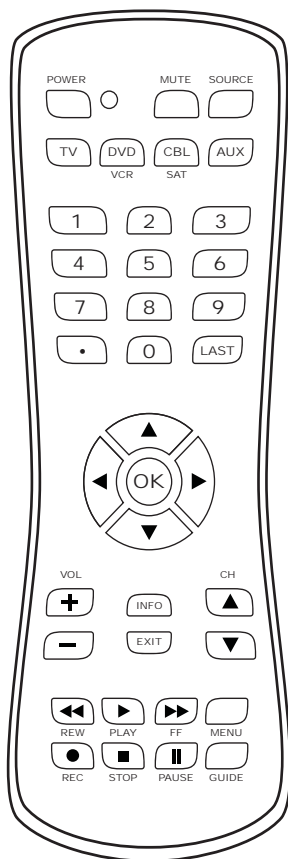

The Peerless-AV® Waterproof Universal Remote Control is pre-programmed with the latest library of codes, and designed to operate all Peerless-AV Outdoor Displays, the Peerless-AV Xtreme™ Outdoor Soundbar as well as third-party Satellite and Cable Boxes, Blu-ray Players and DVD Players, VCR's, Audio Equipment and various Automation Equipment.