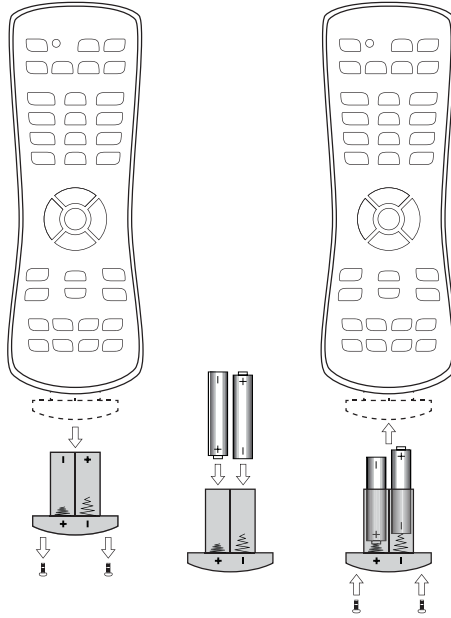

Battery Installation and Replacement

Note: The Peerless-AV Waterproof Universal Remote Control is supplied with batteries already installed.

If the Red LED light on the remote fails to illuminate when a button is pressed, the batteries may need to be replaced. Follow the directions below to replace the batteries.

Remove the two screws from the battery holder as shown. Pull the battery holder out of the bottom of the remote control and remove the batteries.

Insert two new 1.5V AAA batteries into the battery holder as shown. Ensure the positive and negative marks on the batteries are correctly oriented with the markings on the inside of the remote control's battery compartment.

Insert the battery holder back into the battery compartment of the remote control. Tighten both battery holder screws, making sure the screws are tightened all the way to maintain a waterproof seal (do not over tighten).