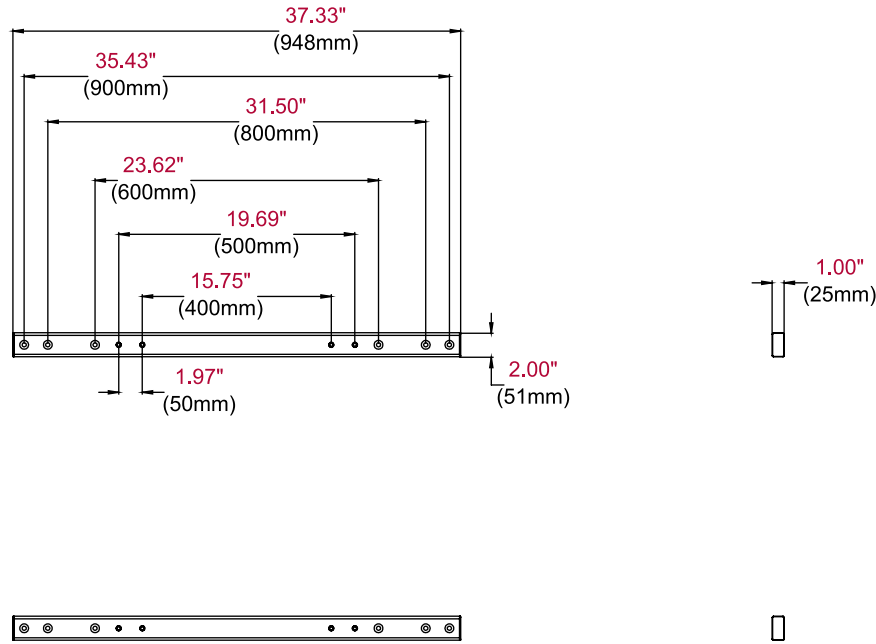

ACC-V900X

Display size
46"-98"

Max load
200lb (91kg)

Accessory Adaptor Rails

For VESA® 600, 800 and 900mm wide mounting patterns

Increase your mounts' compatibility with the ACC-V900X by Peerless-AV®. This low cost adaptor rail solution for displays with VESA® 600, 800 or 900mm wide mounting patterns allows the display to be mounted in either landscape or portrait orientation by reducing the width of the mounting hole pattern to 400 or 500mm.

Shown with DS-VW765-LAND mount (sold separately)

ACC-V900X Accessory Adaptor Rails for VESA® 600, 800 or 900mm wide mounting patterns

Product Specifications

	DIMENSIONS (W x H x D)	PRODUCT WEIGHT	LOAD CAPACITY	FINISH	AVAILABLE COLORS
ACC-V900X	37.33" x 1.00" x 2.00" (948 x 25 x 51mm)	13.0lb (5.9kg)	200lb (91kg) Be careful not to exceed the max load of the mount	Powder Coat	Black

Package Specifications

	PACKAGE SIZE (W x H x D)	PACKAGE SHIP WEIGHT	PACKAGE UPC CODE	PACKAGE CONTENTS	UNITS IN PACKAGE
ACC-V900X	38.5" x 3.75" x 3.75" (978 x 95 x 95mm)	14.5lb (6.6kg)	735029301868	Adaptor rails and mounting hardware	1

All dimensions = inch (mm)

FRONT VIEW

SIDE VIEW

Architect Specifications

The Accessory Adaptor Rails shall be a Peerless-AV model ACC-V900X and shall be located where indicated on the plans. Assembly and installation shall be done according to instructions provided by the manufacturer.