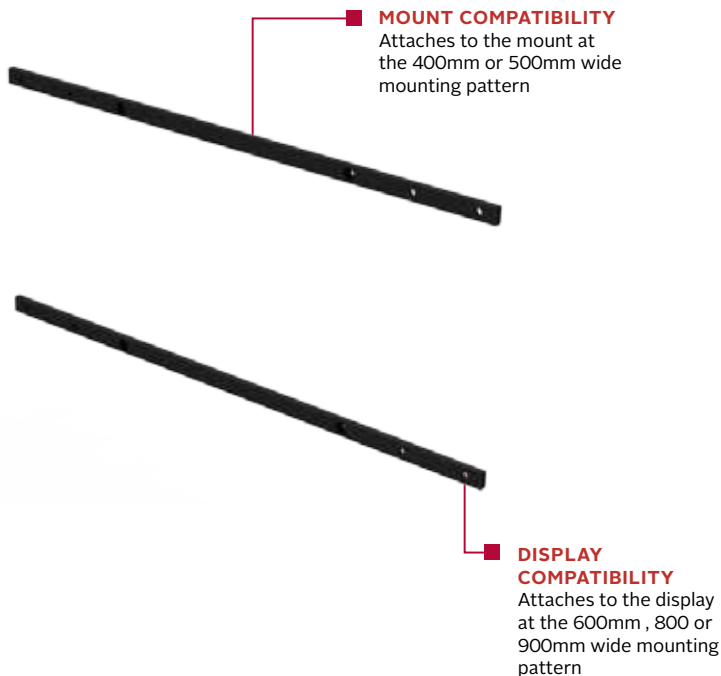

ACC-V900X

Display size
46"-98"

Max load
200lb (91kg)

Accessory Adaptor Rails

For VESA® 600, 800 and 900mm wide mounting patterns

Increase your mounts' compatibility with the ACC-V900X by Peerless-AV®. This low cost adaptor rail solution for displays with VESA® 600, 800 or 900mm wide mounting patterns allows the display to be mounted in either landscape or portrait orientation by reducing the width of the mounting hole pattern to 400 or 500mm.

Obtain mount compatibility by reducing the display VESA® pattern with the ACC-V900X.

Additional Features

- ✓ Adaptor rail solution for displays with 600, 800 and 900mm wide mounting patterns
- ✓ Attaches to the mounts with a 400 or 500mm wide mounting patterns
- ✓ Allows the display to be mounted in portrait or landscape
- ✓ Security hardware deters tampering and theft

Shown with DS-VW765-LAND mount (sold separately)

ACC-V900X Accessory Adaptor Rails for VESA® 600, 800 or 900mm wide mounting patterns

Product Specifications

	DIMENSIONS (W x H x D)	PRODUCT WEIGHT	LOAD CAPACITY	FINISH	AVAILABLE COLORS
ACC-V900X	37.33" x 1.00" x 2.00" (948 x 25 x 51mm)	13.0lb (5.9kg)	200lb (91kg) Be careful not to exceed the max load of the mount	Powder Coat	Black

Package Specifications

	PACKAGE SIZE (W x H x D)	PACKAGE SHIP WEIGHT	PACKAGE UPC CODE	PACKAGE CONTENTS	UNITS IN PACKAGE
ACC-V900X	38.5" x 3.75" x 3.75" (978 x 95 x 95mm)	14.5lb (6.6kg)	735029301868	Adaptor rails and mounting hardware	1