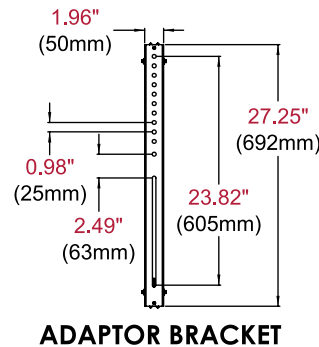

Full service access

Tool-less micro-adjustments

Wall plate spacers (sold separately)

DS-VW795-QR SmartMount® Full Service Video Wall Mount with Quick Release for 65" - 98" Displays

Product Specifications

	DIMENSIONS (W X H X D)	PRODUCT WEIGHT	LOAD CAPACITY	FINISH	AVAILABLE COLORS
DS-VW795-QR	32.73" x 28.04" x 3.68"-4.43" (831 x 712 x 93-113 mm)	40lb (18.1kg)	225lb (102kg)	Textured	Black

Package Specifications

	PACKAGE SIZE (W x H x D)	PACKAGE SHIP WEIGHT	PACKAGE UPC CODE	PACKAGE CONTENTS	UNITS IN PACKAGE
DS-VW795-QR	34.75" x 28.25" x 3.50" (883 x 718 x 89mm)	43lb (19.5kg)	735029301455	Wall mount assembly, mounting attachment rails, fasteners	1

Accessories

ACC-V800X: Adaptor for VESA® 800 x 400mm mounting patterns

All dimensions = inch (mm)

Architect Specifications

The Smartmount® Full Service Video Wall Mount with Quick Release shall be a Peerless-AV model DS-VW795-QR and shall be located where indicated on the plans. Assembly and installation shall be done according to instructions provided by the manufacturer.