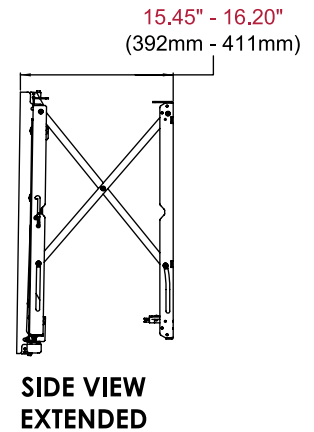

Full service access

Tool-less micro-adjustments

Wall plate spacers (sold separately)

DS-VW795-QR SmartMount® Full Service Video Wall Mount with Quick Release for 65" - 98" Displays

Product Specifications

	DIMENSIONS (W X H X D)	PRODUCT WEIGHT	LOAD CAPACITY	FINISH	AVAILABLE COLORS
DS-VW795-QR	32.73" x 28.04" x 3.68"-4.43" (831 x 712 x 93-113 mm)	40lb (18.1kg)	225lb (102kg)	Textured	Black

Package Specifications

	PACKAGE SIZE (W x H x D)	PACKAGE SHIP WEIGHT	PACKAGE UPC CODE	PACKAGE CONTENTS	UNITS IN PACKAGE
DS-VW795-QR	34.75" x 28.25" x 3.50" (883 x 718 x 89mm)	43lb (19.5kg)	735029301455	Wall mount assembly, mounting attachment rails, fasteners	1

Accessories

ACC-V800X: Adaptor for VESA® 800 x 400mm mounting patterns

All dimensions = inch (mm)

Architect Specifications

The Smartmount® Full Service Video Wall Mount with Quick Release shall be a Peerless-AV model DS-VW795-QR and shall be located where indicated on the plans. Assembly and installation shall be done according to instructions provided by the manufacturer.