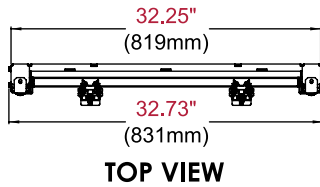

DS-VW795-QR SmartMount® Full Service Video Wall Mount with Quick Release for 65" - 98" Displays

Product Specifications

	DIMENSIONS (W X H X D)	PRODUCT WEIGHT	LOAD CAPACITY	FINISH	AVAILABLE COLORS
DS-VW795-QR	32.73" x 28.04" x 3.68"-4.43" (831 x 712 x 93-113 mm)	40lb (18.1kg)	225lb (102kg)	Textured	Black

Package Specifications

	PACKAGE SIZE (W x H x D)	PACKAGE SHIP WEIGHT	PACKAGE UPC CODE	PACKAGE CONTENTS	UNITS IN PACKAGE
DS-VW795-QR	34.75" x 28.25" x 3.50" (883 x 718 x 89mm)	43lb (19.5kg)	735029301455	Wall mount assembly, mounting attachment rails, fasteners	1

Accessories

ACC-V800X: Adaptor for VESA® 800 x 400mm mounting patterns

All dimensions = inch (mm)