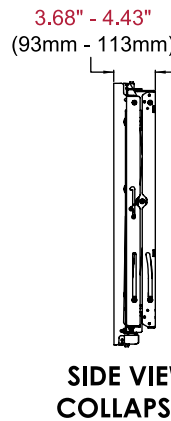

DS-VW795-QR SmartMount® Full Service Video Wall Mount with Quick Release for 65" - 98" Displays

Product Specifications

	DIMENSIONS (W X H X D)	PRODUCT WEIGHT	LOAD CAPACITY	FINISH	AVAILABLE COLORS
DS-VW795-QR	32.73" x 28.04" x 3.68"-4.43" (831 x 712 x 93-113 mm)	40lb (18.1kg)	225lb (102kg)	Textured	Black

Package Specifications

	PACKAGE SIZE (W x H x D)	PACKAGE SHIP WEIGHT	PACKAGE UPC CODE	PACKAGE CONTENTS	UNITS IN PACKAGE
DS-VW795-QR	34.75" x 28.25" x 3.50" (883 x 718 x 89mm)	43lb (19.5kg)	735029301455	Wall mount assembly, mounting attachment rails, fasteners	1

Accessories

ACC-V800X: Adaptor for VESA® 800 x 400mm mounting patterns

All dimensions = inch (mm)