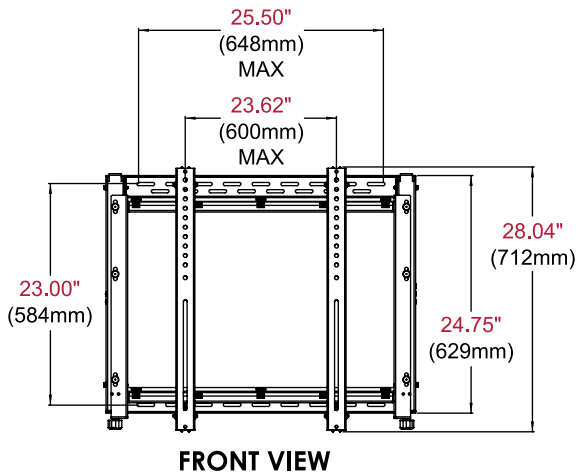

Full service access

Tool-less micro-adjustments

Wall plate spacers (sold separately)

DS-VW795-QR SmartMount® Full Service Video Wall Mount with Quick Release for 65" - 98" Displays

Product Specifications

	DIMENSIONS (W X H X D)	PRODUCT WEIGHT	LOAD CAPACITY	FINISH	AVAILABLE COLORS
DS-VW795-QR	32.73" x 28.04" x 3.68"-4.43" (831 x 712 x 93-113 mm)	40lb (18.1kg)	225lb (102kg)	Textured	Black

Package Specifications

	PACKAGE SIZE (W x H x D)	PACKAGE SHIP WEIGHT	PACKAGE UPC CODE	PACKAGE CONTENTS	UNITS IN PACKAGE
DS-VW795-QR	34.75" x 28.25" x 3.50" (883 x 718 x 89mm)	43lb (19.5kg)	735029301455	Wall mount assembly, mounting attachment rails, fasteners	1

Accessories

ACC-V800X: Adaptor for VESA® 800 x 400mm mounting patterns

All dimensions = inch (mm)

Architect Specifications

The Smartmount® Full Service Video Wall Mount with Quick Release shall be a Peerless-AV model DS-VW795-QR and shall be located where indicated on the plans. Assembly and installation shall be done according to instructions provided by the manufacturer.