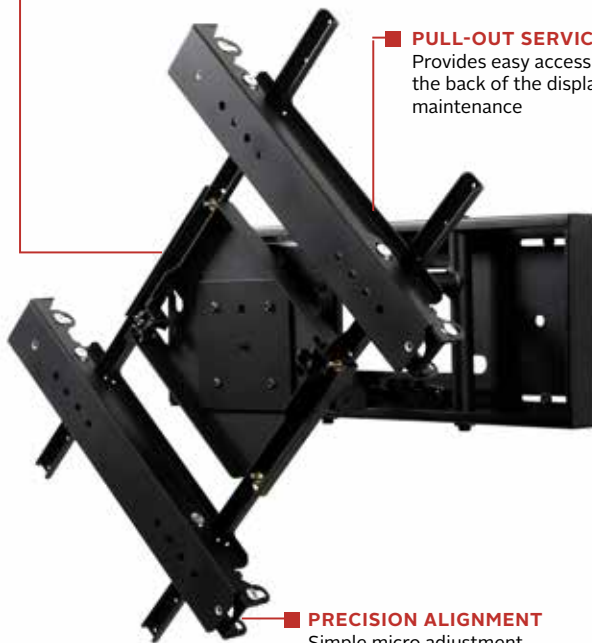

DS-VWM770

Display size
46"-70"

Max load
125lb (56kg)

Special Purpose Video Wall Mount

FOR 46" TO 70" DISPLAYS

The DS-VWM770 Special Purpose Video Wall Mount from Peerless-AV allows designers to take video walls to the next level. Displays attach to the mount in 15 degree increments providing designers with an endless array of design possibilities. Ten points of microadjustment delivers the fine tuning needed to create a seamless video wall appearance. In addition, the mount extends from the wall and pivots for quick and convenient rear display access and servicing. Once finished, simply push the display back where it securely clips in the home position.

Additional Features

- ✓ Display attaches to the mount in 15° increments from 0° – 360° providing designers with endless creative possibilities
- ✓ Display extends from the wall allowing the user to easily service the video wall
- ✓ Ten points of micro adjustment provide precise video wall alignment
- ✓ Includes security lock out screw to eliminate pull-out ability
- ✓ Accommodates VESA® mounting patterns of 300 x 300, 400 x 200, 400 x 300, 400 x 400, 600 x 400mm
- ✓ Offers up to 90° of swivel for convenient rear access when extended from the wall

The DS-VWM770 allows you to adjust the mount in 15 degree increments, providing designers with limitless design possibilities.

MULTIPLE MOUNTING ANGLES
 Provides endless creative possibilities

PULL-OUT SERVICE ACCESS
 Provides easy access to the back of the display for maintenance

PRECISION ALIGNMENT
 Simple micro adjustment at 10 points seamlessly align the displays

90° of swivel for convenient rear access when extended from the wall

DS-VWM770 SmartMount® Special Purpose Video Wall Mount for 46" -70" Displays