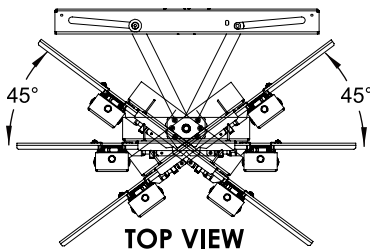

DS-VWM770 SmartMount® Special Purpose Video Wall Mount for 46" -70" Displays

Product Specifications

	DIMENSIONS (W x H x D)	PRODUCT WEIGHT	LOAD CAPACITY	FINISH	AVAILABLE COLORS
DS-VWM770	26.94" x 18.79" x 4.45"-12.95" (684 x 477 x 113-329mm)	35lb (15.9kg)	125lb (56kg)	Matte	Black

Package Specifications

	PACKAGE SIZE (W x H x D)	PACKAGE SHIP WEIGHT	PACKAGE UPC CODE	PACKAGE CONTENTS	UNITS IN PACKAGE
DS-VWM770	35.75" x 21.25" x 5.63" (908 x 539 x 143mm)	42.5lb (19.3kg)	735029300120	Wall mount, adaptor and mounting hardware	1

Accessories

ACC-V800X: Adaptor for VESA® 800 x 400mm mounting patterns

All dimensions = inch (mm)