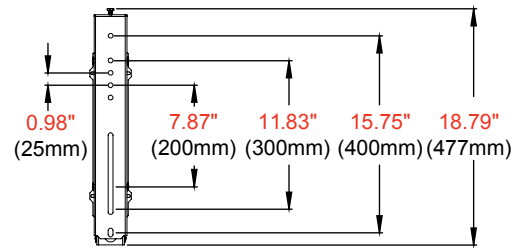

Product Specifications

	DIMENSIONS (W x H x D)	PRODUCT WEIGHT	LOAD CAPACITY	FINISH	AVAILABLE COLORS
DS-VWM770	26.94" x 18.79" x 4.45"-12.95" (684 x 477 x 113-329mm)	35lb (15.9kg)	125lb (56kg)	Matte	Black

Package Specifications

	PACKAGE SIZE (W x H x D)	PACKAGE SHIP WEIGHT	PACKAGE UPC CODE	PACKAGE CONTENTS	UNITS IN PACKAGE
DS-VWM770	35.75" x 21.25" x 5.63" (908 x 539 x 143mm)	42.5lb (19.3kg)	735029300120	Wall mount, adaptor and mounting hardware	1

Accessories

ACC-V800X: Adaptor for VESA® 800 x 400mm mounting patterns

All dimensions = inch (mm)

TOP VIEW

ADAPTOR BRACKET

FRONT VIEW

ROTATION

SIDE VIEW