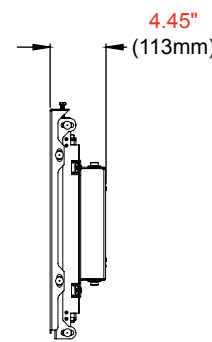

PRECISION ALIGNMENT
 Simple micro adjustment at 10 points seamlessly align the displays

90° of swivel for convenient rear access when extended from the wall

DS-VWM770 SmartMount® Special Purpose Video Wall Mount for 46" -70" Displays

Product Specifications

	DIMENSIONS (W x H x D)	PRODUCT WEIGHT	LOAD CAPACITY	FINISH	AVAILABLE COLORS
DS-VWM770	26.94" x 18.79" x 4.45"-12.95" (684 x 477 x 113-329mm)	35lb (15.9kg)	125lb (56kg)	Matte	Black

Package Specifications

	PACKAGE SIZE (W x H x D)	PACKAGE SHIP WEIGHT	PACKAGE UPC CODE	PACKAGE CONTENTS	UNITS IN PACKAGE
DS-VWM770	35.75" x 21.25" x 5.63" (908 x 539 x 143mm)	42.5lb (19.3kg)	735029300120	Wall mount, adaptor and mounting hardware	1

Accessories

ACC-V800X: Adaptor for VESA® 800 x 400mm mounting patterns

All dimensions = inch (mm)

TOP VIEW

ADAPTOR BRACKET

FRONT VIEW

ROTATION

SIDE VIEW