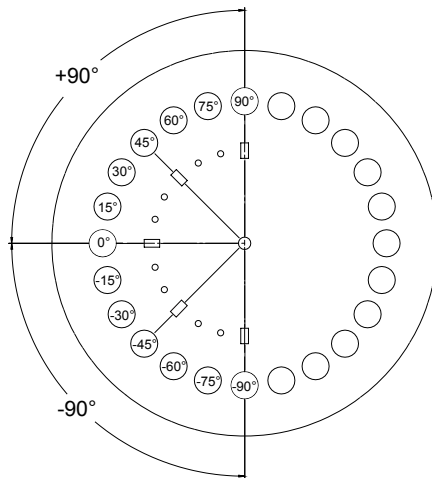

PRECISION ALIGNMENT
 Simple micro adjustment at 10 points seamlessly align the displays

90° of swivel for convenient rear access when extended from the wall

DS-VWM770 SmartMount® Special Purpose Video Wall Mount for 46" -70" Displays

Product Specifications

	DIMENSIONS (W x H x D)	PRODUCT WEIGHT	LOAD CAPACITY	FINISH	AVAILABLE COLORS
DS-VWM770	26.94" x 18.79" x 4.45"-12.95" (684 x 477 x 113-329mm)	35lb (15.9kg)	125lb (56kg)	Matte	Black

Package Specifications

	PACKAGE SIZE (W x H x D)	PACKAGE SHIP WEIGHT	PACKAGE UPC CODE	PACKAGE CONTENTS	UNITS IN PACKAGE
DS-VWM770	35.75" x 21.25" x 5.63" (908 x 539 x 143mm)	42.5lb (19.3kg)	735029300120	Wall mount, adaptor and mounting hardware	1

Accessories

ACC-V800X: Adaptor for VESA® 800 x 400mm mounting patterns

All dimensions = inch (mm)

TOP VIEW

ADAPTOR BRACKET

FRONT VIEW

ROTATION

SIDE VIEW