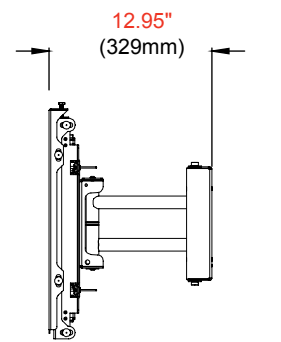

Product Specifications

	DIMENSIONS (W x H x D)	PRODUCT WEIGHT	LOAD CAPACITY	FINISH	AVAILABLE COLORS
DS-VWM770	26.94" x 18.79" x 4.45"-12.95" (684 x 477 x 113-329mm)	35lb (15.9kg)	125lb (56kg)	Matte	Black

Package Specifications

	PACKAGE SIZE (W x H x D)	PACKAGE SHIP WEIGHT	PACKAGE UPC CODE	PACKAGE CONTENTS	UNITS IN PACKAGE
DS-VWM770	35.75" x 21.25" x 5.63" (908 x 539 x 143mm)	42.5lb (19.3kg)	735029300120	Wall mount, adaptor and mounting hardware	1

Accessories

ACC-V800X: Adaptor for VESA® 800 x 400mm mounting patterns

All dimensions = inch (mm)

TOP VIEW

ADAPTOR BRACKET

FRONT VIEW

ROTATION

SIDE VIEW