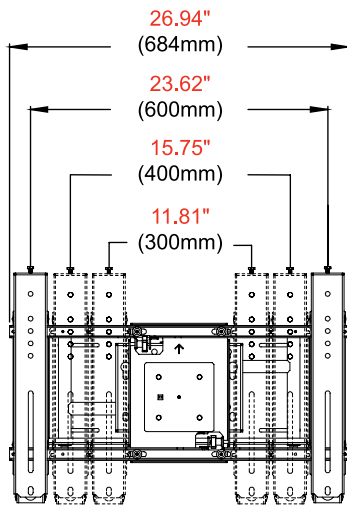

Product Specifications

	DIMENSIONS (W x H x D)	PRODUCT WEIGHT	LOAD CAPACITY	FINISH	AVAILABLE COLORS
DS-VWM770	26.94" x 18.79" x 4.45"-12.95" (684 x 477 x 113-329mm)	35lb (15.9kg)	125lb (56kg)	Matte	Black

Package Specifications

	PACKAGE SIZE (W x H x D)	PACKAGE SHIP WEIGHT	PACKAGE UPC CODE	PACKAGE CONTENTS	UNITS IN PACKAGE
DS-VWM770	35.75" x 21.25" x 5.63" (908 x 539 x 143mm)	42.5lb (19.3kg)	735029300120	Wall mount, adaptor and mounting hardware	1

Accessories

ACC-V800X: Adaptor for VESA® 800 x 400mm mounting patterns

All dimensions = inch (mm)

TOP VIEW

ADAPTOR BRACKET

FRONT VIEW

ROTATION

SIDE VIEW