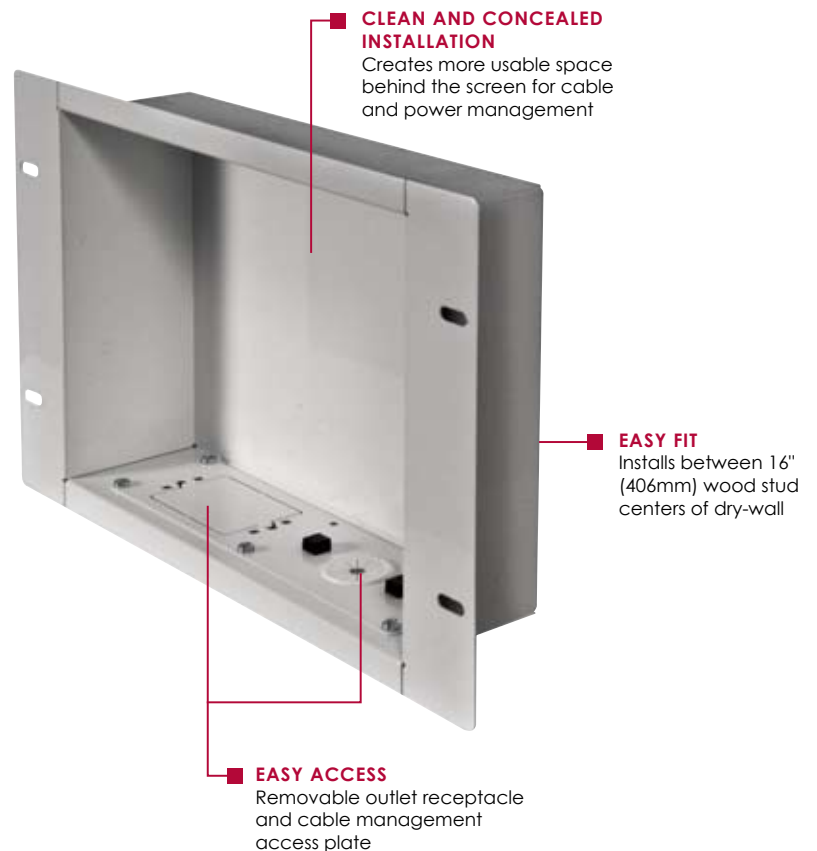

## Recessed Cable Management and Power Storage Accessory Box

Creating magnificent installations just got a lot easier with the Recessed Cable and Storage Management Box from Peerless. This innovative accessory creates more room behind the screen, making it easier than ever to manage cables and cords routed through the walls. When combined with a Peerless mount, the In-wall accessory box creates a seamless installation that never looks cluttered. Easily route low voltage cables behind flat panel displays, amplifiers or any audio video device. Comes complete with a receptacle knock out for adding a duplex power module (not included).

 Max load: 25lb (11.33kg)

### FEATURES

- Low-profile design fits behind the thinnest mounts and flat panel displays
- Component cables routed inside the wall
- Sleek design makes outside cable covers unnecessary
- Heavy gage cold rolled steel construction
- Cable ties and grommet included for an organized finish
- Installs between 16" (406mm) wood stud centers when positioned vertically
- Position horizontally or vertically to create the best look

**NOTES:**

DO NOT run or pull the TV cord or other electrical cords inside the drywall. National Electrical Code (NEC) DOES NOT ALLOW the installation of the TV power cord or an extension cord behind the wall. When adding a duplex receptacle power outlet ONLY LICENSED PROFESSIONALS SHOULD INSTALL THIS PRODUCT. Be sure to install the Recessed Cable Management and Power Storage Accessory Box in accordance with the National Electrical Code (NEC) and local codes.