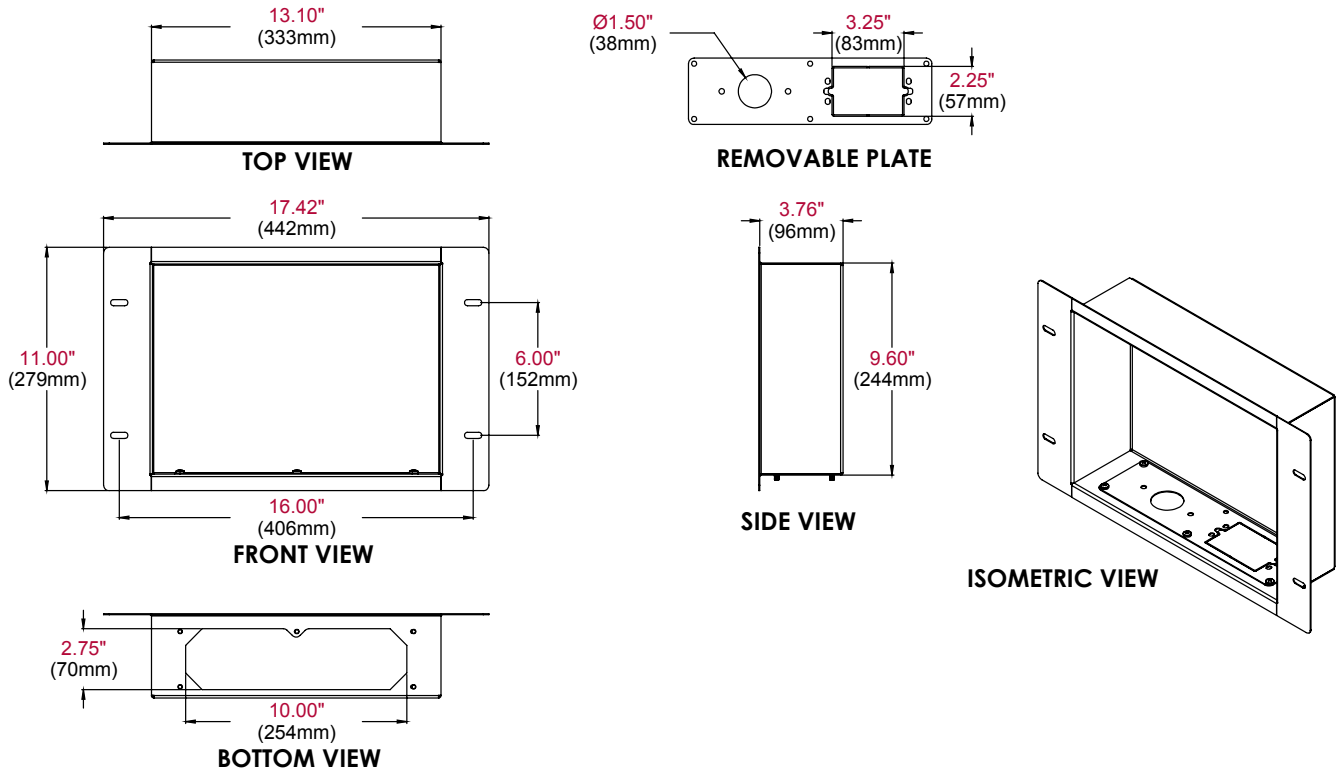

IBA2(-W)	Recessed Cable Management and Power Storage Accessory Box

Product Specifications

	DIMENSIONS (W x H x D)	PRODUCT WEIGHT	LOAD CAPACITY	FINISH	AVAILABLE COLORS
IBA2(-W)	Usable Space: 13.10" x 9.60" x 3.76" (333 x 244 x 96mm) Overall Dimensions: 17.42" x 11.00" x 3.76" (442 x 279 x 96mm)	5.5lb (2.49kg)	25lb (11.33kg)	Scratch resistant fused epoxy	IBA2: Gloss Black IBA2-W: White

Package Specifications

	PACKAGE SIZE (W x H x D)	PACKAGE SHIP WEIGHT	PACKAGE UPC CODE	PACKAGE CONTENTS	UNITS IN PACKAGE
IBA2(-W)	20.5" x 12.5" x 4.5" (520 x 317 x 114mm)	6.5lb (2.94kg)	IBA2: 735029275800 IBA2-W: 735029275824	Recessed Storage Accessory Box, mounting hardware, cable management ties & grommet	1

NOTES:

DO NOT run or pull the TV cord or other electrical cords inside the drywall. National Electrical Code (NEC) DOES NOT ALLOW the installation of the TV power cord or an extension cord behind the wall. When adding a duplex receptacle power outlet ONLY LICENSED PROFESSIONALS SHOULD INSTALL THIS PRODUCT. Be sure to install the Recessed Cable Management and Power Storage Accessory Box in accordance with the National Electrical Code (NEC) and local codes.

Accessories

ACC415:	Metal Stud Fasteners

All dimensions = inch (mm)

ARCHITECTS SPECIFICATIONS

The Recessed Cable Management and Power Storage Accessory Box shall be a Peerless model IBA2 / IBA2-W and shall be located where indicated on the plans. It shall be constructed of heavy gauge cold rolled steel and feature scratch resistant gloss black or white fused epoxy finish. Assembly and installation shall be done according to instructions provided by the manufacturer.