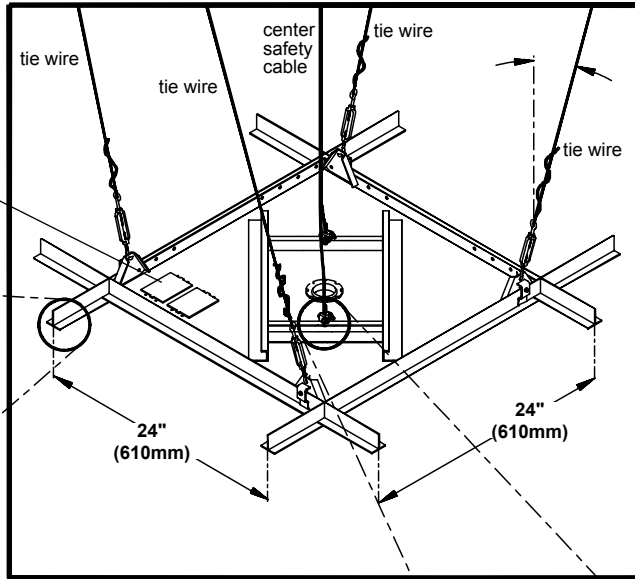

All tie wires attach to the true ceiling above the suspended ceiling.

Knockout panels provided for electrical outlet boxes (Raco 445 or Appleton 383 recommended) and antenna leads.

DETAIL 1
Suspended Ceiling Runner

DETAIL 2
Safety Cable and Cable Clamp.

Electrical Knockout

The Suspended Ceiling Plate for Jumbo Mounts consists of a 24" (610mm) x 24" (610mm) ceiling tray suspended by four tie wires from the true ceiling above. A fifth "safety cable" is also provided. Turnbuckles allow the installation to be "fine tuned". The NPS threaded fitting in the center of the ceiling tray serves as the point of attachment for a Peerless Jumbo Mount TV Mount or other Peerless product specified as compatible with the Suspended Ceiling Kit. Product may be attached directly or lowered with the addition of a Peerless NPS Extension Column available in several lengths. 20' (6.1m) of tie wire is provided (12 gauge annealed steel, soft, black) - enough for a 3' drop suspended ceiling. If the suspended ceiling is more than 3 feet from the true ceiling, the installer will need to obtain additional wire prior to installation.

**WARNING: WEIGHT OF TV or
MONITOR NOT TO EXCEED
MAXIMUM LOAD CAPACITY!**

Architects specifications:

The Suspended Ceiling Plate shall be a Peerless model CMJ450 and shall be mounted where indicated on the plans. It shall contain a ceiling tray with a NPS center threaded fitting and two knockout panels for outlet boxes (Raco 445 or Appleton 383 recommended) and antenna leads. It shall feature a tie wire support system to transfer the load to four attachment points (in the true ceiling above) with turnbuckles to fine tune the level of the ceiling tray. A center safety cable shall also be provided. It shall be UL Listed. The finish shall be White Fused Epoxy. Assembly and installation shall be done according to instructions provided by the manufacturer.