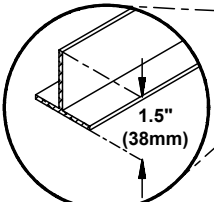

All tie wires attach to the true ceiling above the suspended ceiling.

Knockout panels provided for electrical outlet boxes (Raco 445 or Appleton 383 recommended) and antenna leads.

DETAIL 1
Suspended Ceiling Runner