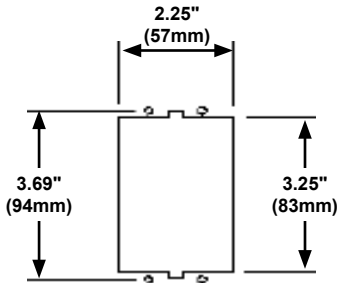

DETAIL 2
Safety Cable and Cable Clamp.

Electrical Knockout

The Suspended Ceiling Plate for Jumbo Mounts consists of a 24" (610mm) x 24" (610mm) ceiling tray suspended by four tie wires from the true ceiling above. A fifth "safety cable" is also provided. Turnbuckles allow the installation to be "fine tuned". The NPS threaded fitting in the center of the ceiling tray serves as the point of attachment for a Peerless Jumbo Mount TV Mount or other Peerless product specified as compatible with the Suspended Ceiling Kit. Product may be attached directly or lowered with the addition of a Peerless NPS Extension Column available in several lengths. 20' (6.1m) of tie wire is provided (12 gauge annealed steel, soft, black) - enough for a 3' drop suspended ceiling. If the suspended ceiling is more than 3 feet from the true ceiling, the installer will need to obtain additional wire prior to installation.

DETAIL 3
Hanger Bracket
Clamp and turnbuckle.

Touchboards
205 Westwood Ave, Long Branch, NJ 07740
Phone: 866-94 BOARDS (26273) / (732)-222-1511
Fax: (732)-222-7088 | E-mail: sales@touchboards.com

WEIGHT: 20.5 LB
SHIPPING WEIGHT: 21.1 LB