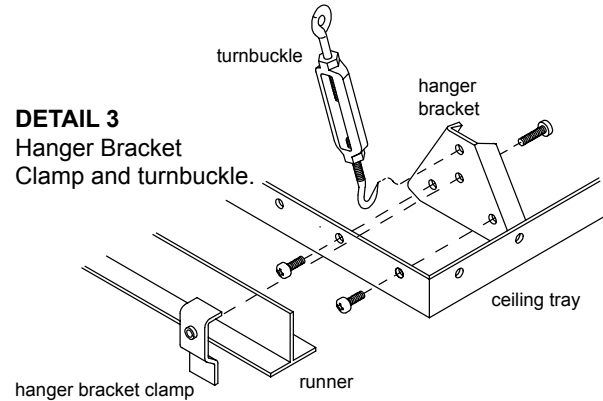

DETAIL 3
Hanger Bracket
Clamp and turnbuckle.

Touchboards
205 Westwood Ave, Long Branch, NJ 07740
Phone: 866-94 BOARDS (26273) / (732)-222-1511
Fax: (732)-222-7088 | E-mail: sales@touchboards.com

WEIGHT: 20.5 LB
SHIPPING WEIGHT: 21.1 LB

**WARNING: WEIGHT OF TV or
MONITOR NOT TO EXCEED
MAXIMUM LOAD CAPACITY!**

Architects specifications:

The Suspended Ceiling Plate shall be a Peerless model CMJ450 and shall be mounted where indicated on the plans. It shall contain a ceiling tray with a NPS center threaded fitting and two knockout panels for outlet boxes (Raco 445 or Appleton 383 recommended) and antenna leads. It shall feature a tie wire support system to transfer the load to four attachment points (in the true ceiling above) with turnbuckles to fine tune the level of the ceiling tray. A center safety cable shall also be provided. It shall be UL Listed. The finish shall be White Fused Epoxy. Assembly and installation shall be done according to instructions provided by the manufacturer.

**Suspended Ceiling Plate for Jumbo Mounts
TECHNICAL DATA SHEET**

Peerless-AV

2300 White Oak Circle
Aurora, IL 60502

phone: (800) 865-2112
fax: (800) 359-6500

ISSUED: 7-25-95 SHEET #: 128-9504-6 05-25-12