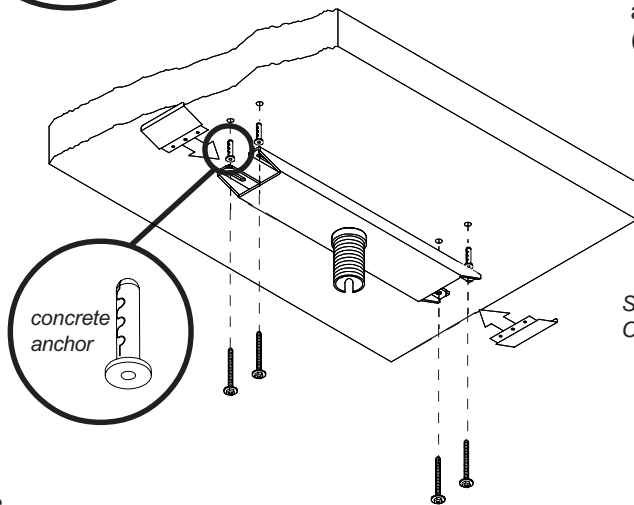

See page 2 for specifications / Jumbo 2000 Mount compatibility.

The Ceiling Plate for Jumbo 2000 Mounts can be attached to a finished ceiling (wood joists) or wood beam using the four washer head wood screws included, or a structural ceiling (concrete) using concrete anchor accessory kit ACC 204 (sold separately).

	MODEL NUMBER	
	CMJ 480	CMJ 490
	CMJ 480W	CMJ 490W
A	20" (508 mm)	24" (610 mm)
B	22" (559 mm)	26" (660 mm)

Architects specifications:

The Ceiling Plate shall be a Peerless model _____ and shall be attached where indicated on the plans. It shall have a 1 1/2 - 11.5 NPS threaded fitting to accept a Peerless flush mount tube or extension column. It shall be constructed of 12 gauge cold rolled steel and finished in black or white fused epoxy. It shall be U.L. Listed. Assembly and installation shall be done according to the instructions provided by the manufacturer.

Jumbo 2000 Mount attaches to ceiling plate **CMJ 480, CMJ 480W, CMJ 490, or CMJ 490W** with flush mount tube or extension column. Flush mount tube is included with Jumbo

2000 Mount. Various lengths of extension columns are available. Adjustable length extension columns are also available. The ceiling to which the ceiling plate is