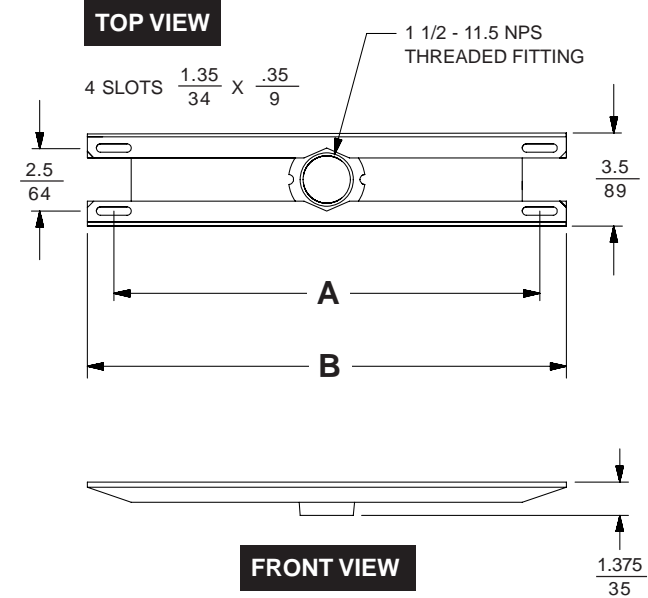

See page 2 for specifications / Jumbo 2000 Mount compatibility.

The Ceiling Plate for Jumbo 2000 Mounts can be attached to a finished ceiling (wood joists) or wood beam using the four washer head wood screws included, or a structural ceiling (concrete) using concrete anchor accessory kit ACC 204 (sold separately).

	MODEL NUMBER	
	CMJ 480	CMJ 490
	CMJ 480W	CMJ 490W
A	20" (508 mm)	24" (610 mm)
B	22" (559 mm)	26" (660 mm)

Architects specifications:

The Ceiling Plate shall be a Peerless model _____ and shall be attached where indicated on the plans. It shall have a 1 1/2 - 11.5 NPS threaded fitting to accept a Peerless flush mount tube or extension column. It shall be constructed of 12 gauge cold rolled steel and finished in black or white fused epoxy. It shall be U.L. Listed. Assembly and installation shall be done according to the instructions provided by the manufacturer.

Jumbo 2000 Mount attaches to ceiling plate **CMJ 480, CMJ 480W, CMJ 490, or CMJ 490W** with flush mount tube or extension column. Flush mount tube is included with Jumbo

2000 Mount. Various lengths of extension columns are available. Adjustable length extension columns are also available. The ceiling to which the ceiling plate is