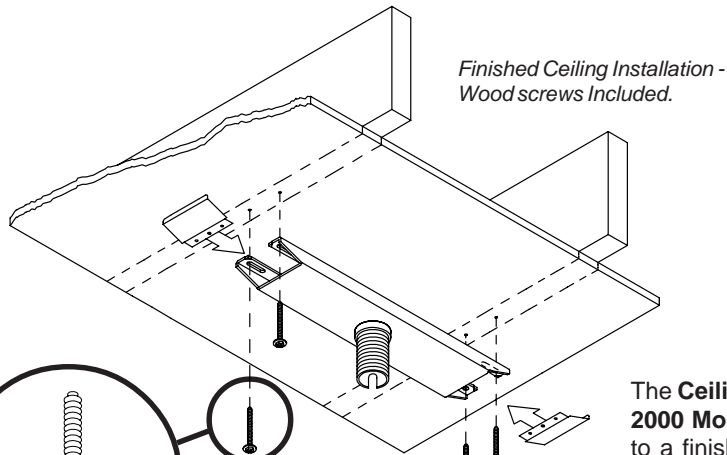

See page 2 for specifications / Jumbo 2000 Mount compatibility.

The Ceiling Plate for Jumbo 2000 Mounts can be attached to a finished ceiling (wood joists) or wood beam using the four washer head wood screws included, or a structural ceiling (concrete) using concrete anchor accessory kit ACC 204 (sold separately).

	MODEL NUMBER	
	CMJ 480	CMJ 490
	CMJ 480W	CMJ 490W
A	20" (508 mm)	24" (610 mm)
B	22" (559 mm)	26" (660 mm)

Architects specifications:

The Ceiling Plate shall be a Peerless model _____ and shall be attached where indicated on the plans. It shall have a 1 1/2 - 11.5 NPS threaded fitting to accept a Peerless flush mount tube or extension column. It shall be constructed of 12 gauge cold rolled steel and finished in black or white fused epoxy. It shall be U.L. Listed. Assembly and installation shall be done according to the instructions provided by the manufacturer.

Jumbo 2000 Mount attaches to ceiling plate **CMJ 480, CMJ 480W, CMJ 490, or CMJ 490W** with flush mount tube or extension column. Flush mount tube is included with Jumbo

2000 Mount. Various lengths of extension columns are available. Adjustable length extension columns are also available. The ceiling to which the ceiling plate is