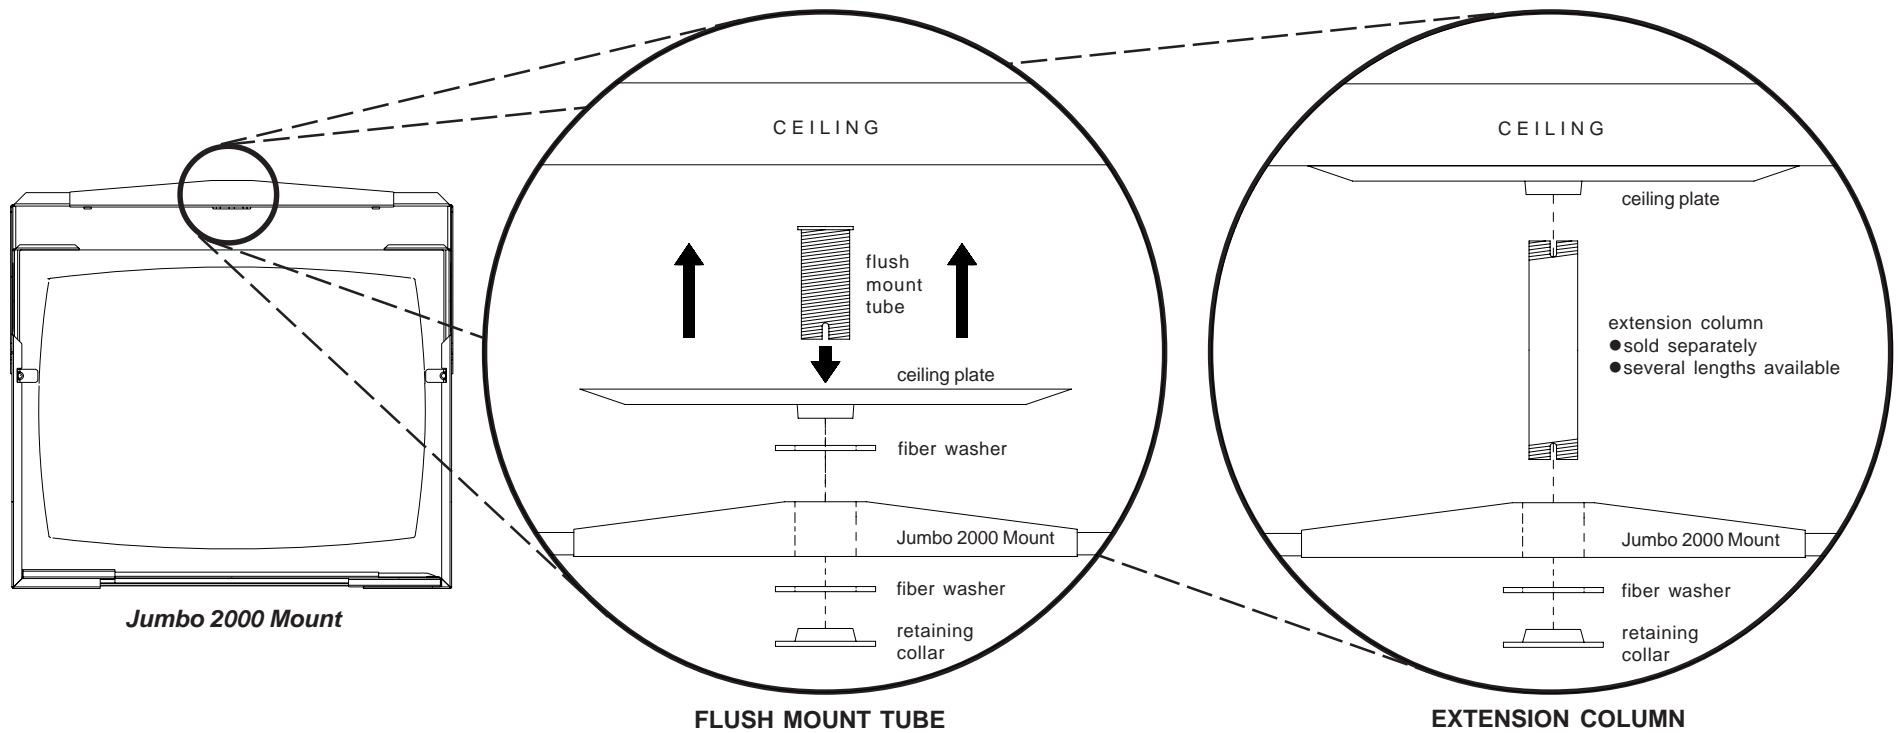

Jumbo 2000 Mount attaches to ceiling plate **CMJ 480, CMJ 480W, CMJ 490, or CMJ 490W** with flush mount tube or extension column. Flush mount tube is included with Jumbo

2000 Mount. Various lengths of extension columns are available. Adjustable length extension columns are also available. The ceiling to which the ceiling plate is

attached must be capable of carrying four times the combined weight of all components (Jumbo 2000 Mount, extension column, etc.) and equipment (monitor, VCR, etc.).

CEILING PLATE FOR JUMBO 2000 MOUNTS - SPECIFICATIONS			
Model Numbers	Max. Load Capacity		Compatible Jumbo 2000 Mount Models
	Concrete	Wood	
CMJ 480 CMJ 480W CMJ 490 CMJ 490W	300 lb (137 kg)	300 lb (137 kg)	JMC 2630, JMC 2630S, JMC 2640, JMC 2640S, JMC 2640D, JMC 2640DS, JMC 2650, JMC 2650S, JMC 2650D, JMC 2650DS, JMC 2655, JMC 2655S, JMC 2660, JMC 2660S, JMC 2665, JMC 2665S, JMC 2670, JMC 2670S, JMC 2675, JMC 2675S

WARNING: WEIGHT OF TV or MONITOR NOT TO EXCEED MAXIMUM LOAD CAPACITY!

Model Number	Weight	* Shipping Weight
CMJ 480, CMJ 480W	4.2 lb (1.9 kg)	4.8 lb (2.2 kg)
CMJ 490, CMJ 490W	5.1 lb (2.3 kg)	5.7 lb (2.6 kg)