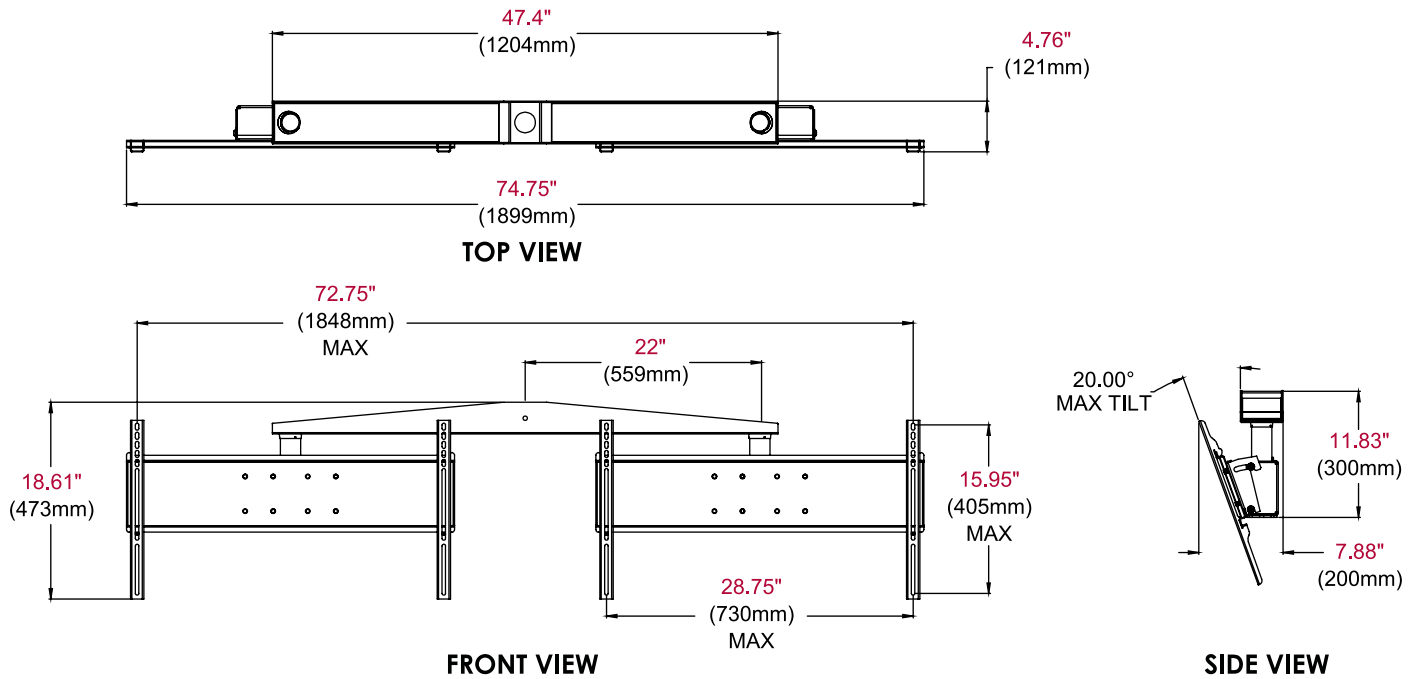

DST970X2	Dual Display Ceiling Mount for 40"-70" Displays

Product Specifications

	DIMENSIONS (W X H X D)	PRODUCT WEIGHT	LOAD CAPACITY	FINISH	AVAILABLE COLORS
DST970X2	74.75" x 18.61" x 4.76" (1899 x 473 x 121mm)	50lb (22.7kg)	250lb (113kg)	Powder Coat	Black

Package Specifications

	PACKAGE SIZE (W x H x D)	PACKAGE SHIP WEIGHT	PACKAGE UPC CODE	PACKAGE CONTENTS	UNITS IN PACKAGE
DST970X2	57.75" x 19.25" x 7.75" (1467 x 489 x 197mm)	62lb (28.1kg)	735029299226	Dual cross support, 6" extension column (2), tilt box (2), universal adaptor (2) and mounting hardware	1

Accessories

- ACC, CMJ, DCS and DCT models: Ceiling Plates
- EXT, AEC, ALU and ADD models: Ceiling Extension Columns

All dimensions = inch (mm)

Architect Specifications

The Dual Display Ceiling Mount shall be a Peerless-AV model DST970X2 and shall be located where indicated on the plans. Assembly and installation shall be done according to instructions provided by the manufacturer.

Visit peerless-av.com to see the complete line of AV solutions from Peerless-AV, including outdoor displays, wireless, kiosks, digital audio, display mounts, projector mounts, carts/stands, and a full assortment of accessories.

Peerless-AV
2300 White Oak Circle
Aurora, IL 60502 USA
(800) 865-2112
(630) 375-5100
Fax: (800) 359-6500

Peerless-AV Europe
Unit 3 Watford Interchange
Colonial Way, Watford
Herts, WD24 4WP
United Kingdom
+44 (0) 1923 200100
Fax: +44 (0) 1923 200101

Peerless-AV de México
Ave de las Industrias 413
Parque Industrial Escobedo
Escobedo, N.L.,
Mexico 66050
+52 (81) 8384-8300
Fax: +52 (81) 8384-8360