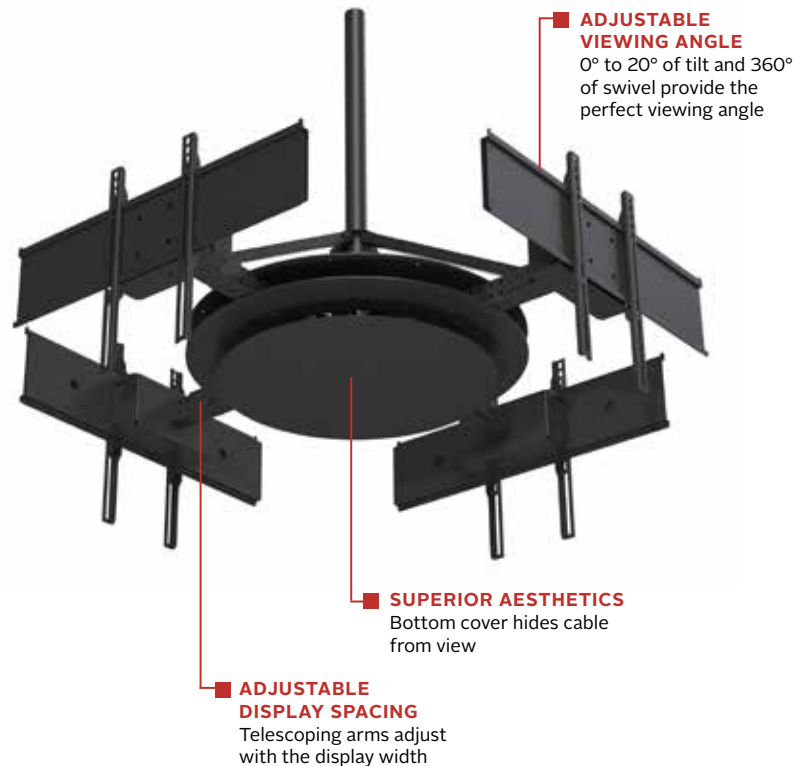

## Multi-Display Ceiling Mount with Four Telescoping Arms

FOR 37" TO 75" DISPLAYS

The DST975-4 Multi-Display Ceiling Mount includes telescoping arms that holds four displays evenly spaced in a square or rectangular configuration, helping you create the ideal multi display ceiling mounted solution. Each arm's adjustable depth allows the installer to set the spacing between each display to meet your application's needs. With 360° of swivel, and 0° to 20° of tilt, this mount creates the perfect viewing angle for any application. The mount has been designed with superior aesthetics in mind and provides a bottom cover, resulting in sleek and clutter-free cable management throughout the entire solution.

*DST975-4's telescoping arms offer spacing flexibility, so you can find the perfect placement for your display.*

### Additional Features

- ✓ Universal mount fits displays with mounting patterns up to 730 x 405mm (28.75"W x 15.95"H)
- ✓ 0° to 20° of tilt and 360° of swivel at time of installation
- ✓ Arms telescope to allow for the desired display spacing
- ✓ Bottom cover provides aesthetically pleasing cable management
- ✓ Tri and Hex options also available

**DST975-4** Multi-Display Ceiling Mount with Four Telescoping Arms for 37"-75" Displays

**Product Specifications**

	DIMENSIONS (W x H x D)	PRODUCT WEIGHT	LOAD CAPACITY	FINISH	AVAILABLE COLORS
DST975-4	51.20" x 21.80" x 51.20" (1300 x 554 x 1300mm)	141lb (64.1kg)	500lb (227kg) 125lb (57kg) per display	Matte/Flat	Black