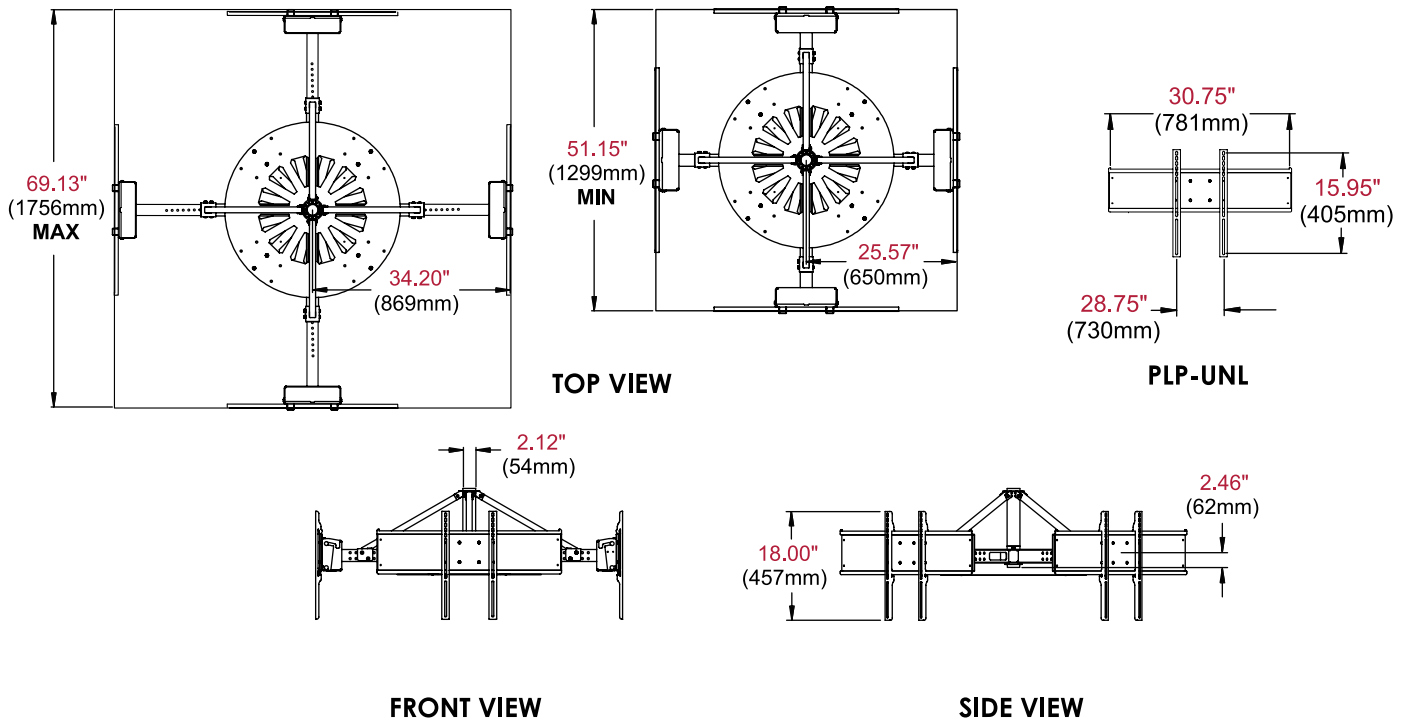

DST975-4 Multi-Display Ceiling Mount with Four Telescoping Arms for 37"-75" Displays

Product Specifications

	DIMENSIONS (W x H x D)	PRODUCT WEIGHT	LOAD CAPACITY	FINISH	AVAILABLE COLORS
DST975-4	51.20" x 21.80" x 51.20" (1300 x 554 x 1300mm)	141lb (64.1kg)	500lb (227kg) 125lb (57kg) per display	Matte/Flat	Black

Package Specifications

	PACKAGE SIZE (W x H x D)	PACKAGE SHIP WEIGHT	PACKAGE UPC CODE	PACKAGE CONTENTS	UNITS IN PACKAGE
DST975-4	33.10" x 31.90" x 10.75" (841 x 810 x 273mm)	164lb (74.5kg)	735029302469	Mounting hub, telescoping arms, universal adaptor plate and mounting hardware	1

Accessories

ADD Models: Ceiling Extensions
DCS, DCT Models: Ceiling Plates

All dimensions = inch (mm)

Architect Specifications

The Multi-Display Ceiling Mount with Four Telescoping Arms shall be a Peerless-AV model DST975-4 and shall be located where indicated on the plans. Assembly and installation shall be done according to instructions provided by the manufacturer.

Visit peerless-av.com to see the complete line of AV solutions from Peerless-AV, including outdoor displays, wireless, kiosks, digital audio, display mounts, projector mounts, carts/stands, and a full assortment of accessories.

Peerless-AV
2300 White Oak Circle
Aurora, IL 60502 USA
(800) 865-2112
(630) 375-5100
Fax: (800) 359-6500

Peerless-AV Europe
Unit 3 Watford Interchange
Colonial Way, Watford
Herts, WD24 4WP
United Kingdom
+44 (0) 1923 200100
Fax: +44 (0) 1923 200101

Peerless-AV de México
Ave de las Industrias 413
Parque Industrial Escobedo
Escobedo, N.L.,
Mexico 66050
+52 (81) 8384-8300
Fax: +52 (81) 8384-8360