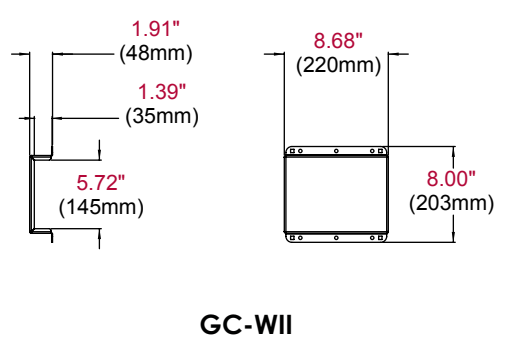

GC-PS3S	Game Console Security Cover for Playstation® 3 Slim
GC-Wii	Game Console Security Cover for Wii™
GC-X360S(-B)(-W)	Game Console Security Cover for Xbox 360S™

Product Specifications

	DIMENSIONS (W x H x D)		PRODUCT WEIGHT	LOAD CAPACITY	FINISH	AVAILABLE COLORS
GC-PS3S	11.65" x 2.90" x 13.15"	(295 x 74 x 334mm)	4.2lb (1.9kg)	25lb (11.3kg)	Powder Coat	Gloss Black White Gloss Black White
GC-Wii	8.68" x 1.91" x 8.0"	(220 x 48 x 203mm)	4.8lb (2.2kg)			
GC-X360S-B	10.65" x 3.27" x 12.53"	(270 x 83 x 318mm)	4.5lb (2.1kg)			
GC-X360S-W	10.65" x 3.27" x 12.53"	(270 x 83 x 318mm)	4.5lb (2.1kg)			

Package Specifications

	PACKAGE SIZE (W x H x D)	PACKAGE SHIP WEIGHT	PACKAGE UPC CODE	PACKAGE CONTENTS	UNITS IN PACKAGE
GC-PS3S	15.5" x 15.5" x 7.63" (394 x 394 x 194mm)	6.8lb (3.1kg)	735029276494	Cover and mounting hardware	1
GC-Wii	12.25" x 9.5" x 2.5" (311 x 241 x 63mm)	2.0lb (0.9kg)	735029276524		
GC-X360S-B	15.5" x 15.5" x 7.1" (394 x 394 x 180mm)	7.1lb (3.2kg)	735029276531		
GC-X360S-W	15.5" x 15.5" x 7.1" (394 x 394 x 180mm)	7.1lb (3.2kg)	735029276548		

All dimensions = inch (mm)

ARCHITECTS SPECIFICATIONS

The Game Console Security Cover shall be a Peerless model GC-XXX and shall be located where indicated on the plans. It shall be constructed of heavy gauge cold rolled steel and finished with scratch resistant Black, and White Fused Epoxy. Assembly and installation shall be done according to instructions provided by the manufacturer.