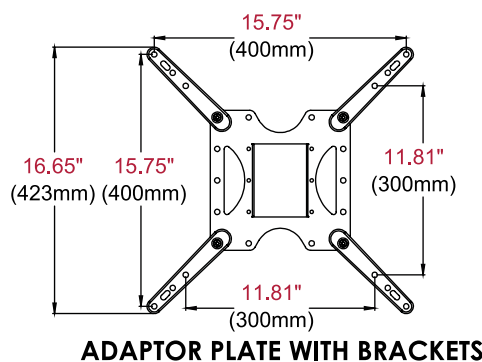

IM746P In-Wall Mount for 32"-55" Displays

Product Specifications

	DIMENSIONS (W x H x D)	PRODUCT WEIGHT	LOAD CAPACITY	FINISH	AVAILABLE COLORS
IM746P	19.29" x 16.65" x 11.81" (490 x 423 x 300mm)	16.44lb (7.5kg)	80lb (36.3kg)	Mount - Gloss Box - Matte	Black

Package Specifications

	PACKAGE SIZE (W x H x D)	PACKAGE SHIP WEIGHT	PACKAGE UPC CODE	PACKAGE CONTENTS	UNITS IN PACKAGE
IM746P	22.38" x 21.06" x 4.25" (568 x 535 x 108mm)	20.60lb (9.3kg)	735029295891	In-wall box, PA746 mount, mounting hardware	1

All dimensions = inch (mm)

Architect Specifications

The In-Wall Mount shall be a Peerless-AV model IM746P and shall be located where indicated on the plans. Assembly and installation shall be done according to instructions provided by the manufacturer.

Visit peerless-av.com to see the complete line of AV solutions from Peerless-AV, including outdoor displays, wireless, kiosks, digital audio, display mounts, projector mounts, carts/stands, and a full assortment of accessories.

Peerless-AV
2300 White Oak Circle
Aurora, IL 60502 USA
(800) 865-2112
(630) 375-5100
Fax: (800) 359-6500

Peerless-AV Europe
Unit 3 Watford Interchange
Colonial Way, Watford
Herts, WD24 4WP
United Kingdom
+44 (0) 1923 200100
Fax: +44 (0) 1923 200101

Peerless-AV de México
Ave de las Industrias 413
Parque Industrial Escobedo
Escobedo, N.L.,
Mexico 66050
+52 (81) 8384-8300
Fax: +52 (81) 8384-8360