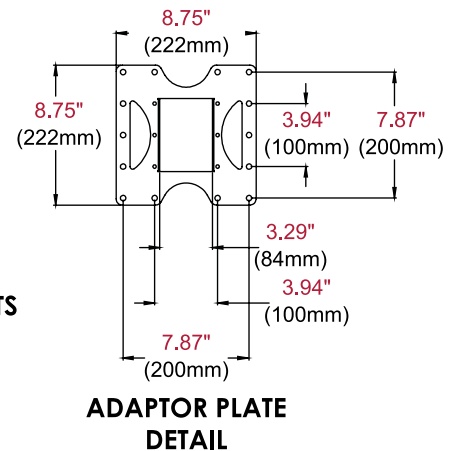

Optimize any room and obtain extra space by mounting your display flush with the wall.

Additional Features

- ✓ Installs between 16" (406mm) wood stud centers
- ✓ Stud-locating tabs adjust ¼" (6mm) left to right to accommodate stud spacing
- ✓ Includes articulating mount for 32"-50" displays
- ✓ Convenient installation of power and cables with removable outlet receptacle and cable access plates
- ✓ Height adjustment points in box to set display in desired position
- ✓ VESA® 100, 100 x 200, 200 x 100, 200 x 200, 300 x 200, 300 x 300, 400 x 300 and 400 x 400mm compliant
- ✓ Can be inverted to position display to the right or the left

IM746P In-Wall Mount for 32"-55" Displays

Product Specifications

	DIMENSIONS (W x H x D)	PRODUCT WEIGHT	LOAD CAPACITY	FINISH	AVAILABLE COLORS
IM746P	19.29" x 16.65" x 11.81" (490 x 423 x 300mm)	16.44lb (7.5kg)	80lb (36.3kg)	Mount - Gloss Box - Matte	Black

Package Specifications

	PACKAGE SIZE (W x H x D)	PACKAGE SHIP WEIGHT	PACKAGE UPC CODE	PACKAGE CONTENTS	UNITS IN PACKAGE
IM746P	22.38" x 21.06" x 4.25" (568 x 535 x 108mm)	20.60lb (9.3kg)	735029295891	In-wall box, PA746 mount, mounting hardware	1

All dimensions = inch (mm)

Architect Specifications

The In-Wall Mount shall be a Peerless-AV model IM746P and shall be located where indicated on the plans. Assembly and installation shall be done according to instructions provided by the manufacturer.