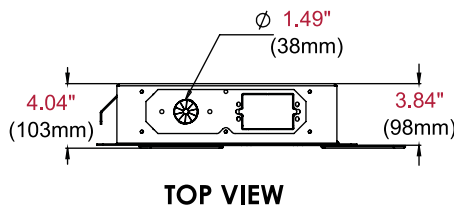

Optimize any room and obtain extra space by mounting your display flush with the wall.

Additional Features

- ✓ Installs between 16" (406mm) wood stud centers
- ✓ Stud-locating tabs adjust ¼" (6mm) left to right to accommodate stud spacing
- ✓ Includes articulating mount for 32"-50" displays
- ✓ Convenient installation of power and cables with removable outlet receptacle and cable access plates
- ✓ Height adjustment points in box to set display in desired position
- ✓ VESA® 100, 100 x 200, 200 x 100, 200 x 200, 300 x 200, 300 x 300, 400 x 300 and 400 x 400mm compliant
- ✓ Can be inverted to position display to the right or the left

IM746P In-Wall Mount for 32"-55" Displays

Product Specifications

	DIMENSIONS (W x H x D)	PRODUCT WEIGHT	LOAD CAPACITY	FINISH	AVAILABLE COLORS
IM746P	19.29" x 16.65" x 11.81" (490 x 423 x 300mm)	16.44lb (7.5kg)	80lb (36.3kg)	Mount - Gloss Box - Matte	Black

Package Specifications

	PACKAGE SIZE (W x H x D)	PACKAGE SHIP WEIGHT	PACKAGE UPC CODE	PACKAGE CONTENTS	UNITS IN PACKAGE
IM746P	22.38" x 21.06" x 4.25" (568 x 535 x 108mm)	20.60lb (9.3kg)	735029295891	In-wall box, PA746 mount, mounting hardware	1

All dimensions = inch (mm)

Architect Specifications

The In-Wall Mount shall be a Peerless-AV model IM746P and shall be located where indicated on the plans. Assembly and installation shall be done according to instructions provided by the manufacturer.