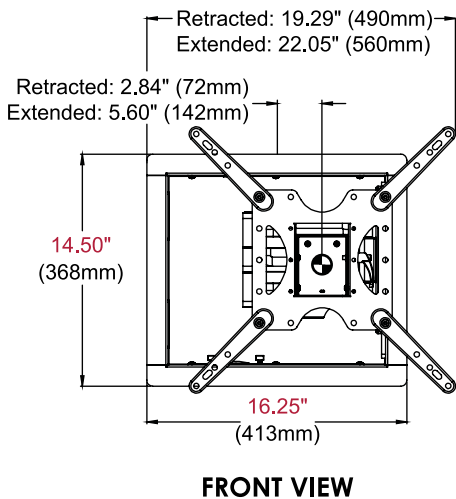

Optimize any room and obtain extra space by mounting your display flush with the wall.

Additional Features

- ✓ Installs between 16" (406mm) wood stud centers
- ✓ Stud-locating tabs adjust ¼" (6mm) left to right to accommodate stud spacing
- ✓ Includes articulating mount for 32"-50" displays
- ✓ Convenient installation of power and cables with removable outlet receptacle and cable access plates
- ✓ Height adjustment points in box to set display in desired position
- ✓ VESA® 100, 100 x 200, 200 x 100, 200 x 200, 300 x 200, 300 x 300, 400 x 300 and 400 x 400mm compliant
- ✓ Can be inverted to position display to the right or the left

IM746P In-Wall Mount for 32"-55" Displays

Product Specifications

	DIMENSIONS (W x H x D)	PRODUCT WEIGHT	LOAD CAPACITY	FINISH	AVAILABLE COLORS
IM746P	19.29" x 16.65" x 11.81" (490 x 423 x 300mm)	16.44lb (7.5kg)	80lb (36.3kg)	Mount - Gloss Box - Matte	Black

Package Specifications

	PACKAGE SIZE (W x H x D)	PACKAGE SHIP WEIGHT	PACKAGE UPC CODE	PACKAGE CONTENTS	UNITS IN PACKAGE
IM746P	22.38" x 21.06" x 4.25" (568 x 535 x 108mm)	20.60lb (9.3kg)	735029295891	In-wall box, PA746 mount, mounting hardware	1

All dimensions = inch (mm)

Architect Specifications

The In-Wall Mount shall be a Peerless-AV model IM746P and shall be located where indicated on the plans. Assembly and installation shall be done according to instructions provided by the manufacturer.