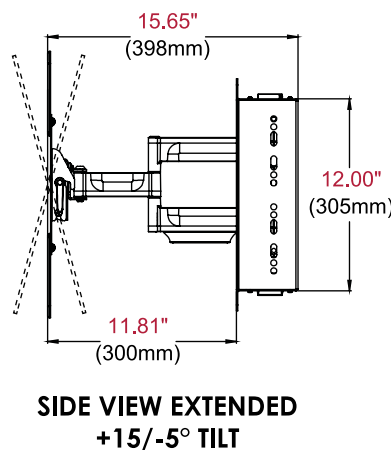

Optimize any room and obtain extra space by mounting your display flush with the wall.

Additional Features

- ✓ Installs between 16" (406mm) wood stud centers
- ✓ Stud-locating tabs adjust ¼" (6mm) left to right to accommodate stud spacing
- ✓ Includes articulating mount for 32"-50" displays
- ✓ Convenient installation of power and cables with removable outlet receptacle and cable access plates
- ✓ Height adjustment points in box to set display in desired position
- ✓ VESA® 100, 100 x 200, 200 x 100, 200 x 200, 300 x 200, 300 x 300, 400 x 300 and 400 x 400mm compliant
- ✓ Can be inverted to position display to the right or the left

IM746P In-Wall Mount for 32"-55" Displays

Product Specifications

	DIMENSIONS (W x H x D)	PRODUCT WEIGHT	LOAD CAPACITY	FINISH	AVAILABLE COLORS
IM746P	19.29" x 16.65" x 11.81" (490 x 423 x 300mm)	16.44lb (7.5kg)	80lb (36.3kg)	Mount - Gloss Box - Matte	Black

Package Specifications

	PACKAGE SIZE (W x H x D)	PACKAGE SHIP WEIGHT	PACKAGE UPC CODE	PACKAGE CONTENTS	UNITS IN PACKAGE
IM746P	22.38" x 21.06" x 4.25" (568 x 535 x 108mm)	20.60lb (9.3kg)	735029295891	In-wall box, PA746 mount, mounting hardware	1

All dimensions = inch (mm)

Architect Specifications

The In-Wall Mount shall be a Peerless-AV model IM746P and shall be located where indicated on the plans. Assembly and installation shall be done according to instructions provided by the manufacturer.