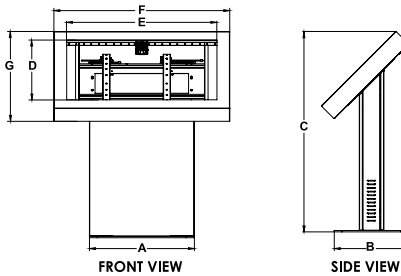

Package Specifications

	PACKAGE SIZE (W x H x D)	PACKAGE SHIP WEIGHT	PACKAGE UPC CODE	PACKAGE CONTENTS	UNITS IN PACKAGE
KIL540/KIL542/KIL543(-S)	48.00" x 57.89" x 40.00" (1219 x 1470 x 1016mm)	199lb (90kg)	KIL540: 735029301479 KIL540-S: 735029297406 KIL542: 735029297413 KIL542-S: 735029297420 KIL543: 735029317265 KIL543-S: 735029317364 KIL546: 735029296676 KIL546-S: 735029296706 KIL547: 735029296683 KIL547-S: 735029296713 KIL548: 735029318699 KIL548-S: 735029318736 KIL549: 735029318743 KIL549-S: 735029318750 KIL555: 735029296690 KIL555-S: 735029296720	Kiosk with Display Mounting Hardware	1
KIL546/KIL547/KIL548(-S)	48.00" x 58.49" x 40.00" (1219 x 1485 x 1016mm)	219lb (99kg)			
KIL549/KIL555(-S)	60.00" x 61.50" x 40.00" (1524 x 1562 x 1016mm)	260lb (117kg)			

*Antimicrobial protection is limited to the treated article and does not protect a user against disease causing bacteria. Always clean products thoroughly after each use.

All dimensions = inch (mm)

MODEL NO.	DIMENSION "A"	DIMENSION "B"	DIMENSION "C"	DIMENSION "D"	DIMENSION "E"	DIMENSION "F"	DIMENSION "G"
KIL540	28.00" (711mm)	20.50" (521mm)	54.35" (1380mm)	19.67" (500mm)	34.97" (888mm)	43.50" (1105mm)	27.00" (686mm)
KIL542	28.00" (711mm)	20.50" (521mm)	54.35" (1380mm)	20.65" (525mm)	36.72" (933mm)	43.50" (1105mm)	27.00" (686mm)
KIL543	28.00" (711mm)	20.50" (521mm)	54.35" (1380mm)	21.37" (543mm)	37.59" (955mm)	43.50" (1105mm)	27.00" (686mm)
KIL546	28.00" (711mm)	20.50" (521mm)	55.08" (1399mm)	22.61" (574mm)	40.20" (1021mm)	47.00" (1194mm)	29.00" (737mm)
KIL547	28.00" (711mm)	20.50" (521mm)	55.08" (1399mm)	23.10" (587mm)	41.07" (1043mm)	47.00" (1194mm)	29.00" (737mm)
KIL548	28.00" (711mm)	20.50" (521mm)	55.08" (1399mm)	23.60" (599mm)	41.94" (1065mm)	47.00" (1194mm)	29.00" (737mm)
KIL549	34.00" (864mm)	20.50" (521mm)	56.40" (1433mm)	24.08" (612mm)	42.82" (1087mm)	53.75" (1365mm)	32.75" (832mm)
KIL555	34.00" (864mm)	20.50" (521mm)	56.40" (1433mm)	27.03" (686mm)	48.05" (1220mm)	53.75" (1365mm)	32.75" (832mm)